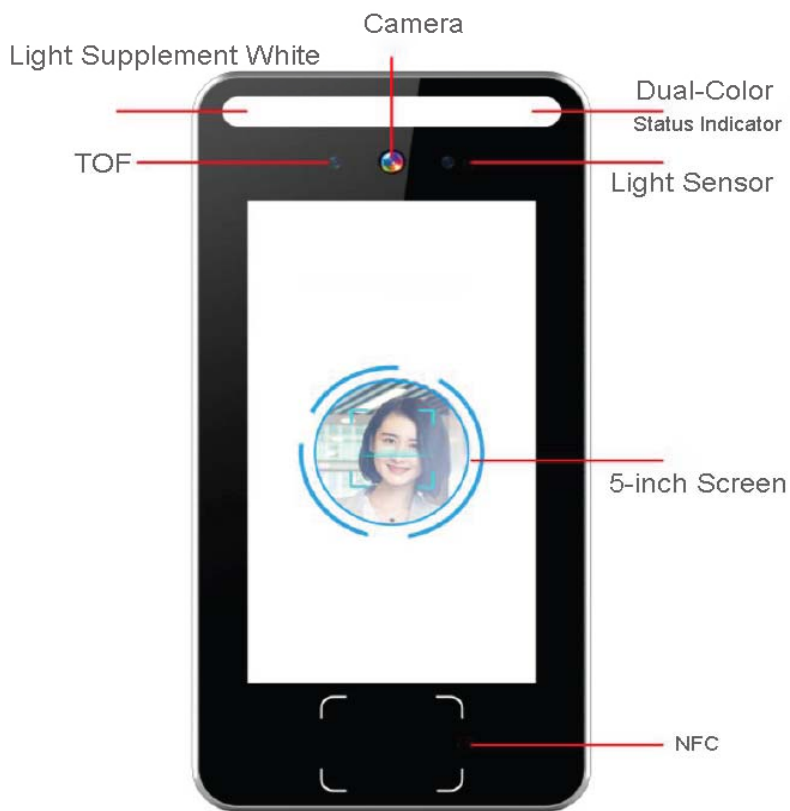

Storage/Working Humidity (10 -- 90%)

Dimension 100mm*200mm*30mm

- > Commercial Tablet
- > Boxed Media Player
- > OpenFrame & All-in-One 1080P Player

• Point-of-Sale • Industrial • Commercial

5-inch Access Control Tablet

Contactless Door Open & Unlock System With Facial Recognition

Mechanical Drawing

Model#:Droid5010AC

Rich Interface

For Various Access Control Peripherals

Ordering Options:

Player Console: 5-inch access control tablet