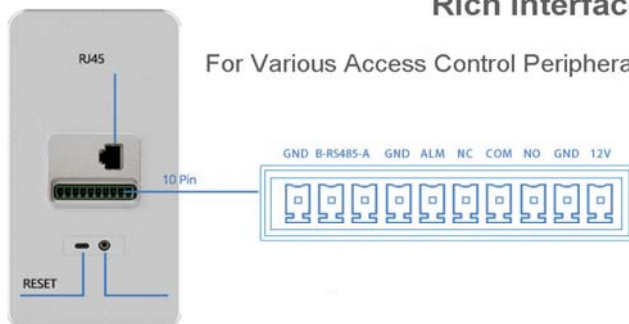

Contactless Door Open & Unlock System With Facial Recognition

Mechanical Drawing

Model#:Droid5010AC

Rich Interface

For Various Access Control Peripherals

Ordering Options:

Player Console: 5-inch access control tablet