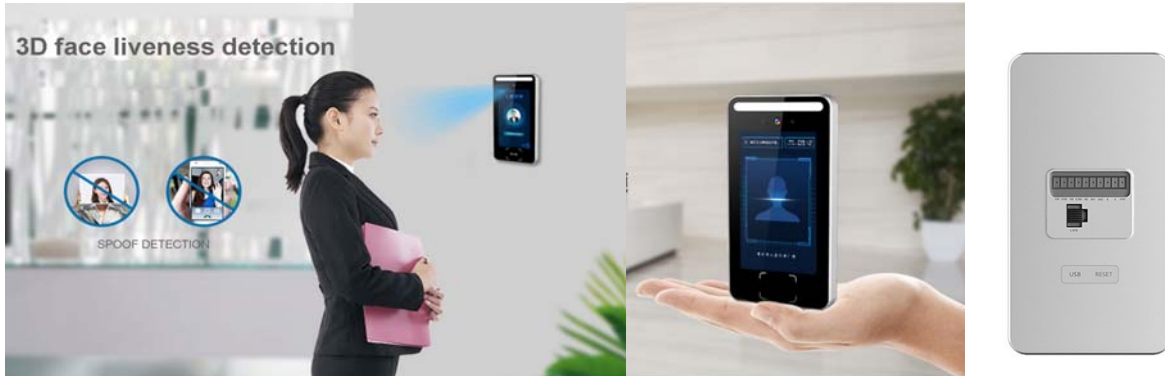

5-inch Access Control Tablet

Contactless Door Open & Unlock System With Facial Recognition

Highlighted Features

Model#:Droid5010AC

- >Built-in 2.0MP Camera With Wide Dynamics;
- >Optional with dual-lens camera or thermal imaging sensor;
- >Compact Housing For Easy Deployment;
- >Rich Interface RS485, Relay, GPIO, Gate Magnetic for further development ;
- >Built-in NFC reader;
- >Optional with TOF (time-of-flight) sensor for human motion detection;
- >Compatible with third-party CMS
- > Optional with ID/ passport card reader, biometric finger print reader, sunlight shield, 86mm type box.

Smart touch free access control system, no more touching keyys, badges or fingerprint scanners ever again.

- >>Enhanced security with 3D liveness detection;
- >>Installation friendly mount, install anywhere;
- >>Developer friendly design with rich interface , API & firmware support