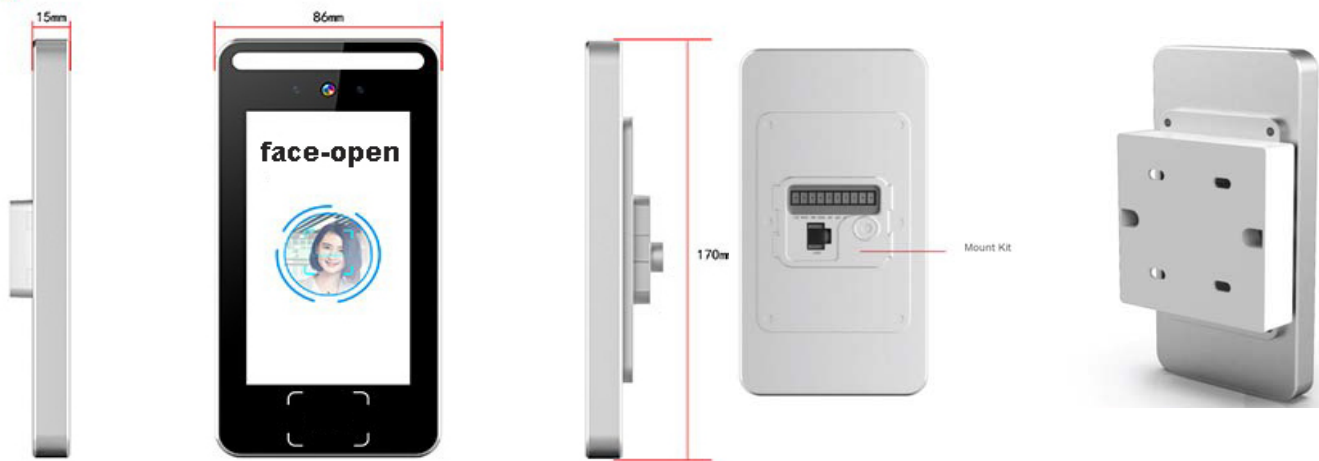

Storage/Working Humidity (10 -- 90%)

Dimension 100mm*200mm*30mm

- > Commercial Tablet
- > Boxed Media Player
- > OpenFrame & All-in-One 1080P Player

• Point-of-Sale • Industrial • Commercial

5-inch Access Control Tablet

Contactless Door Open & Unlock System With Facial Recognition

Mechanical Drawing

Model#:Droid5010AC

Rich Interface

For Various Access Control Peripherals

Ordering Options:

Player Console: 5-inch access control tablet