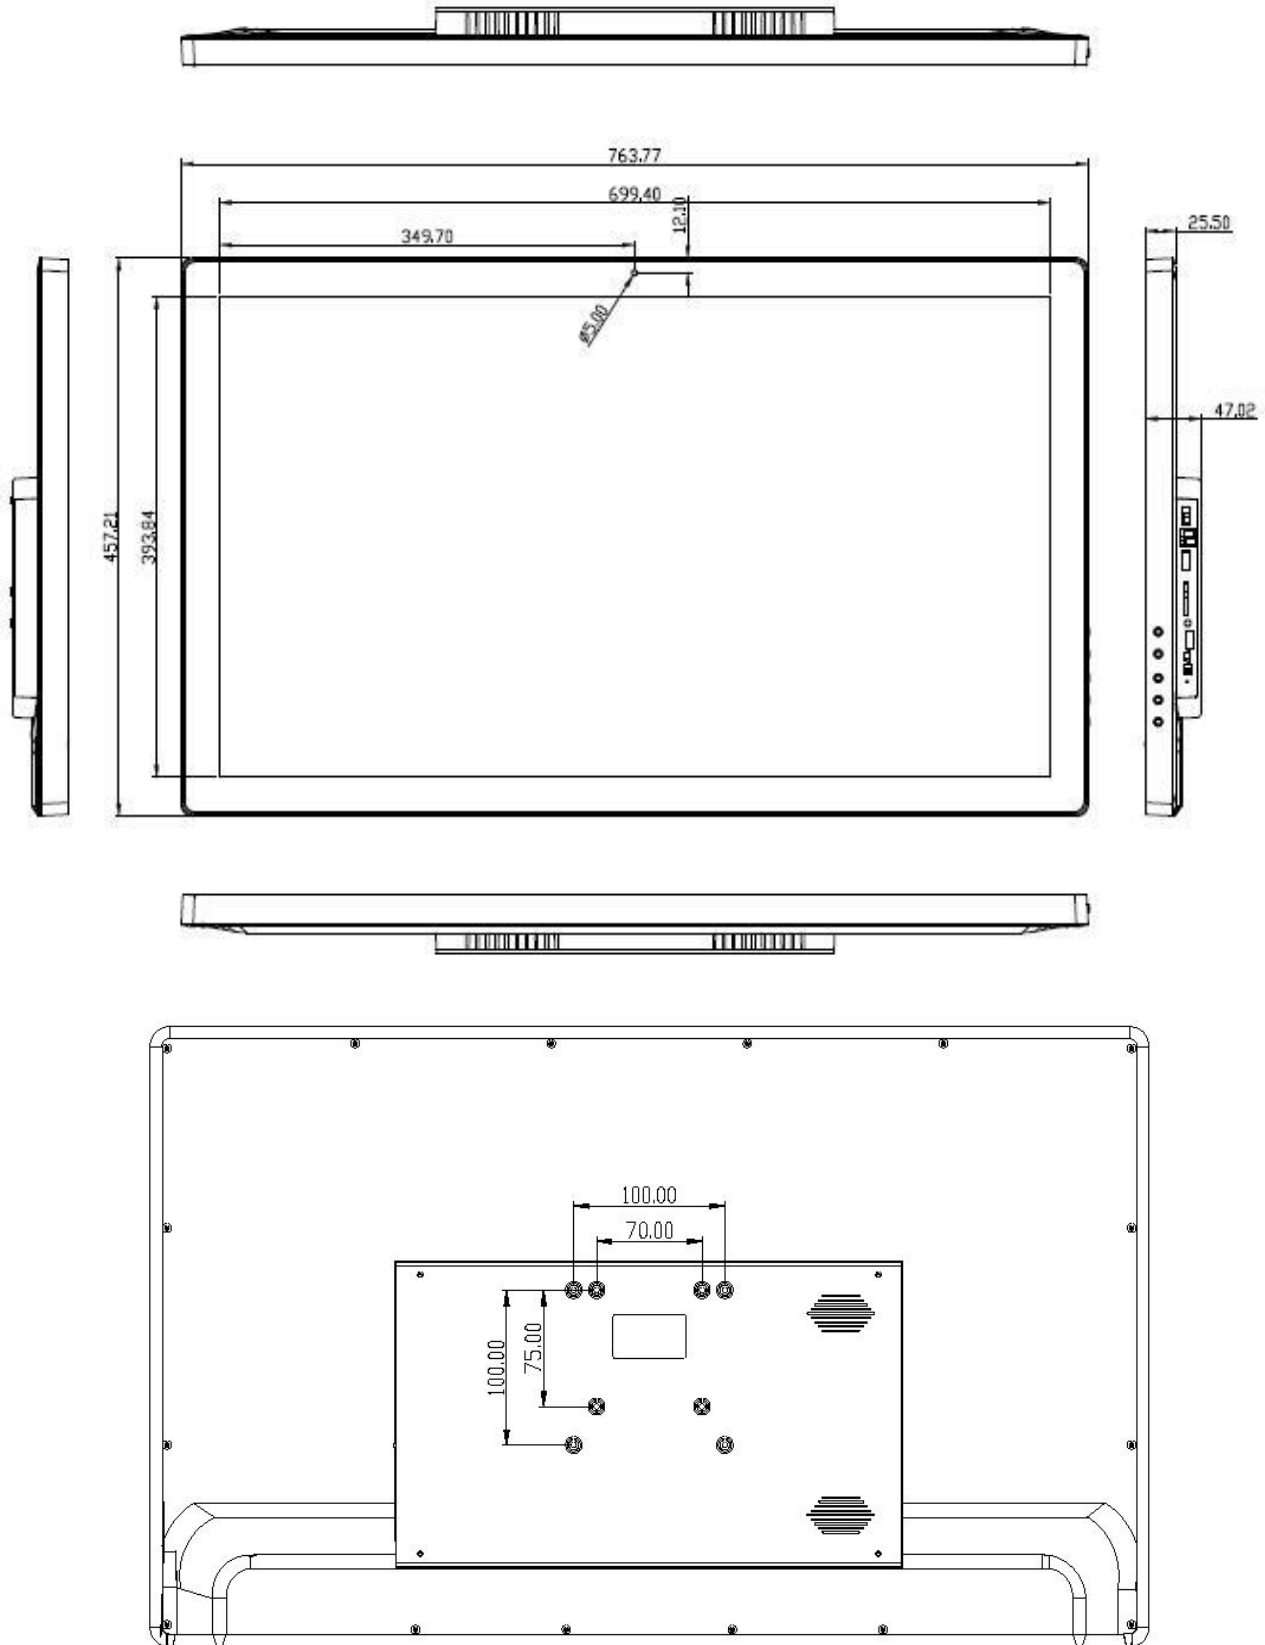

- > Open Frame & Framed Advertising Screens
- > Commercial Tablet Android
  - > Digital Signage Players
- Point-of-Sale · Industrial · Commercial

32" Android Commercial Tablet Display

RK3288 Quad-Core Processor With Full HD 1920x1080 Pixels 32" LCD Panel

Drawings