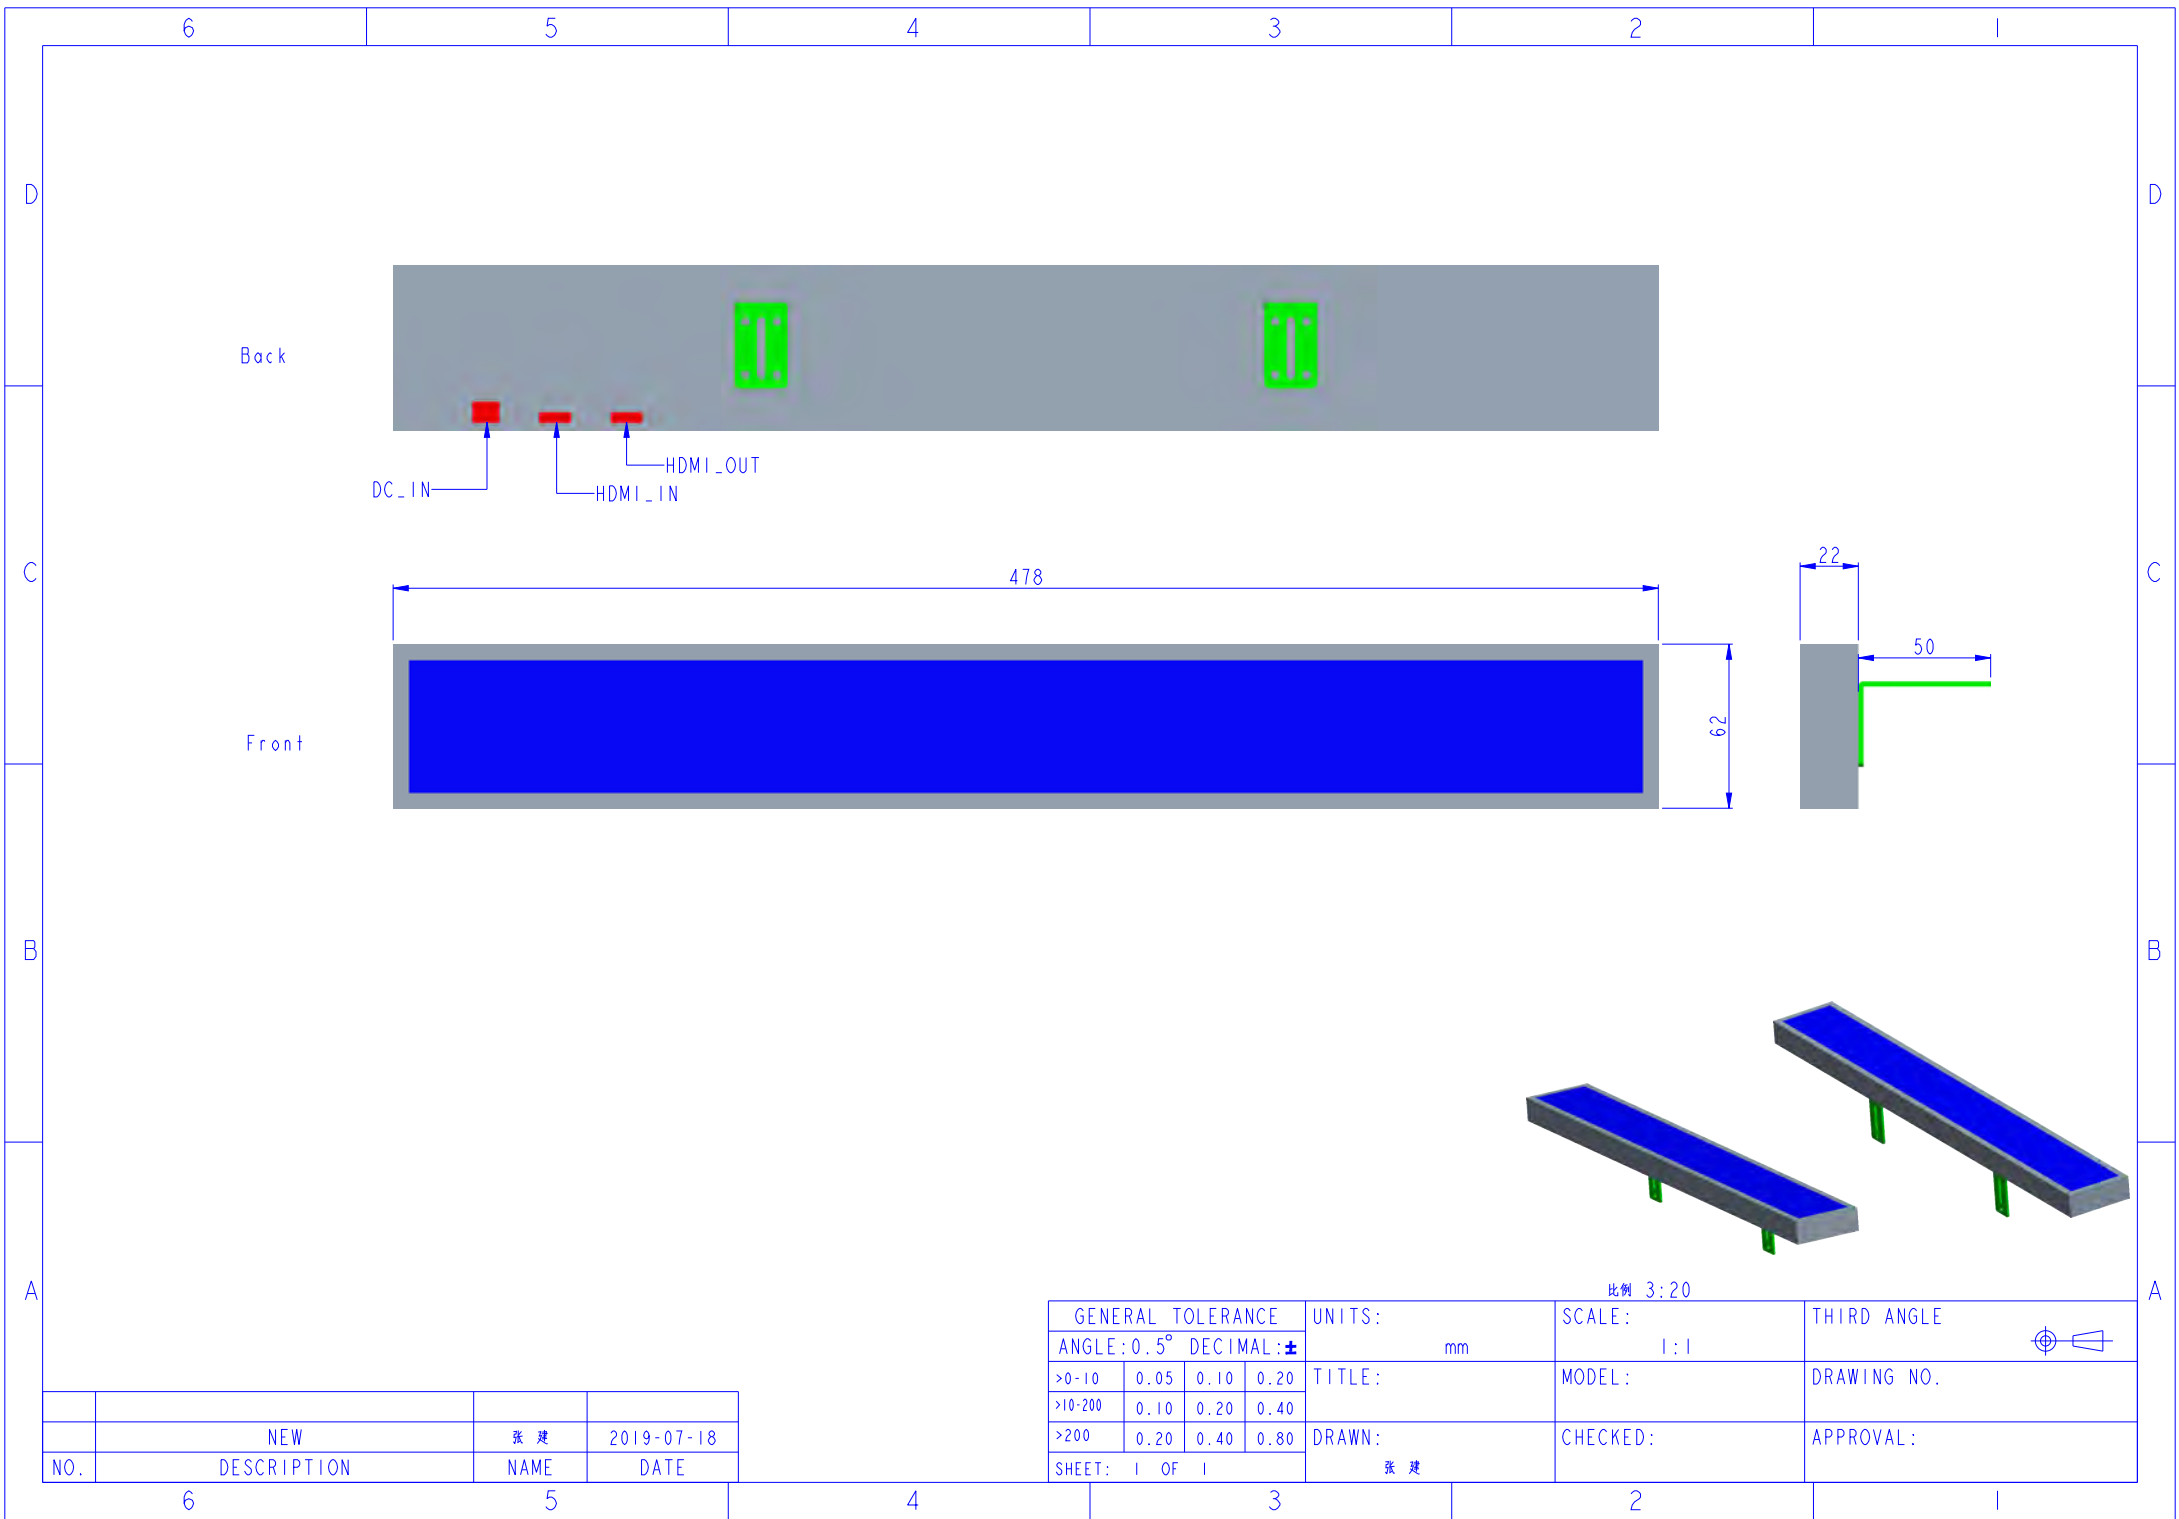

比例 3:20

GENERAL TOLERANCE				UNITS:	SCALE:	THIRD ANGLE
ANGLE: 0.5° DECIMAL: ±				mm	1:1	
>0-10	0.05	0.10	0.20	TITLE:	MODEL:	DRAWING NO.
>10-200	0.10	0.20	0.40	DRAWN:	CHECKED:	APPROVAL:
>200	0.20	0.40	0.80	SHEET: 1 OF 1	张建	

NO.	DESCRIPTION	NAME	DATE
	NEW	张建	2019-07-18