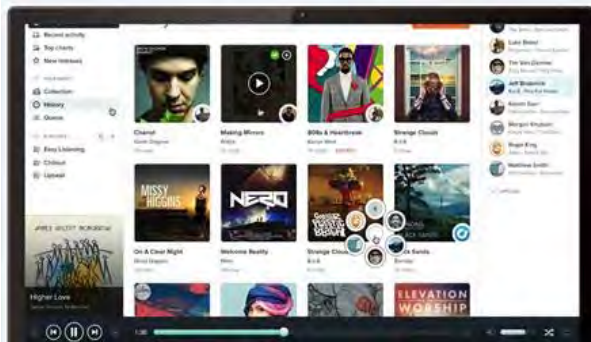

43" Commercial Tablet Android

Quad-Core Processor With UHD 3840x2160 pixels 43"LCD panel

Model No.:Droid4300

Commercial-Friendly

Dedicated Android O/S 8.1;
 Allow users to access allowed APK or Website only;
 Supports Full-Screen Browsing With Hidden Status Bar;
 Password protection for exiting the Full-Screen;
 Auto USB Copy & Auto Power On/Off;
 Supports Various External POS Peripherals;