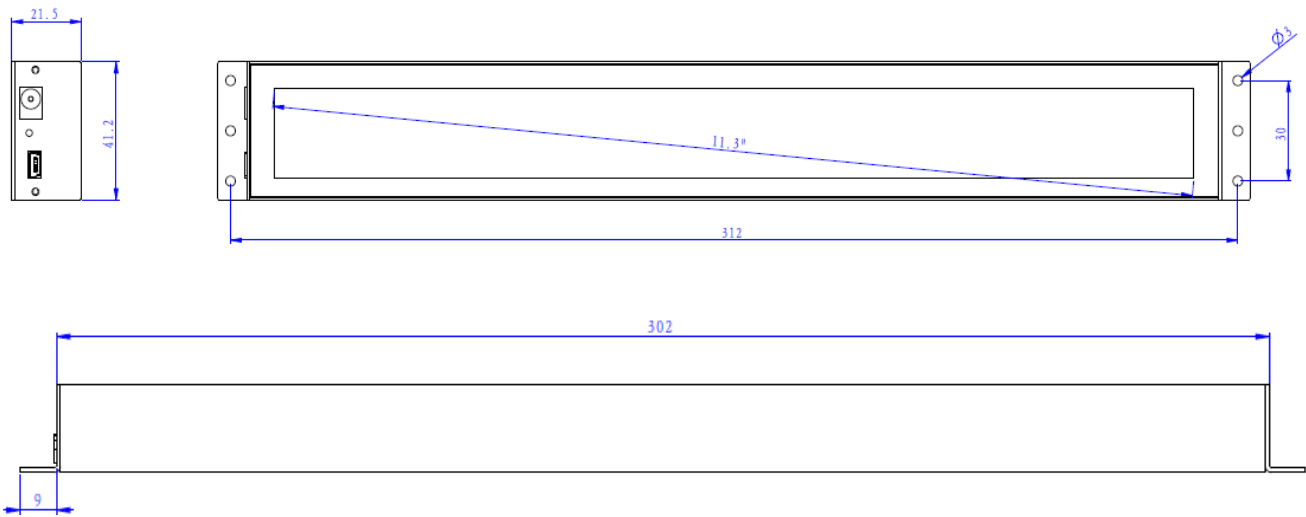

Mechanical Drawings

Ordering Options:

Player Console: 11.3-inch Stretched Display

AC Adatper: 12V /1A

Shelf-Edge Mounts