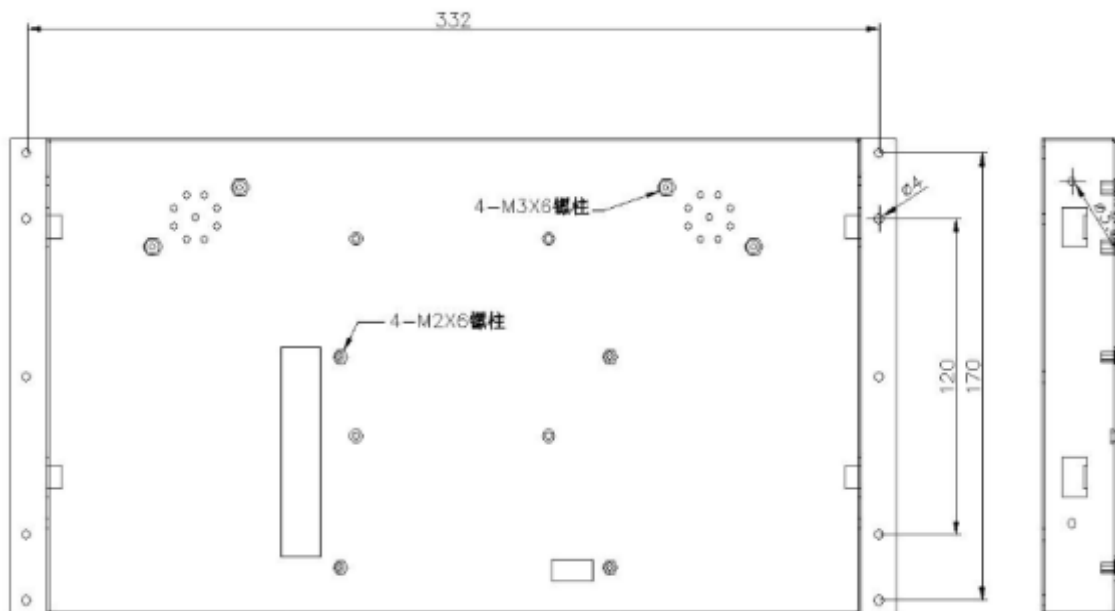

Commercial Grade Media Displays

From 4.3 inch To 32 inch

Mechanical Drawings:

OpenFrame Media Displays, HD & AC Power Version

13.3-inch Model No.: OP1330

Overview

Wide range of openframe commercial grade screens & displays, available with buttons and PIR(motion sensor). Battery power optional for 4.3", 7", 10.1", 15.6". All the displays have proven exceptional levels of reliability (via -20°C - 60°C aging 72 hours).

Applications

Retail Shelf-Edge, Kiosk, Vending, Education, Commercial and Industrial environments.

Key Features

- > Designed for commercial use
- > AC + Battery Power 2-in-1 for 4.3/7/10.1/15.6-inch;
- > Interactive options available for all models;
- > 2 boards fit all models: one board for battery power models ; the other board for HD series.
- > Customization against volume order

Open Frame

Battery Power

Push Button

Motion Sensor

Custom Build Available