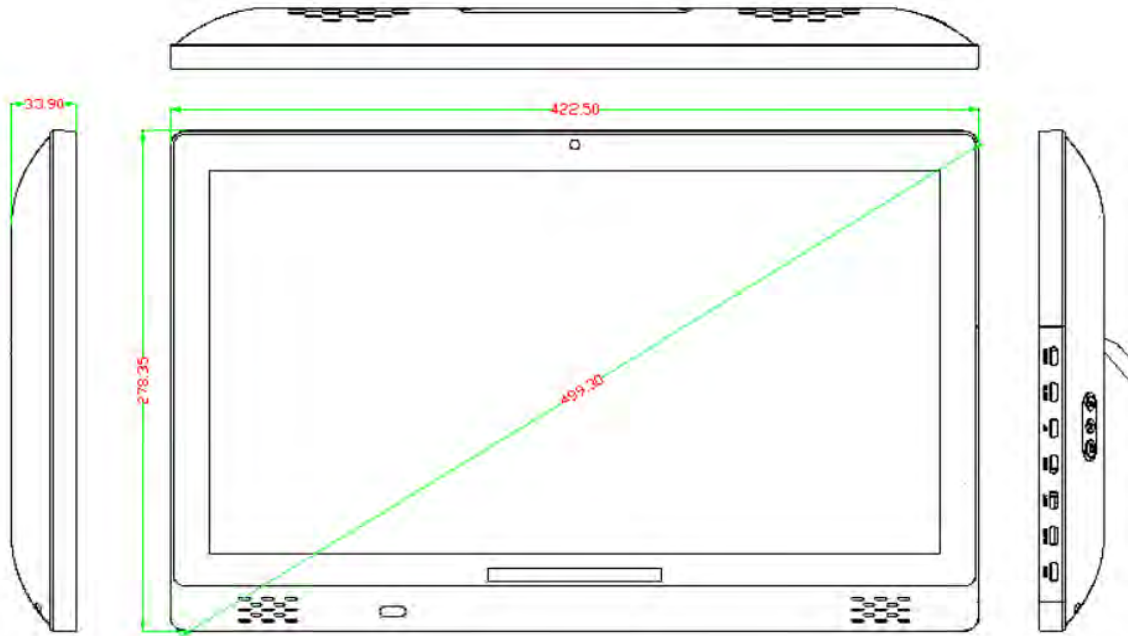

Mechanical Drawings

Ordering Options:

Player Console: 17.3 inch commercial tablet
AC Adatper: 12V /3A with 2.5-meter cable;

- > Commercial Tablet
- > Boxed Media Player
- > OpenFrame & All-in-One 1080P Player