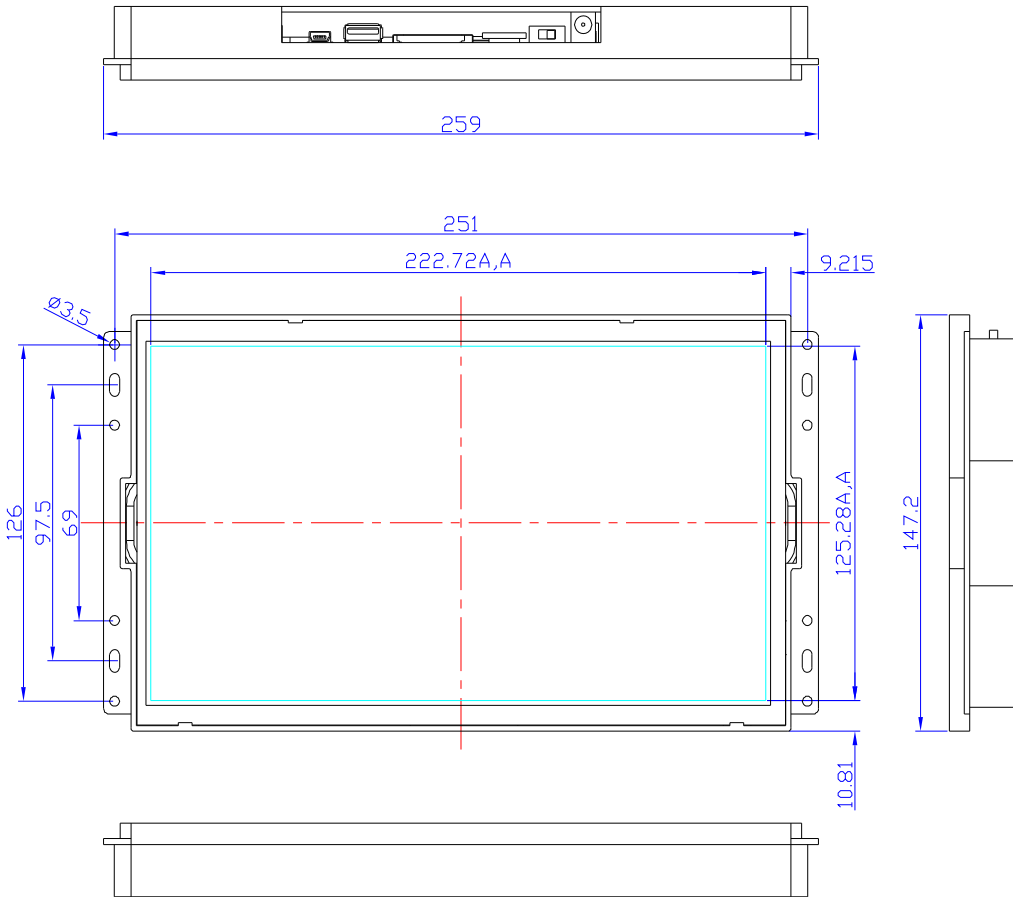

Commercial Grade Media Displays

From 4.3 inch To 32 inch

Mechanical Drawings:

OpenFrame Media Displays, Low-Power Version (Battery Power) Available

10.1-inch Model No.: OP1001

Overview

Wide range of openframe commercial grade screens & displays, available with buttons and PIR(motion sensor). Battery power optional for 4.3", 7", 10.1", 15.6". All the displays have proven exceptional levels of reliability (via -20°C - 60°C aging 72 hours).

Applications

Retail Shelf-Edge, Kiosk, Vending, Education, Commercial and Industrial environments.

Key Features

- > Designed for commercial use
- > AC + Battery Power 2-in-1 for 4.3/7/10.1/15.6-inch;
- > Interactive options available for all models;
- > 2 boards fit all models: one board for battery power models ; the other board for HD series.
- > Customization against volume order