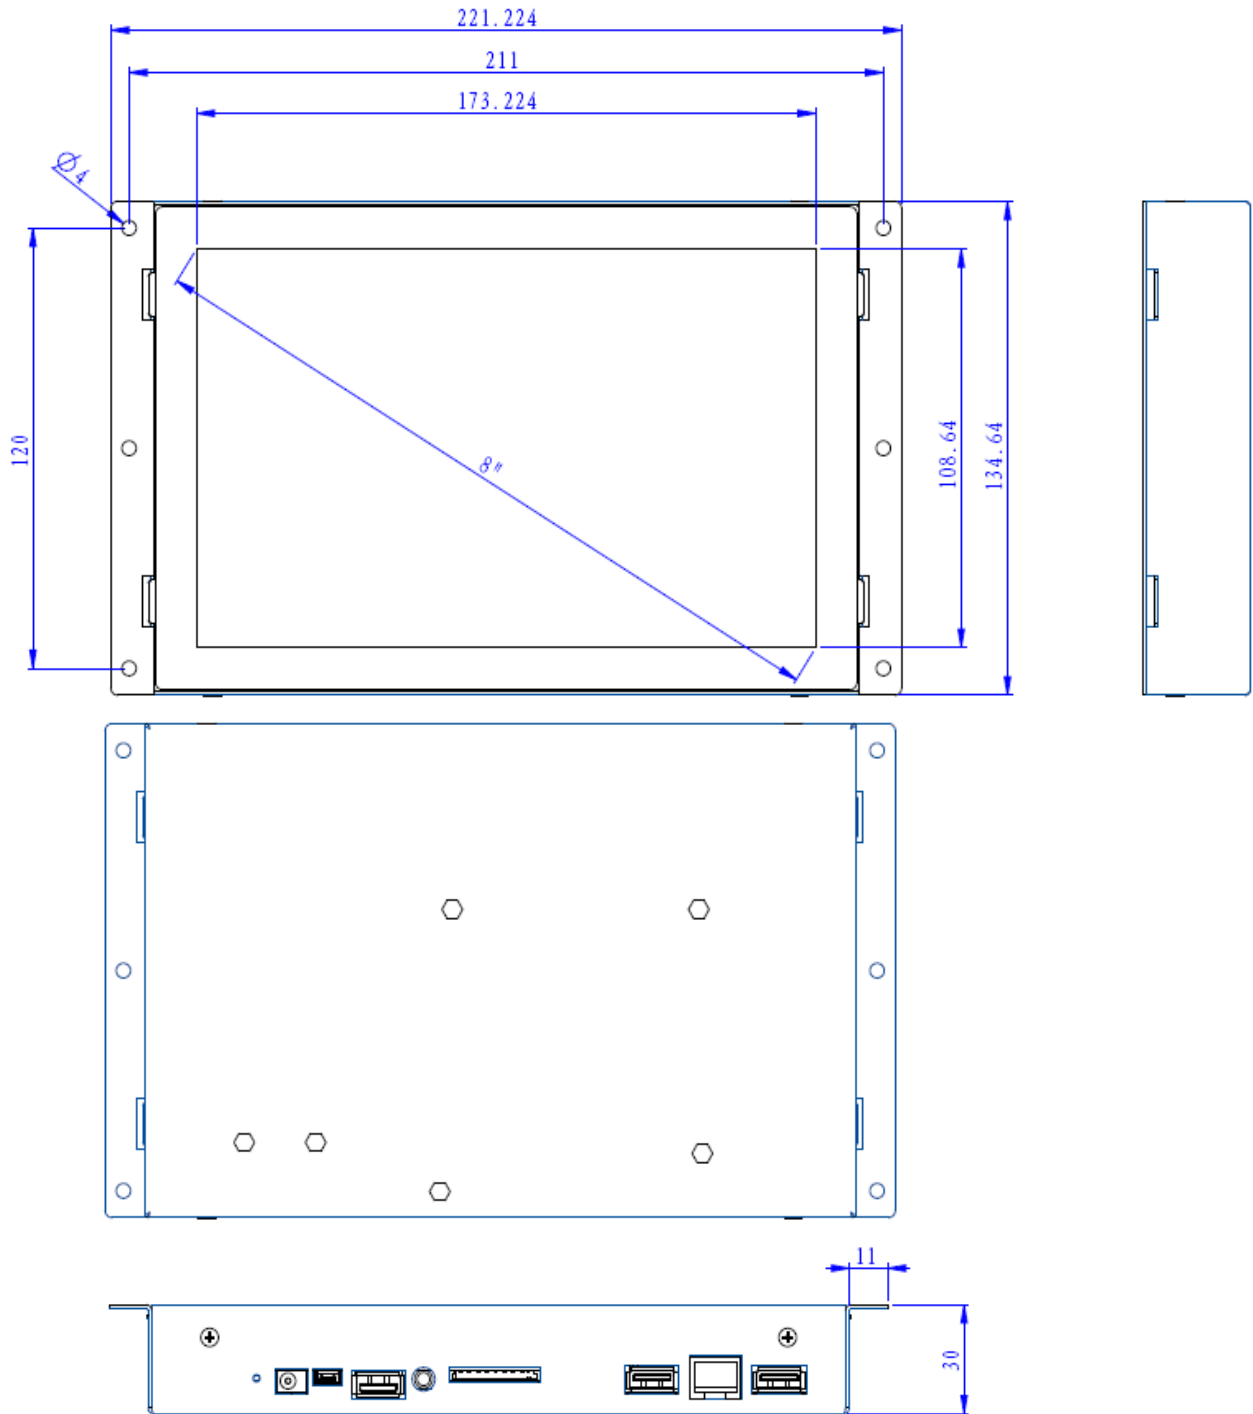

- > Commercial Tablet
- > Boxed Media Player
- > OpenFrame & All-in-One 1080P Player

● Point-of-Sale ● Industrial ● Commercial

Open Frame 8-inch IPS Retail Tablet Android

Android Commercial Tablet 8 inch 1280x800 IPS LCD

Mechanical Drawing

Ordering Options:

Player Console: 8-inch IPS Retail Tablet Open Frame
AC Adatper: 12V /1A