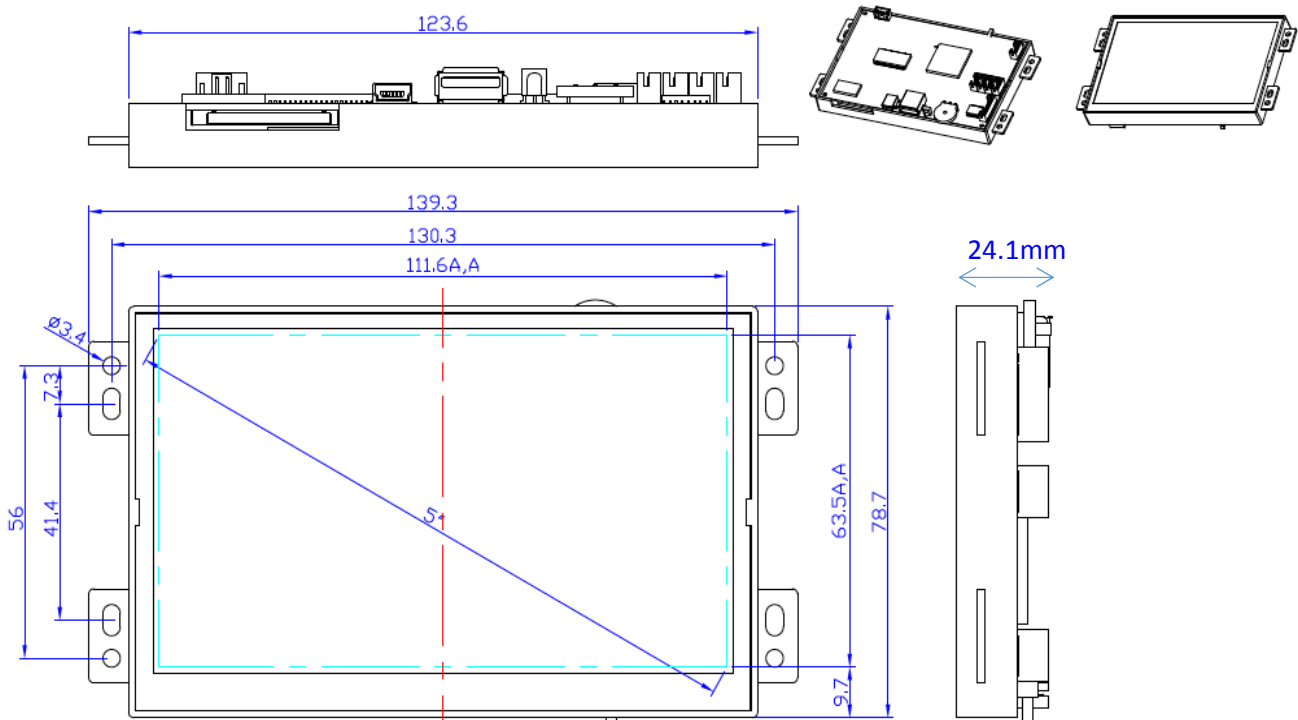

Mechanical Drawings