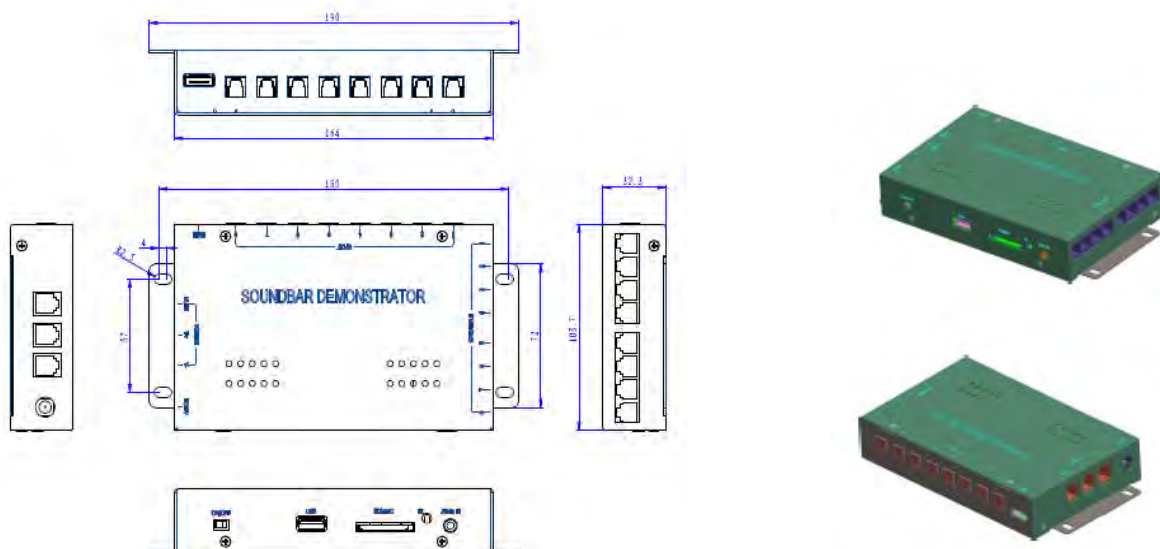

Description

The MP10S provides a perfect demonstration solution while driving immersive 1080P video and Digital audio for a loss-free high-quality soundbar demonstration kiosk.

The MP10S will auto play demo video files from the root of SD card or USB drive in a loop. The audio is sent to demo TV at default. The user can press one of the eight push button selectors to start demo mode: the sound is toggled into the corresponding soundbar for X seconds, and X is Configured via a text file in the root of SD card.

Easy TV Sound Demo

The toggled sound from TV speakers to a dedicated soundbar will return to TV speakers after the X seconds, and re-toggled into soundbar until next press, users can adjust the volume via volume up, down and mute buttons.