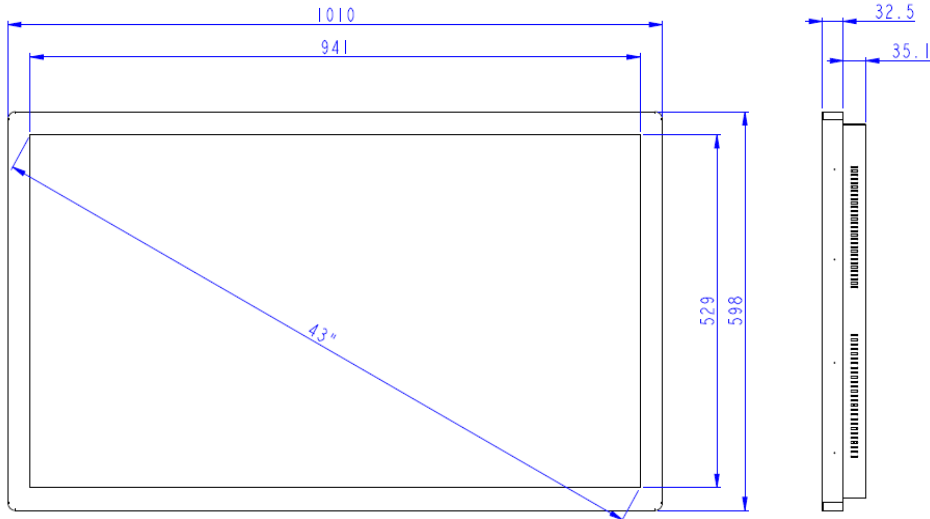

- > Commercial Tablet
- > Boxed Media Player
- > OpenFrame & All-in-One 1080P/4k Player
- Point-of-Sale ● Industrial ● Commercial

43" Commercial Tablet Android

Quad-Core Processor With UHD 3840x2160 pixels 43"LCD panel

Model No.:Droid4300

Gallery