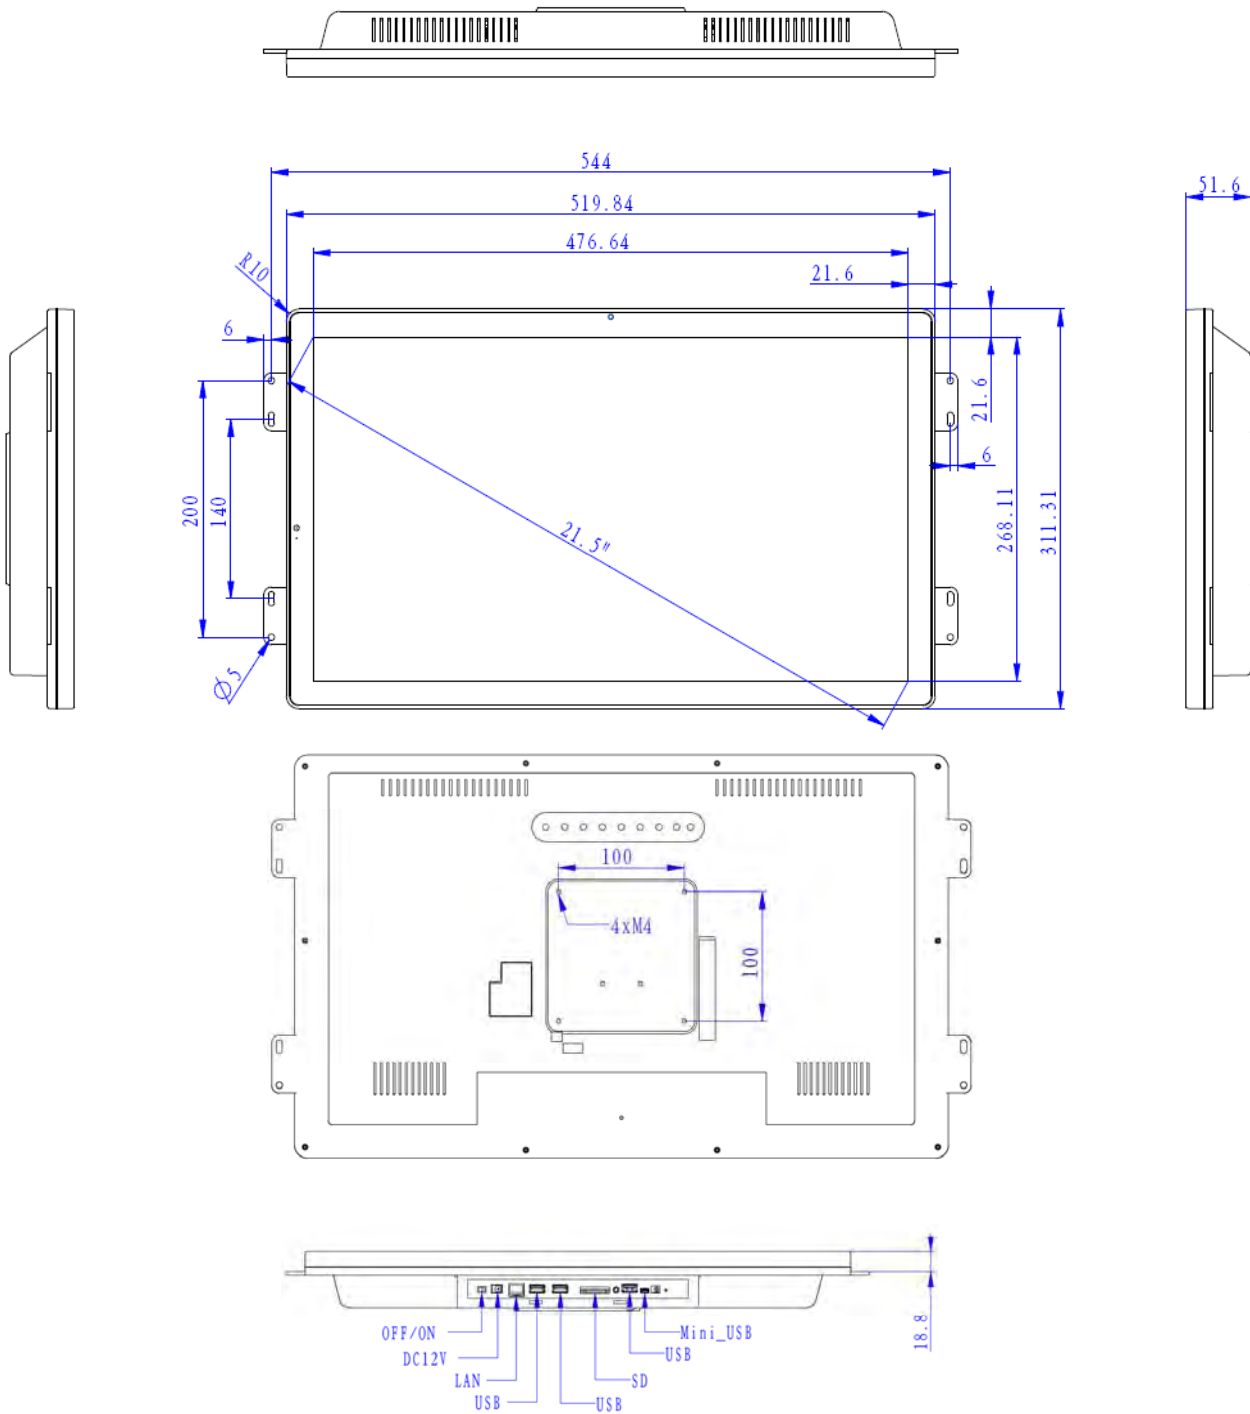

- > Commercial Tablet
- > Boxed Media Player
- > OpenFrame & All-in-One 1080P Player

• Point-of-Sale • Industrial • Commercial

21.5" Commercial Tablet Android

Quad-Core Processor With Full HD 1920x1080 pixels 21.5"LCD panel

Mechanical Drawings

Ordering Options:

Tablet Console: 21.5 inch Android Kiosk Capacitive
AC Adapter: 12V /3A