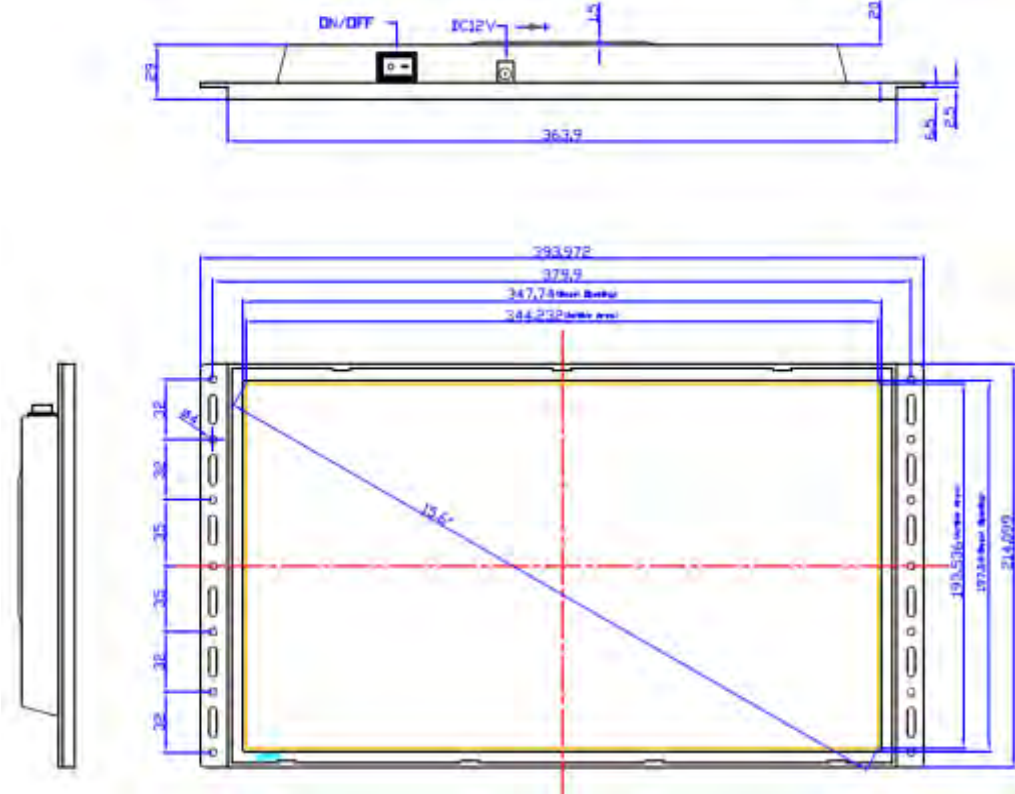

Commercial Grade Media Displayers

From 4.3 inch To 32 inch

Mechanical Drawings:

OpenFrame Media Displayers, Low-Power Version (Battery Power) Available

15.6-inch Model No.: OP1560

Overview

Wide range of openframe commercial grade screens & displayers, available with buttons and PIR(motion sensor). Battery power optional for 4.3", 7", 10.1", 15.6". All the displays have proven exceptional levels of reliability (via -20°C - 60°C aging 72 hours).

Applications

Retail Shelf-Edge, Kiosk, Vending, Education, Commercial and Industrial environments.

Key Features

- > Designed for commercial use
- > AC + Battery Power 2-in-1 for 4.3/7/10.1/15.6-inch;
- > Interactive options available for all models;
- > 2 boards fit all models: one board for battery power models ; the other board for HD series.
- > Customization against volume order

Open Frame

Battery Power

Push Button

Motion Sensor

Custom Build Available