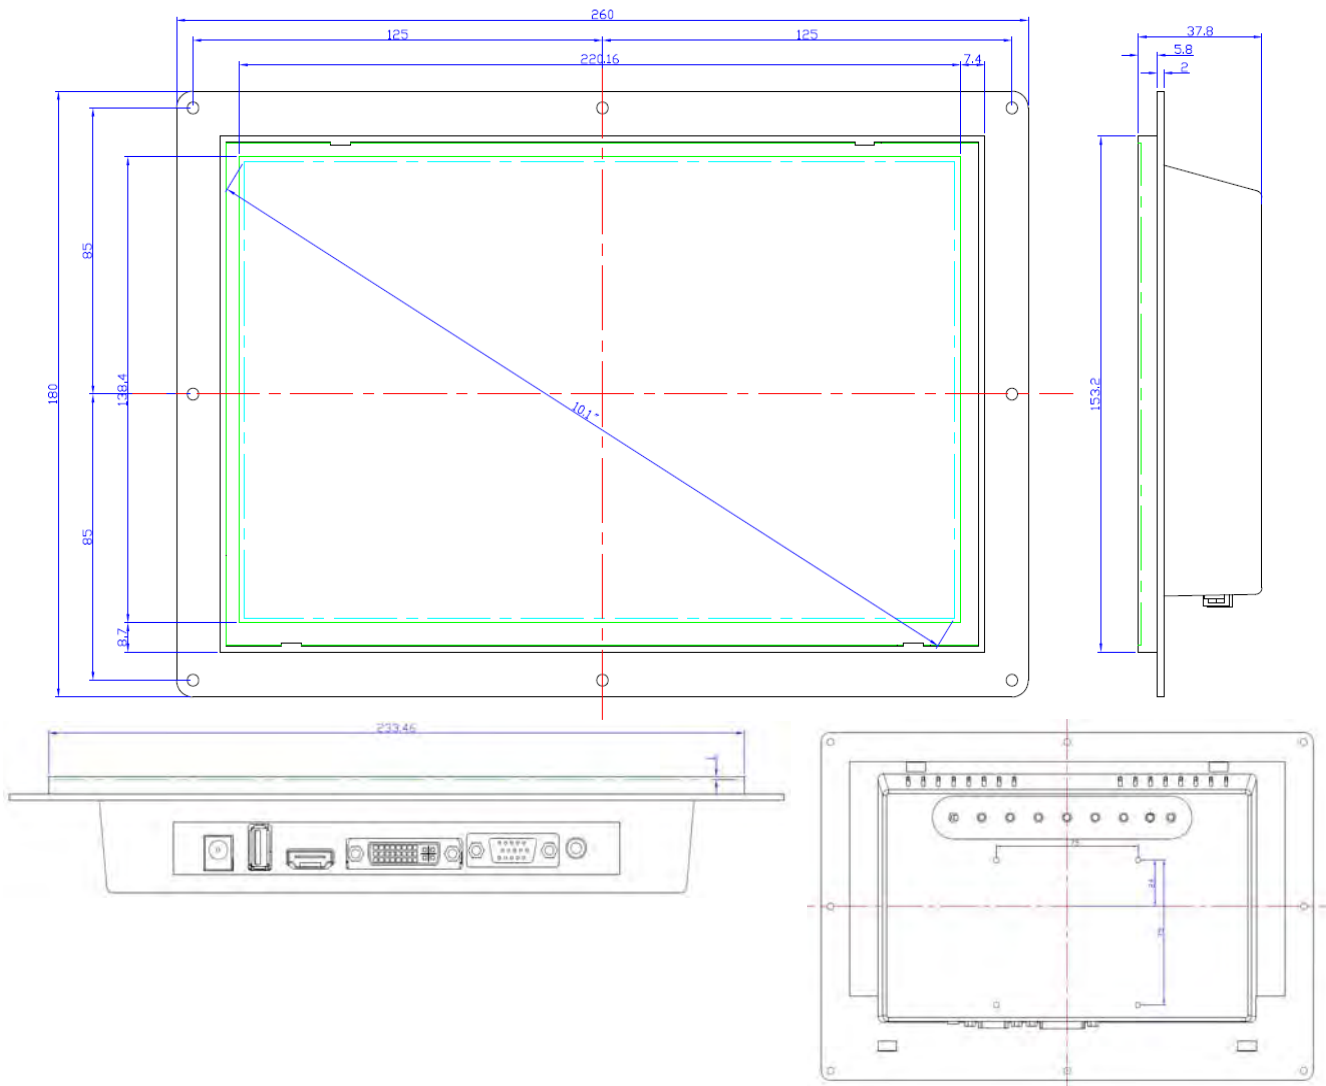

Interface

DC-in: 12V x1;
 USB: USB 2.0 Host
 HDMI-in: x1 Optional
 DVI-in: x1 Optional
 VGA-in: x1 Optional
 Composite: x1 Optional

Mechanical Drawings

- > Commercial Tablet
- > Boxed Media Player
- > OpenFrame & All-in-One 1080P Player