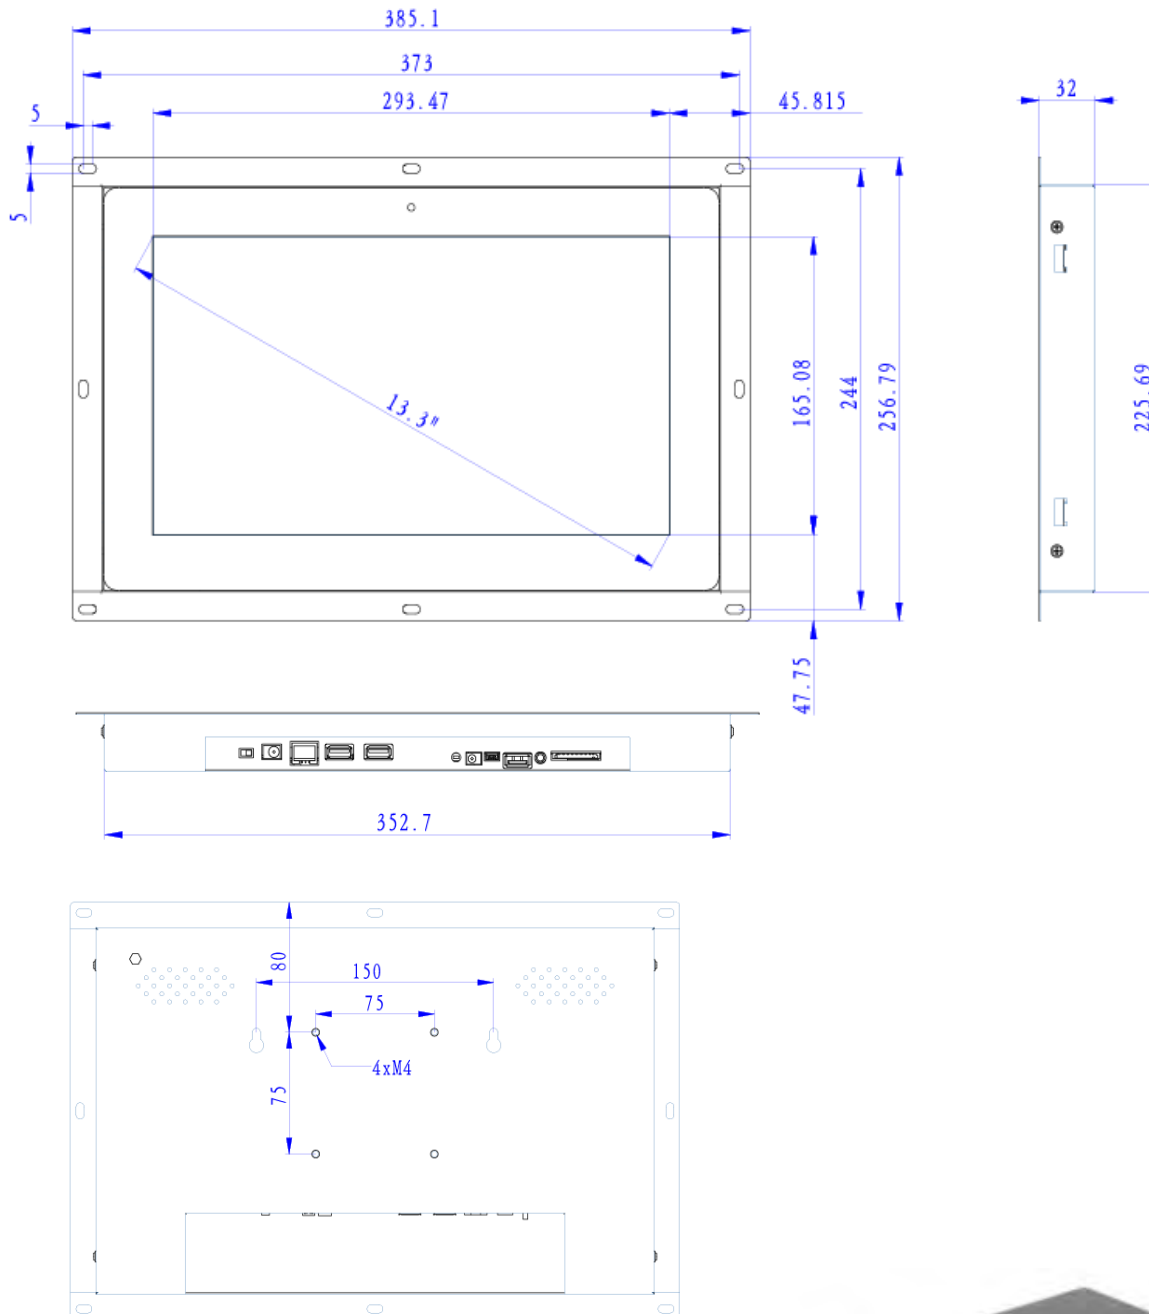

- > Commercial Tablet
- > Boxed Media Player
- > OpenFrame & All-in-One 1080P Player

● Point-of-Sale ● Industrial ● Commercial

Open Frame 13.3" Commercial Tablet Android Touchscreen

Quad-Core Processor With Full HD 1920x1080 pixels 13.3" LCD panel

Mechanical Drawings