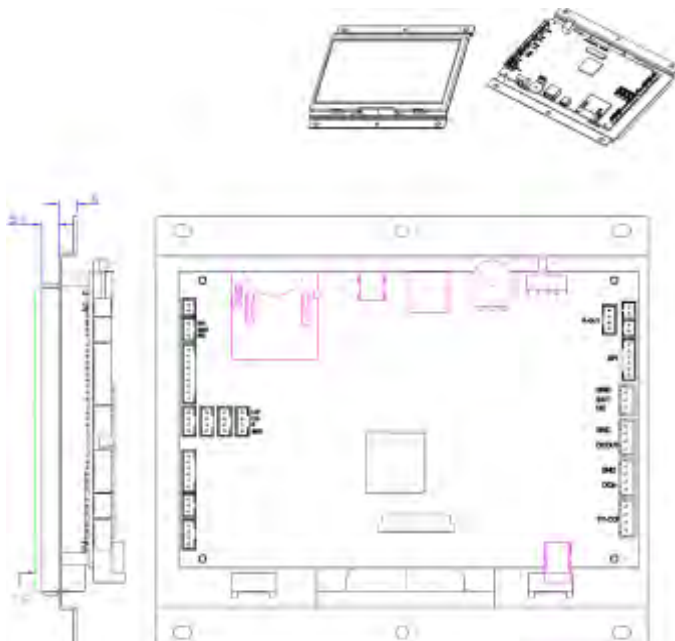

Applications

Retail Shelf-Edge, Kiosk, Vending, Education, Commercial and Industrial environments.

Key Features

- > Designed for commercial use
- > AC + Battery Power 2-in-1 for 4.3/7/10.1/15.6-inch;
- > Interactive options available for all models;
- > 2 boards fit all models: one board for battery power models ; the other board for HD series.
- > Customization against volume order