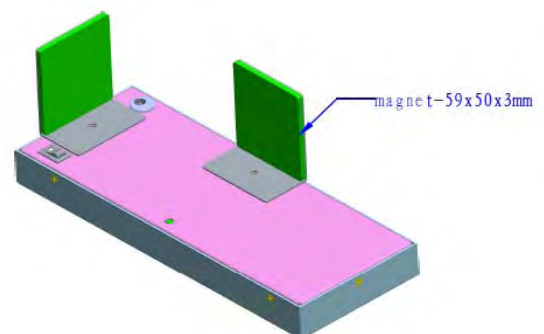

8.1-inch Shelf Talker Video Player With Shelf Mounts

8.1 inch IPS 1600x480 high resolution screen, optional with user activation retail peripherals

Gallery & Mechanical Drawings

Ordering Options:

Player Console: 8.1-inch IPS Video Screen

AC Adatper: 12V /1A

Shelf Mounts: standard right angle type with magnet;