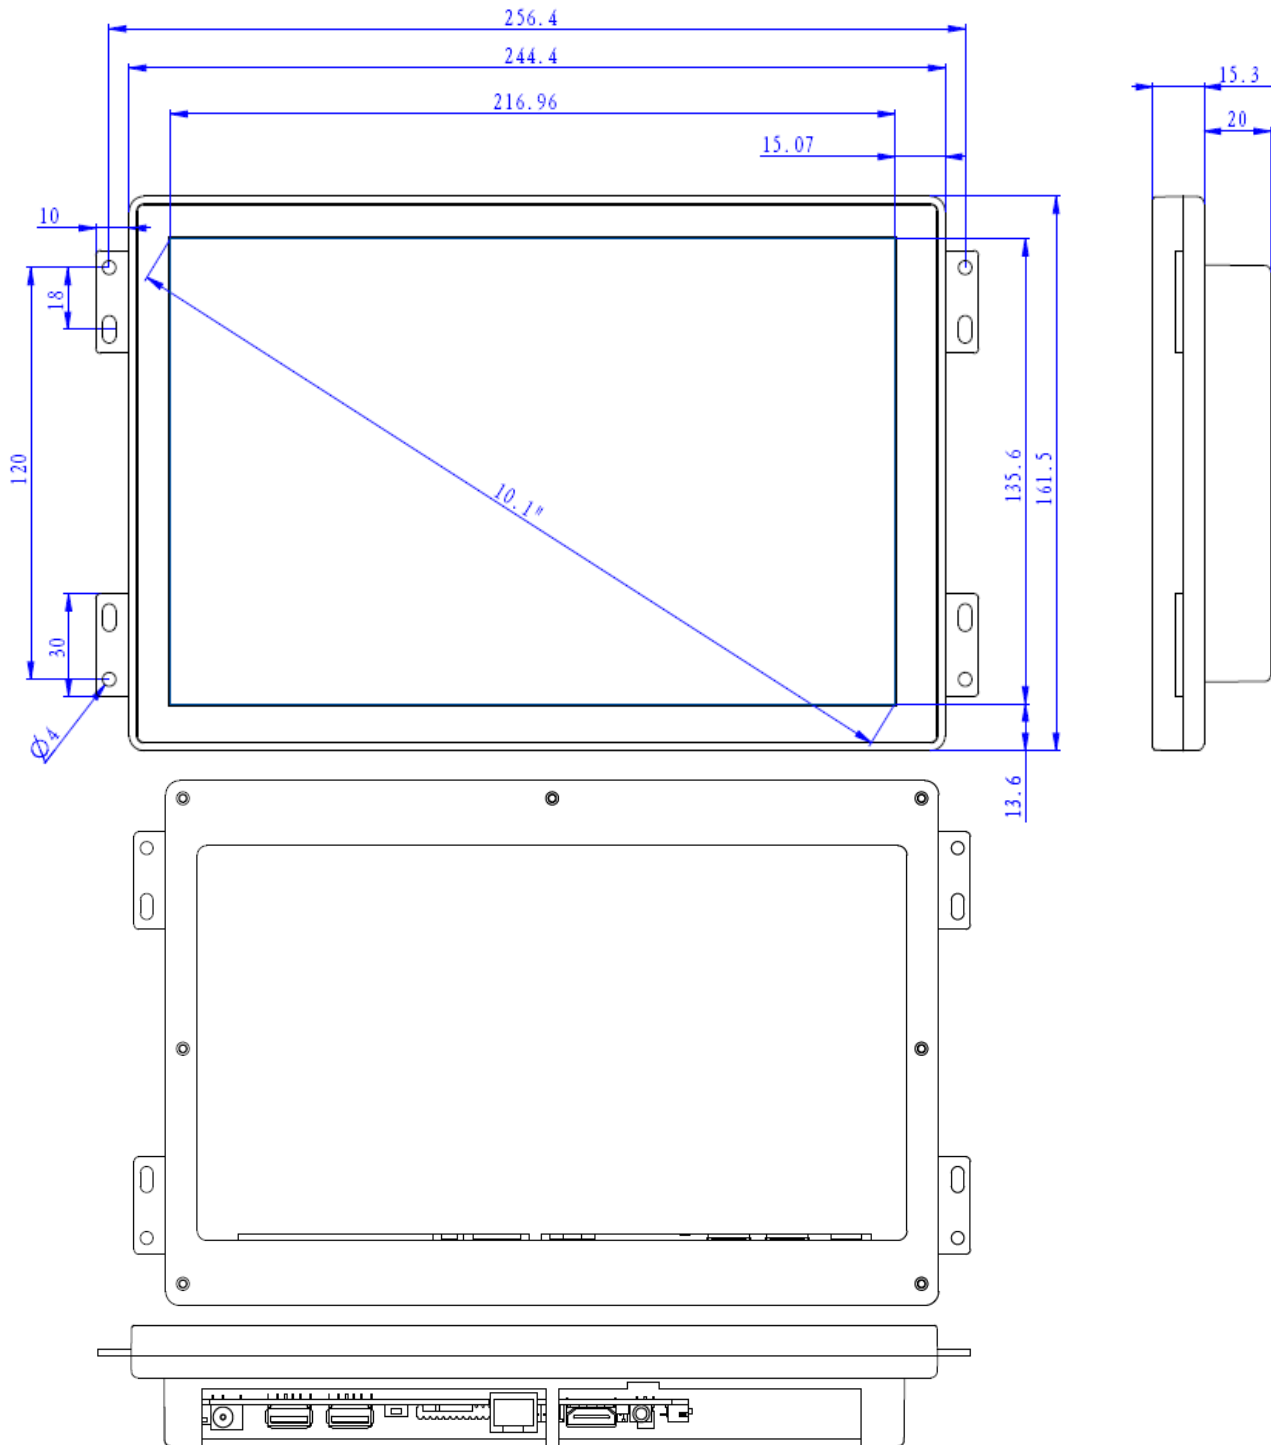

- > Commercial Tablet
- > Boxed Media Player
- > OpenFrame & All-in-One 1080P Player
- Point-of-Sale • Industrial • Commercial

Open Frame 10.1-inch IPS Retail Tablet Android

Android Commercial Tablet 10.1 inch 1280x800 IPS LCD, wired Ethernet with POE

Mechanical Drawing

Ordering Options:

- Player Console: 10.1-inch IPS Retail Tablet Open Frame
- AC Adapter: 12V /2A
- Tablet Top Stand: Optional;
- VESA Wall Mounts:Optional;
- Floor Standing Mounts:Optional;
- POE Injector: Optional;