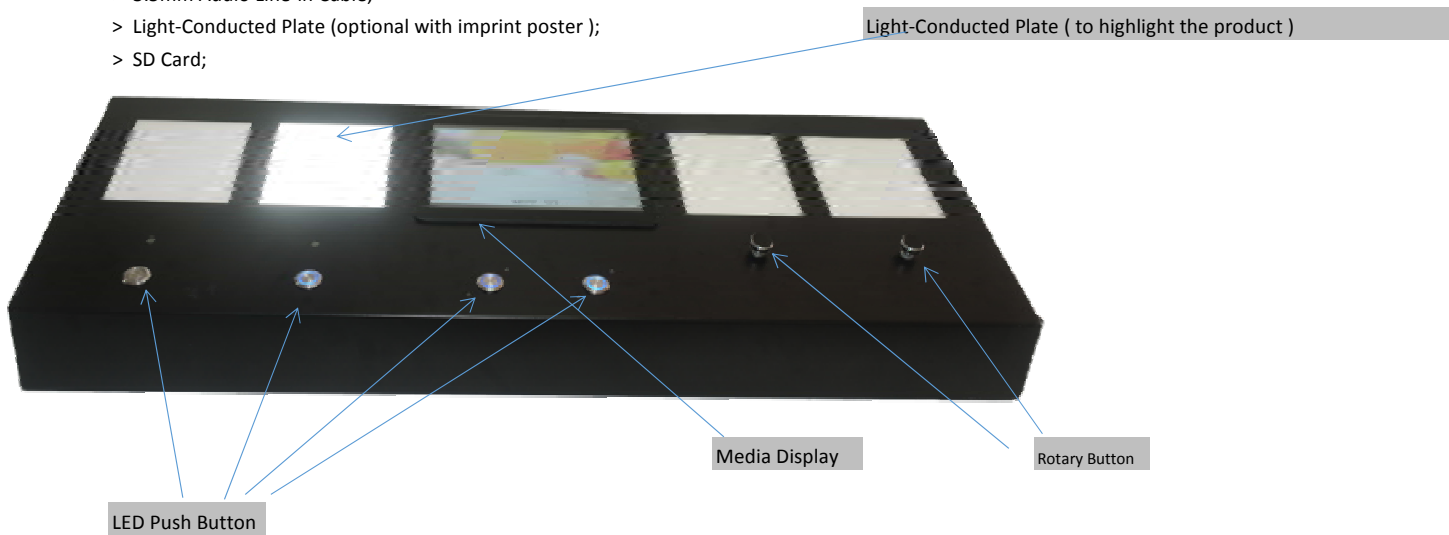

Accessories:

- > Push Buttons;
- > 3.5mm Audio Line-in Cable;
- > Light-Conducted Plate (optional with imprint poster);
- > SD Card;