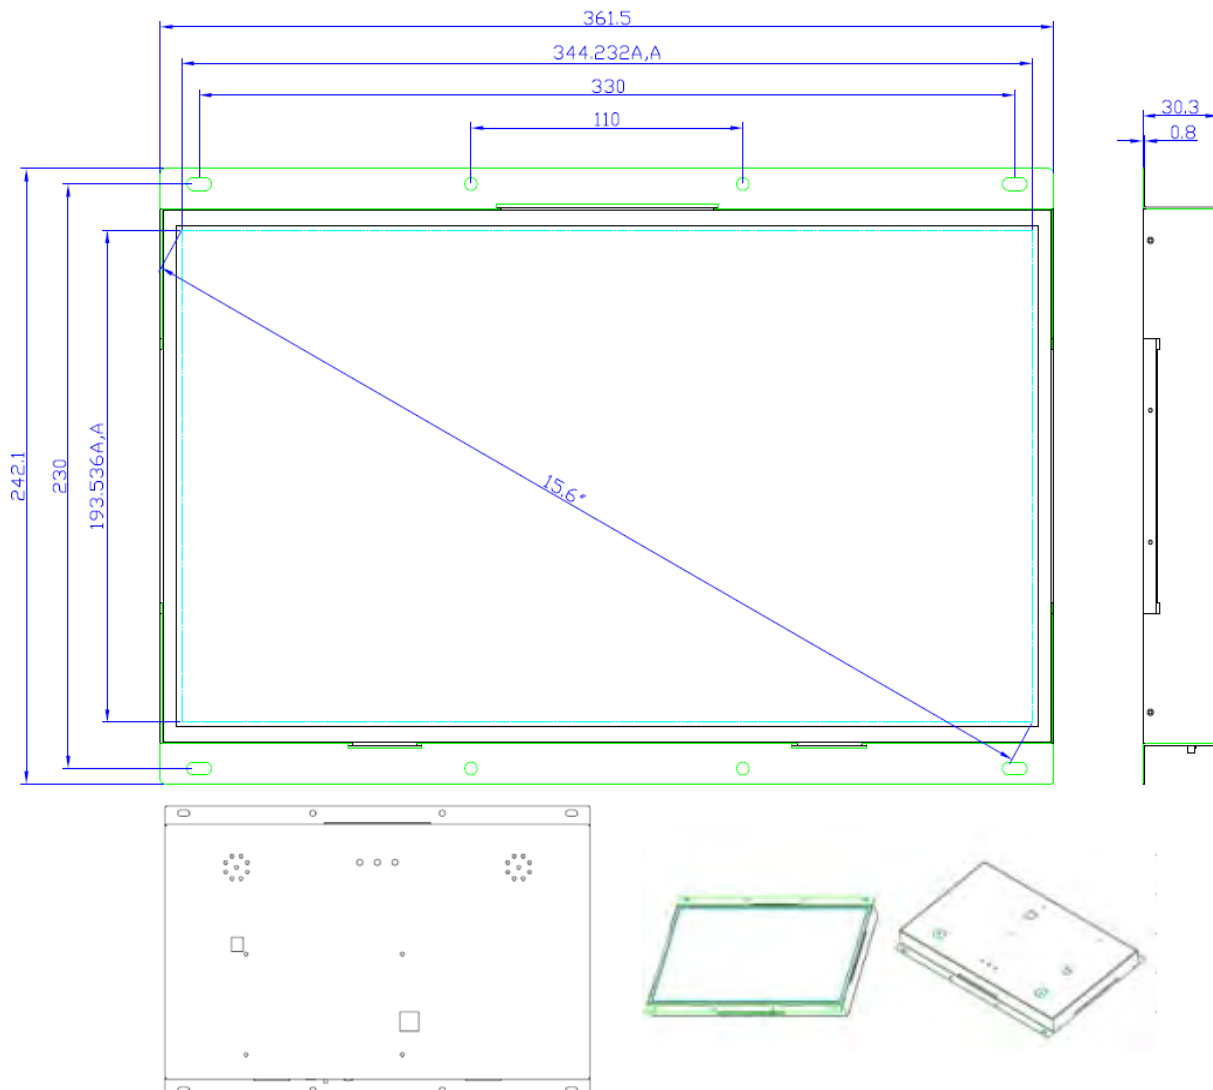

Interface

DC-in: 12V x1;
 USB: USB 2.0 Host
 HDMI-in: x1 Optional
 DVI-in: x1 Optional
 VGA-in: x1 Optional
 Composite: x1 Optional

Mechanical Drawings

> Commercial Tablet

> Boxed Media Player

> OpenFrame & All-in-One 1080P Player