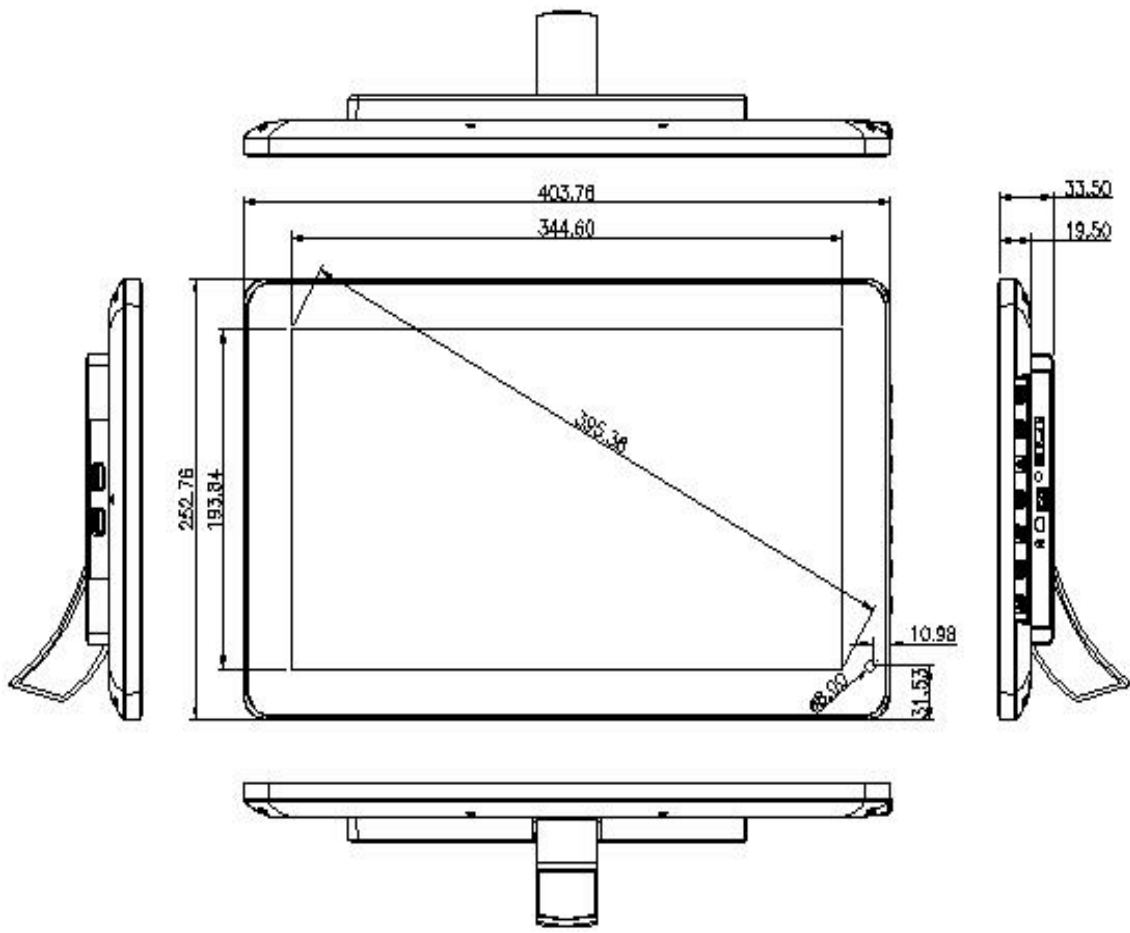

What Makes Us Different

Reliability Verification: Aging @ -20°C - 60°C for 72 hours

LCD Backlight Made Based on Calibrated Chromaticity Coordinates

10.1 inch

14-inch

15.6 inch

18.5 inch

21.5 inch