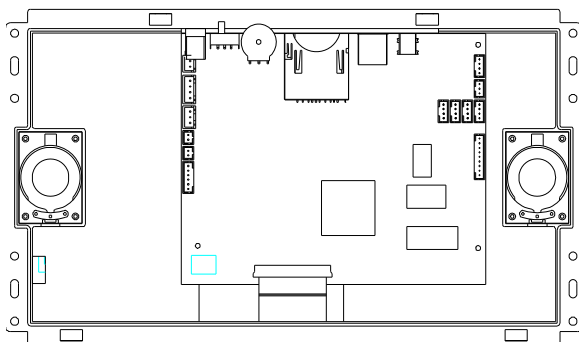

Applications

Retail Shelf-Edge, Kiosk, Vending, Education, Commercial and Industrial environments.

Key Features

- > Designed for commercial use
- > AC + Battery Power 2-in-1 for 4.3/7/10.1/15.6-inch;
- > Interactive options available for all models;
- > 2 boards fit all models: one board for battery power models ; the other board for HD series.
- > Customization against volume order