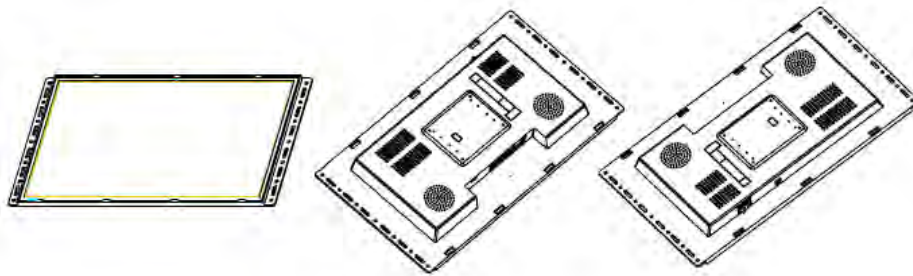

Commercial Grade Media Displayers

From 4.3 inch To 32 inch

Mechanical Drawings:

OpenFrame Media Displayers, Low-Power Version (Battery Power) Available

15.6-inch Model No.: OP1560

Overview

Wide range of openframe commercial grade screens & displayers, available with buttons and PIR(motion sensor). Battery power optional for 4.3", 7", 10.1", 15.6". All the displays have proven exceptional levels of reliability (via -20°C - 60°C aging 72 hours).

Applications

Retail Shelf-Edge, Kiosk, Vending, Education, Commercial and Industrial environments.

Key Features

- > Designed for commercial use
- > AC + Battery Power 2-in-1 for 4.3/7/10.1/15.6-inch;
- > Interactive options available for all models;
- > 2 boards fit all models: one board for battery power models ; the other board for HD series.
- > Customization against volume order

Open Frame

Battery Power

Push Button

Motion Sensor

Custom Build Available