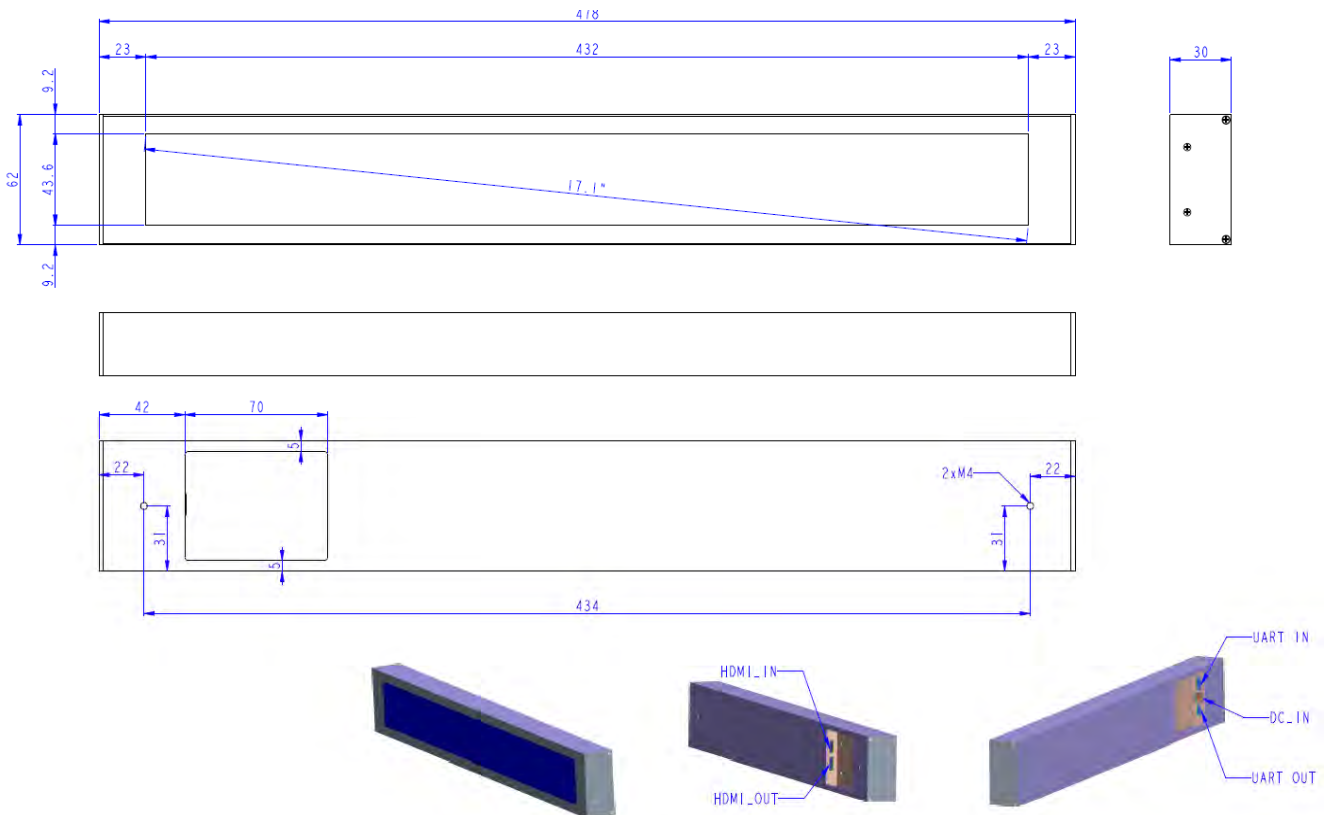

Available in VideoWall Monitor As Well As Android Networked Version

Mechanical Drawings

17.1" Drawing

Ordering Options:

Player Console: 17.1-inch Ultrawide Stretched Display

AC Adapter: 12V /1A

Shelf-Edge Mounts