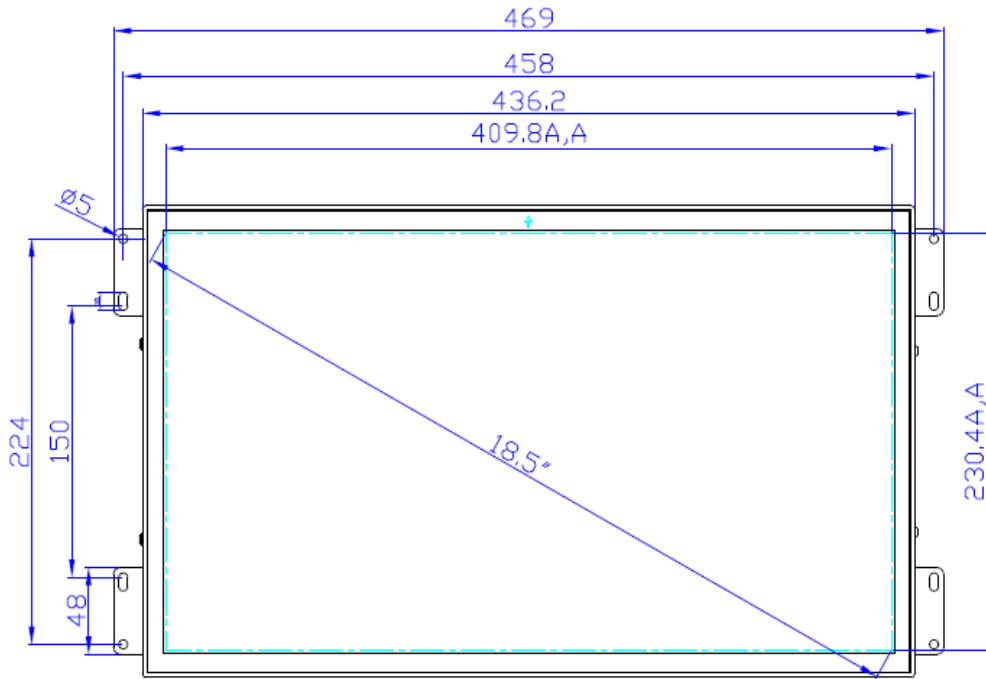

Commercial Grade Media Displayers

From 4.3 inch To 32 inch

Mechanical Drawings:

OpenFrame Media Displayers, HD & AC Power Version

18.5-inch Model No.: OP1850

Overview

Wide range of openframe commercial grade screens & displayers, available with buttons and PIR(motion sensor). Battery power optional for 4.3", 7", 10.1", 15.6". All the displays have proven exceptional levels of reliability (via -20°C - 60°C aging 72 hours).

Applications

Retail Shelf-Edge, Kiosk, Vending, Education, Commercial and Industrial environments.

Key Features

- > Designed for commercial use
- > AC + Battery Power 2-in-1 for 4.3/7/10.1/15.6-inch;
- > Interactive options available for all models;
- > 2 boards fit all models: one board for battery power models ; the other board for HD series.
- > Customization against volume order