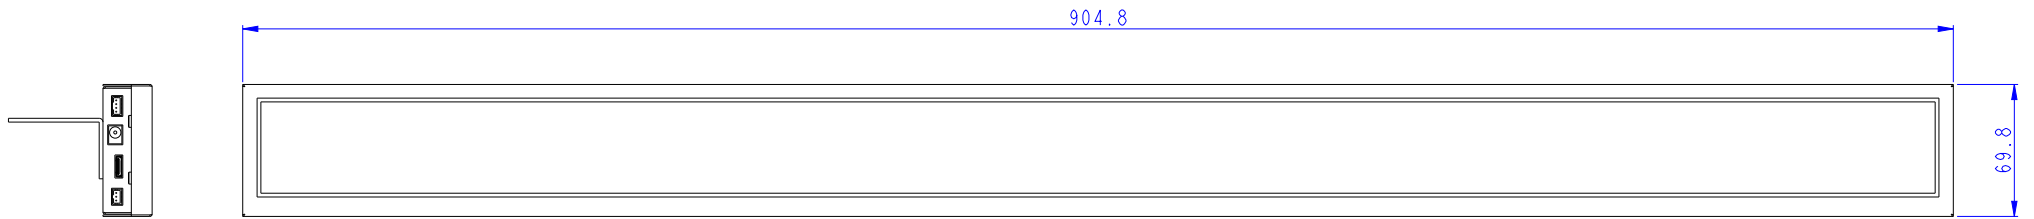

NEW	张建	2019-07-22
NO.	DESCRIPTION	NAME	DATE

GENERAL TOLERANCE				UNITS:	SCALE:	THIRD ANGLE
ANGLE: 0.5° DECIMAL: ±				mm	1:1	
>0-10	0.05	0.10	0.20	TITLE:	MODEL:	DRAWING NO.
>10-200	0.10	0.20	0.40	DRAWN:	CHECKED:	APPROVAL:
>200	0.20	0.40	0.80	SHEET: 1 OF 1	张建	

6

5

4

3

2

1

D

D

C

C

B

B

A

A

6

5

4

3

2

1