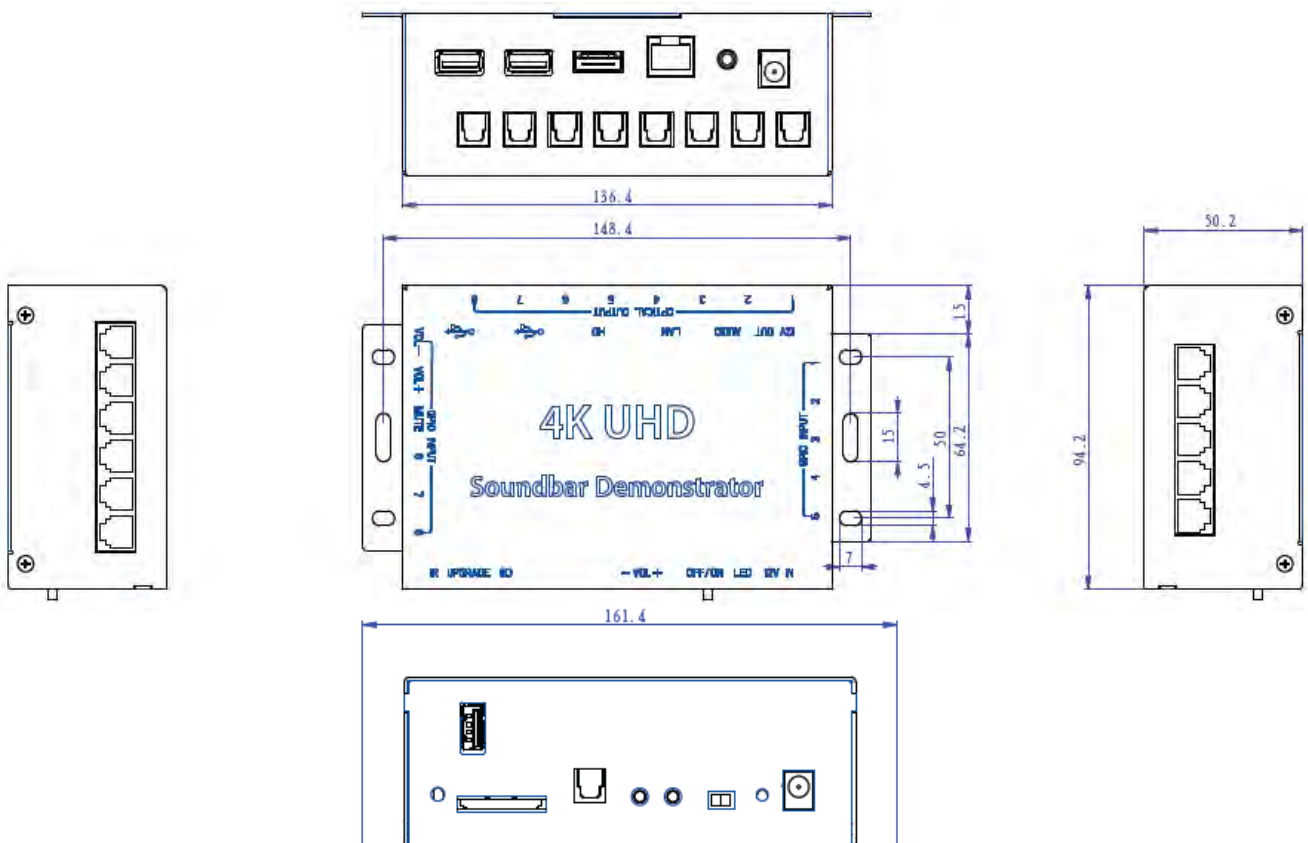

- > Commercial Tablet
- > Boxed Media Player
- > OpenFrame & All-in-One 1080P Player

● Industrial ● Commercial

10-bit 4K 60Hz Soundbar Demonstrator With Lighting Sync & XML Configurator

Quad-Core Processor With UHD output of 60 FPS & 2.0 HDMI

Ordering Options:

1. 1# 4K Soundbar Demonstrator Unit Console x1;
2. 2# AC Adapter x1;
3. 3# LED illuminated Push Button 19mm Diameter Cap up to 11 pcs;
4. 4# Capacitive Touch Button / Pad up to 11 pcs, or all built-in one Pad;
5. 5# Optical Cable up to 8pcs;
6. 6# Sandisk SD Card 8GB x1;
7. 7# Light Sync Control Boardx 1;
8. 8# LED Lighting Strap, controlling up to 8 strips.