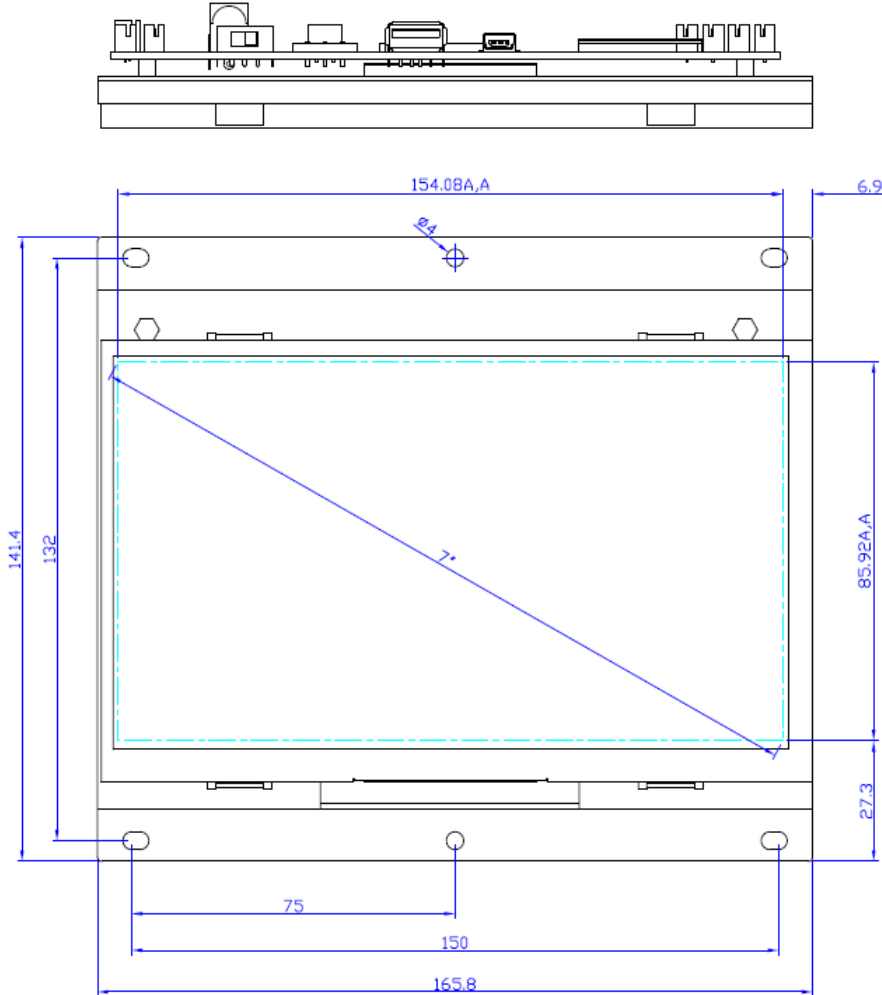

Commercial Grade Media Displays

From 4.3 inch To 32 inch

Mechanical Drawings:

OpenFrame Media Displays, Low-Power Version (Battery Power) Available

7-inch Model No.: OP7001

Overview

Wide range of openframe commercial grade screens & displays, available with buttons and PIR(motion sensor). Battery power optional for 4.3", 7", 10.1", 15.6". All the displays have proven exceptional levels of reliability (via -20°C - 60°C aging 72 hours).

Applications

Retail Shelf-Edge, Kiosk, Vending, Education, Commercial and Industrial environments.

Key Features

- > Designed for commercial use
- > AC + Battery Power 2-in-1 for 4.3/7/10.1/15.6-inch;
- > Interactive options available for all models;
- > 2 boards fit all models: one board for battery power models ; the other board for HD series.
- > Customization against volume order