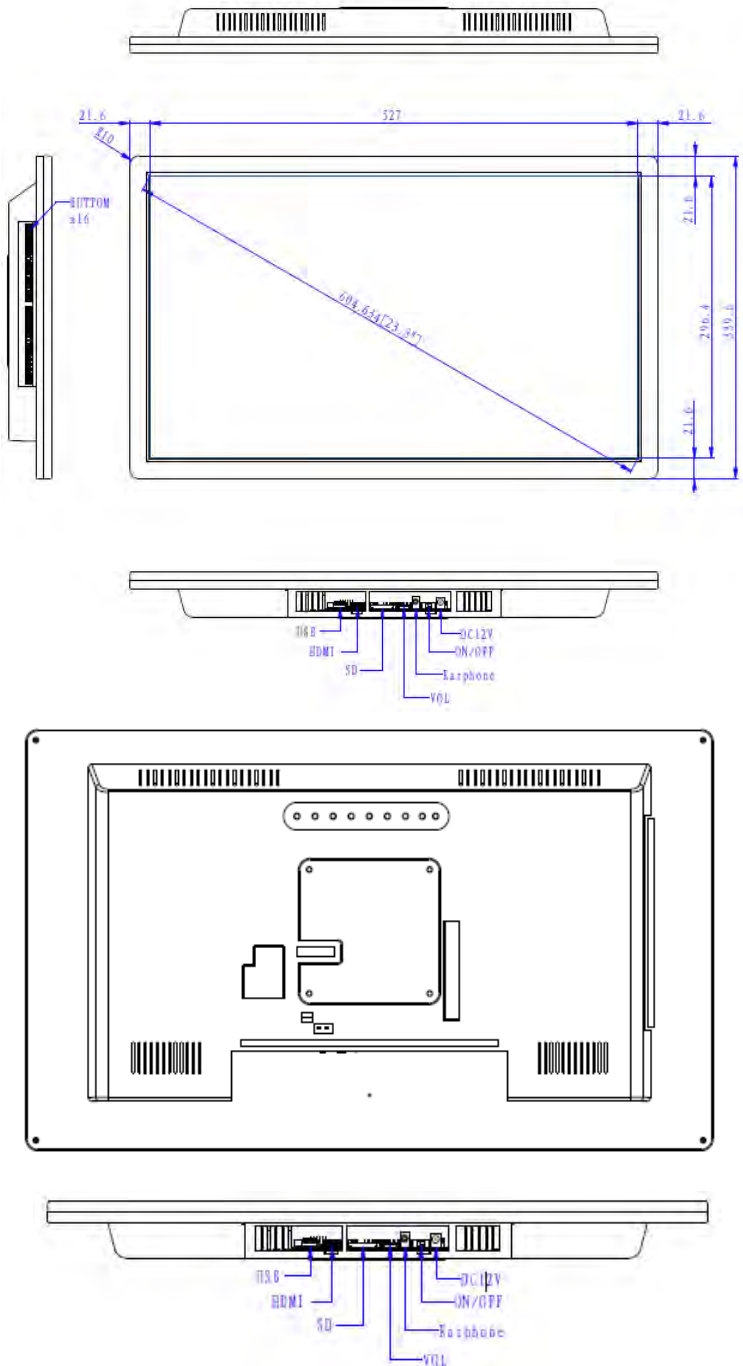

- > Commercial Tablet
- > Boxed Media Player
- > OpenFrame & All-in-One 1080P Player

• Point-of-Sale • Industrial • Commercial

Framed 23.8" Commercial Tablet Android Touchscreen

Quad-Core Processor With Full HD 1920x1080 pixels 23.8"LCD panel

Mechanical Drawings

Ordering Options:

Tablet Console: 23.8 inch Android Kiosk Capacitive
AC Adatper: 12V /3A