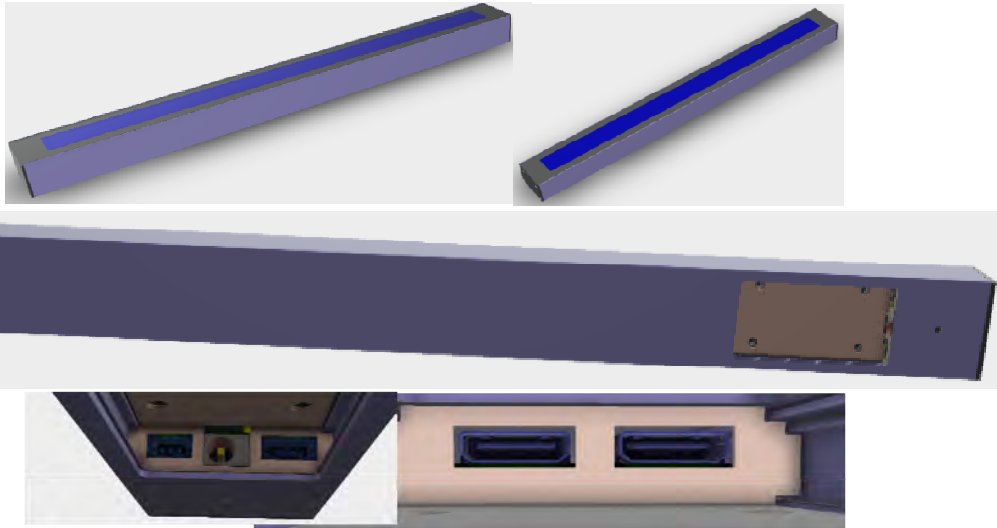

- > Commercial Tablet
- > Boxed Media Player
- > OpenFrame & All-in-One 1080P Player
- Point-of-Sale • Industrial • Commercial

Electronic Shelf Label With VideoWall Function

Available in VideoWall Monitor As Well As Android Networked Version

Mechanical Drawings