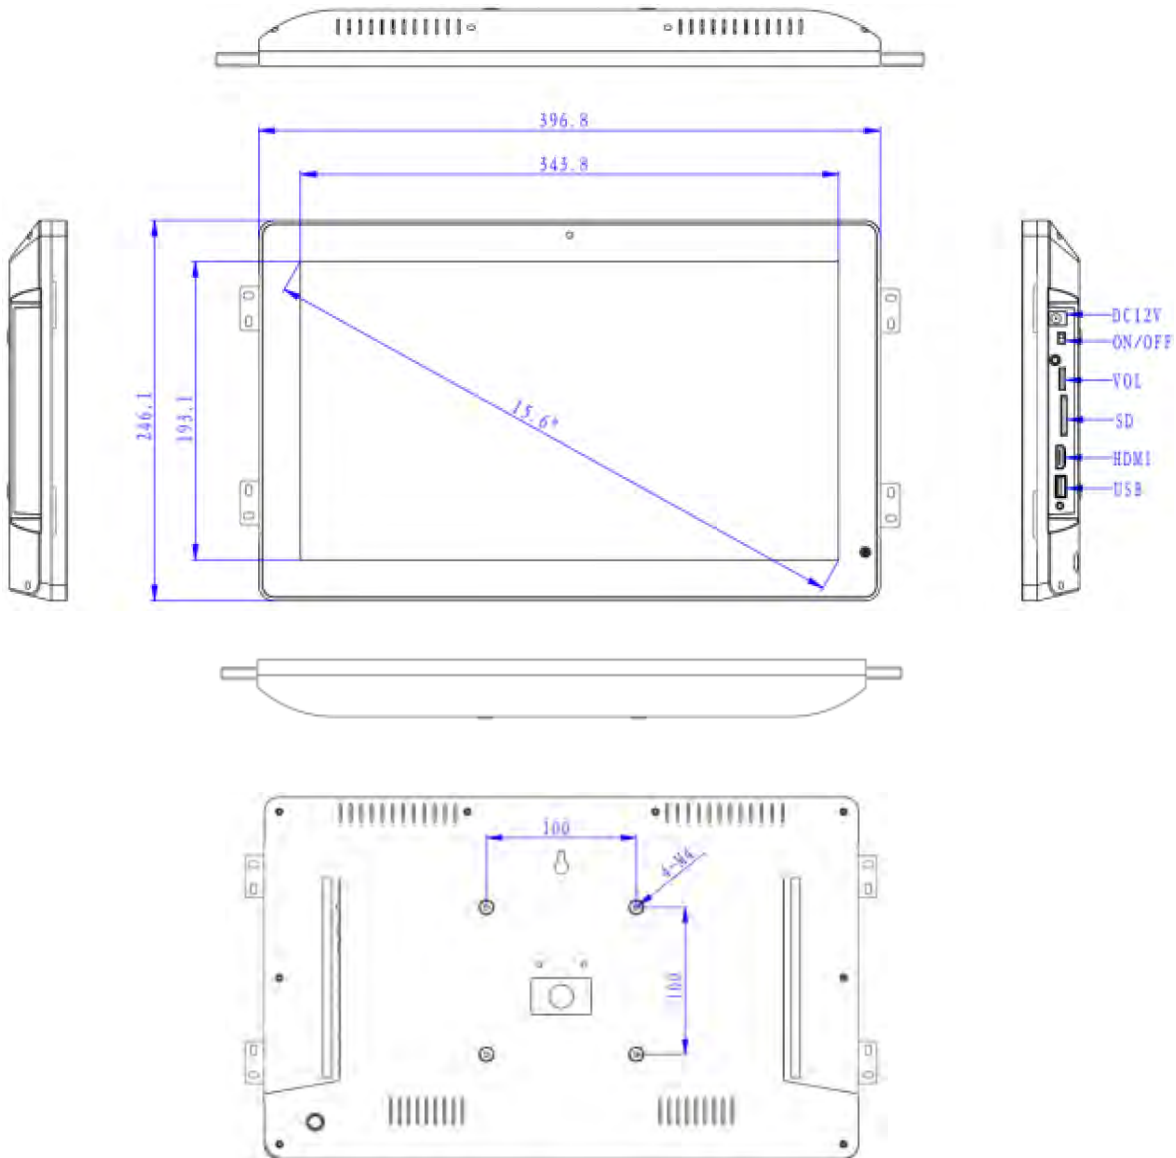

Mechanical Drawings

Ordering Options:

Player Console: 15.6-inch Video Screen

AC Adatper: 12V /1.0A

Optical Sensor Buttons: Optional;

VESA Wall Mounts:Optional;

GPIO controls Protector:Included;

SD Card Protector: Included