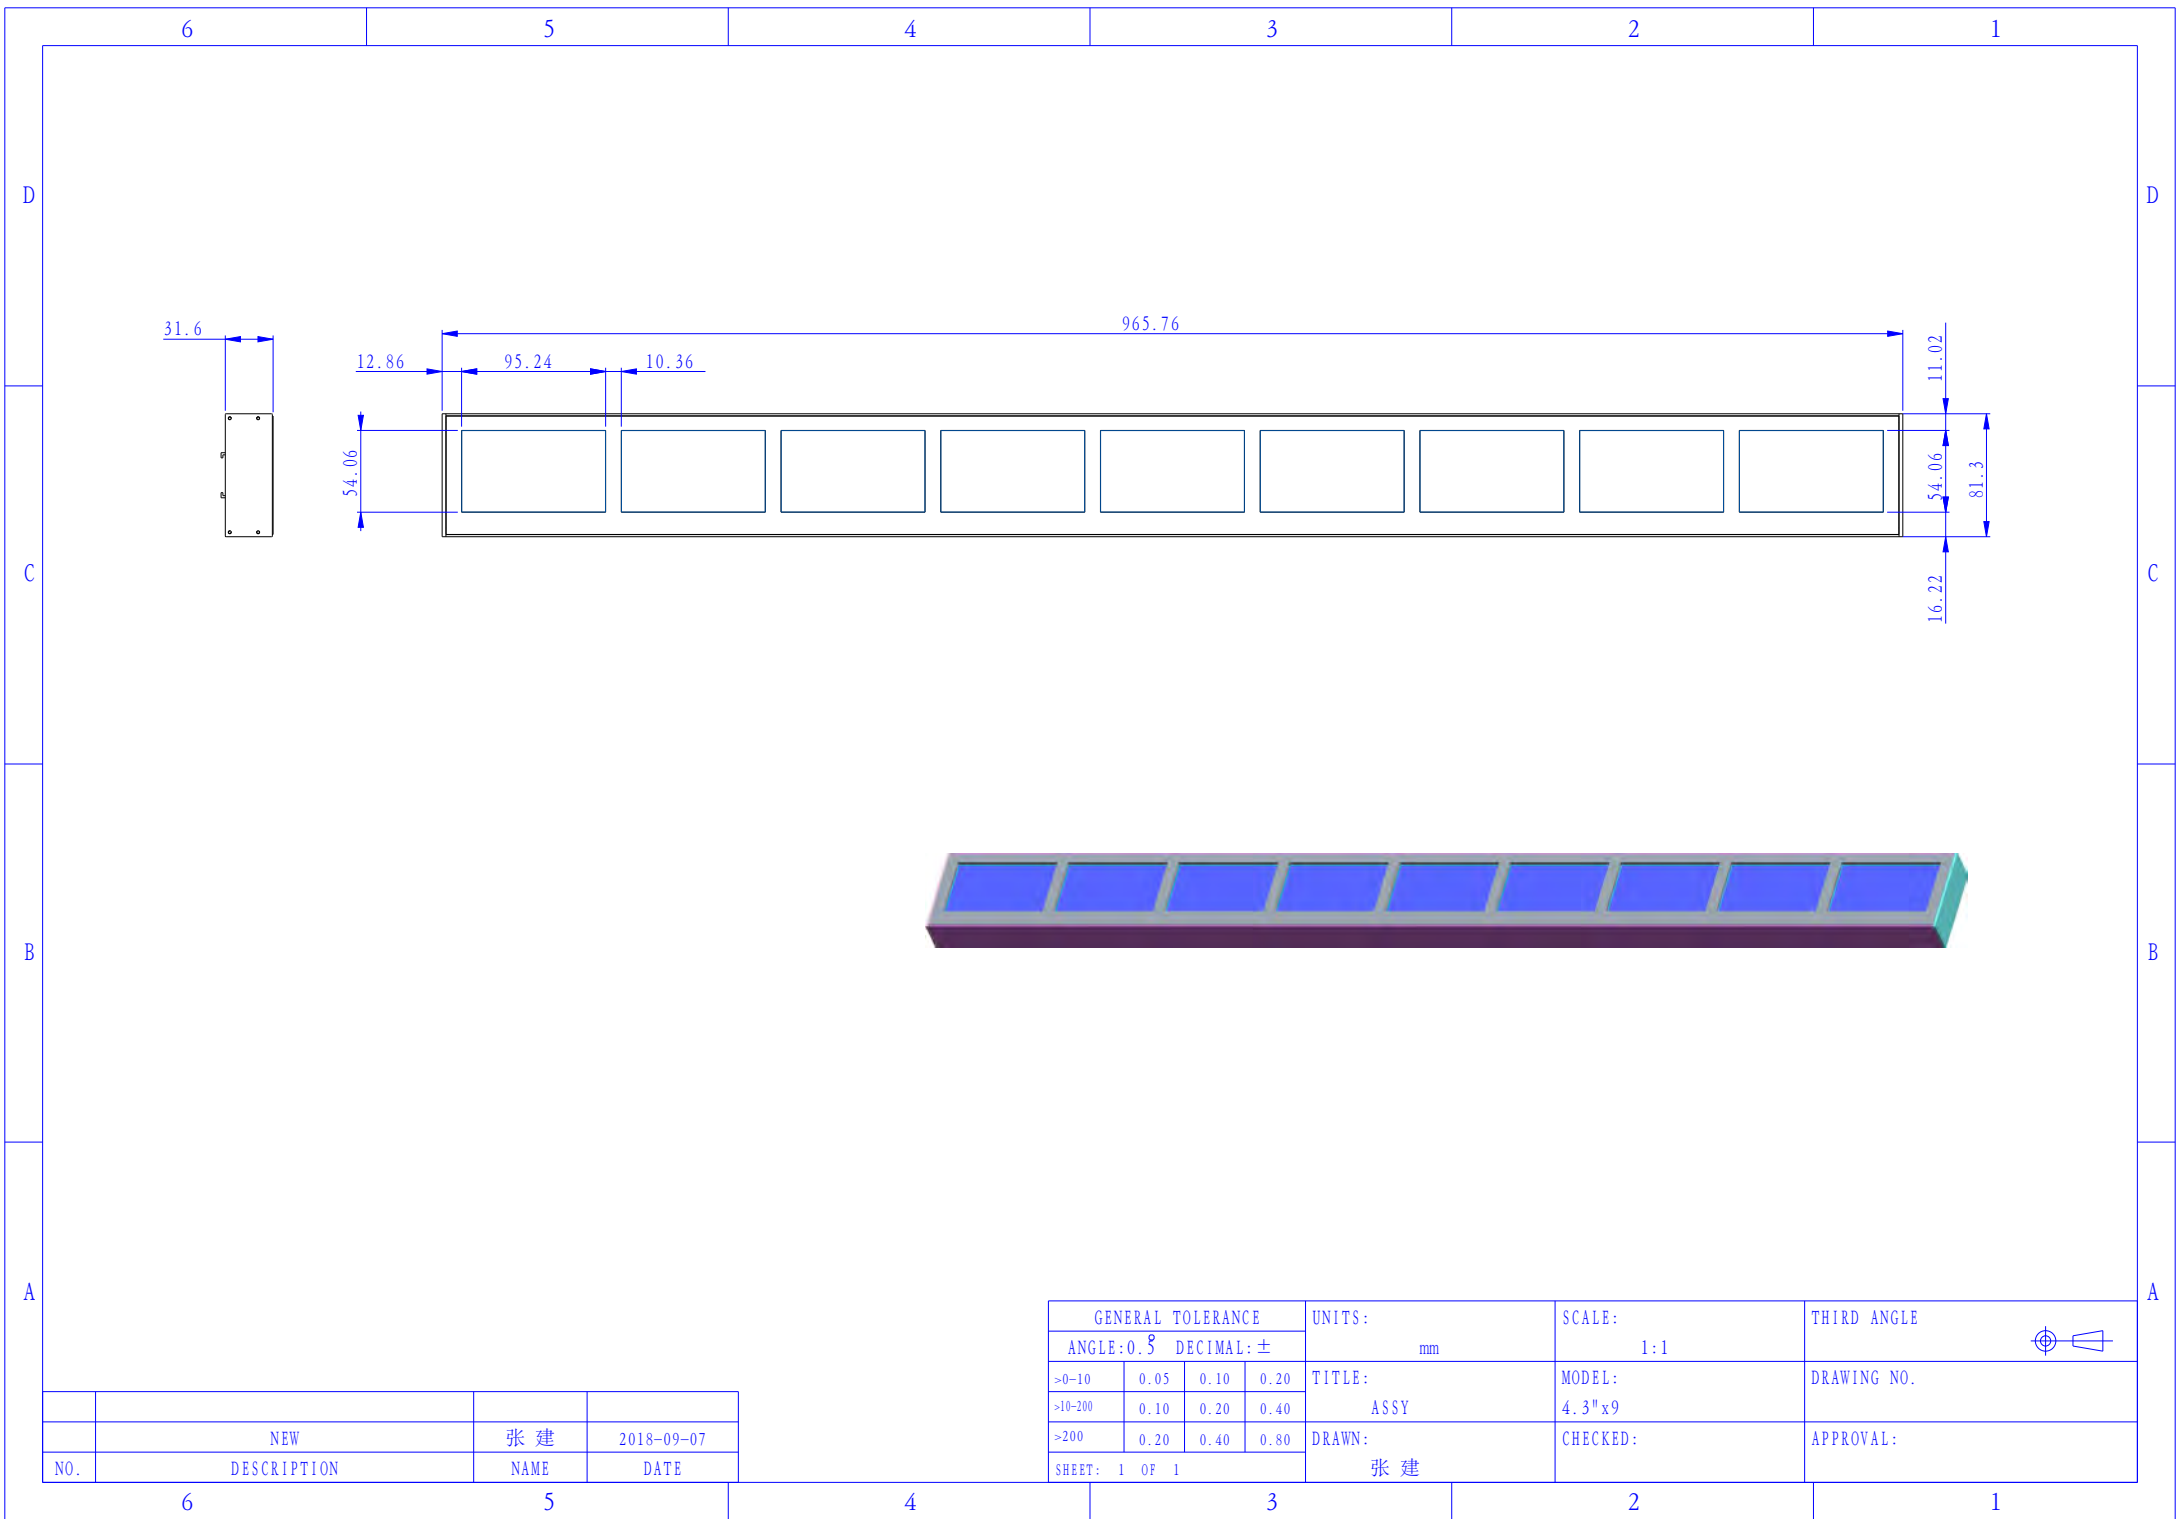

NEW	张建	2018-09-07
NO.	DESCRIPTION	NAME	DATE

GENERAL TOLERANCE				UNITS:	SCALE:	THIRD ANGLE
ANGLE: 0.5				mm	1:1	
≥0-10	0.05	0.10	0.20	TITLE:	MODEL:	DRAWING NO.
≥10-200	0.10	0.20	0.40	ASSY	4.3"x9	
≥200	0.20	0.40	0.80	DRAWN:	CHECKED:	APPROVAL:
SHEET: 1 OF 1				张建