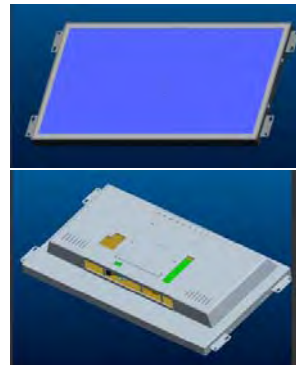

> Commercial Tablet

> Boxed Media Player

> OpenFrame & All-in-One 1080P Player

● Point-of-Sale ● Industrial ● Commercial

18.5" OpenFrame Monitor With HDMI-in

Industrial Grade Monitor With High Resolution LCD Panel