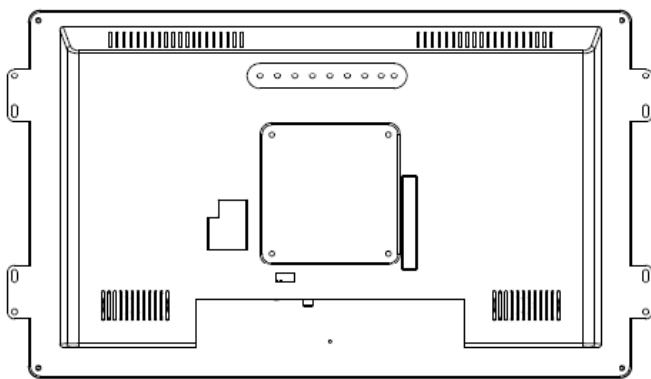

Applications

Retail Shelf-Edge, Kiosk, Vending, Education, Commercial and Industrial environments.

Key Features

- > Designed for commercial use
- > AC + Battery Power 2-in-1 for 4.3/7/10.1/15.6-inch;
- > Interactive options available for all models;
- > 2 boards fit all models: one board for battery power models ; the other board for HD series.
- > Customization against volume order