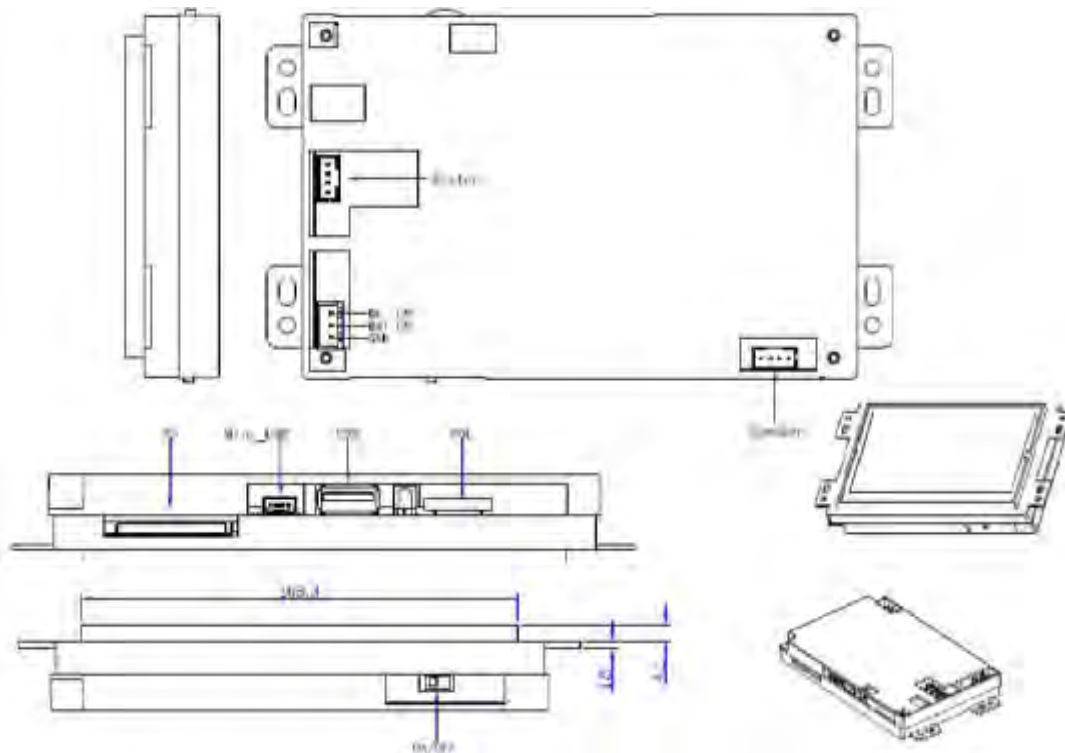

Open Frame

Battery Power

Push Button

Motion Sensor

Custom Build Available