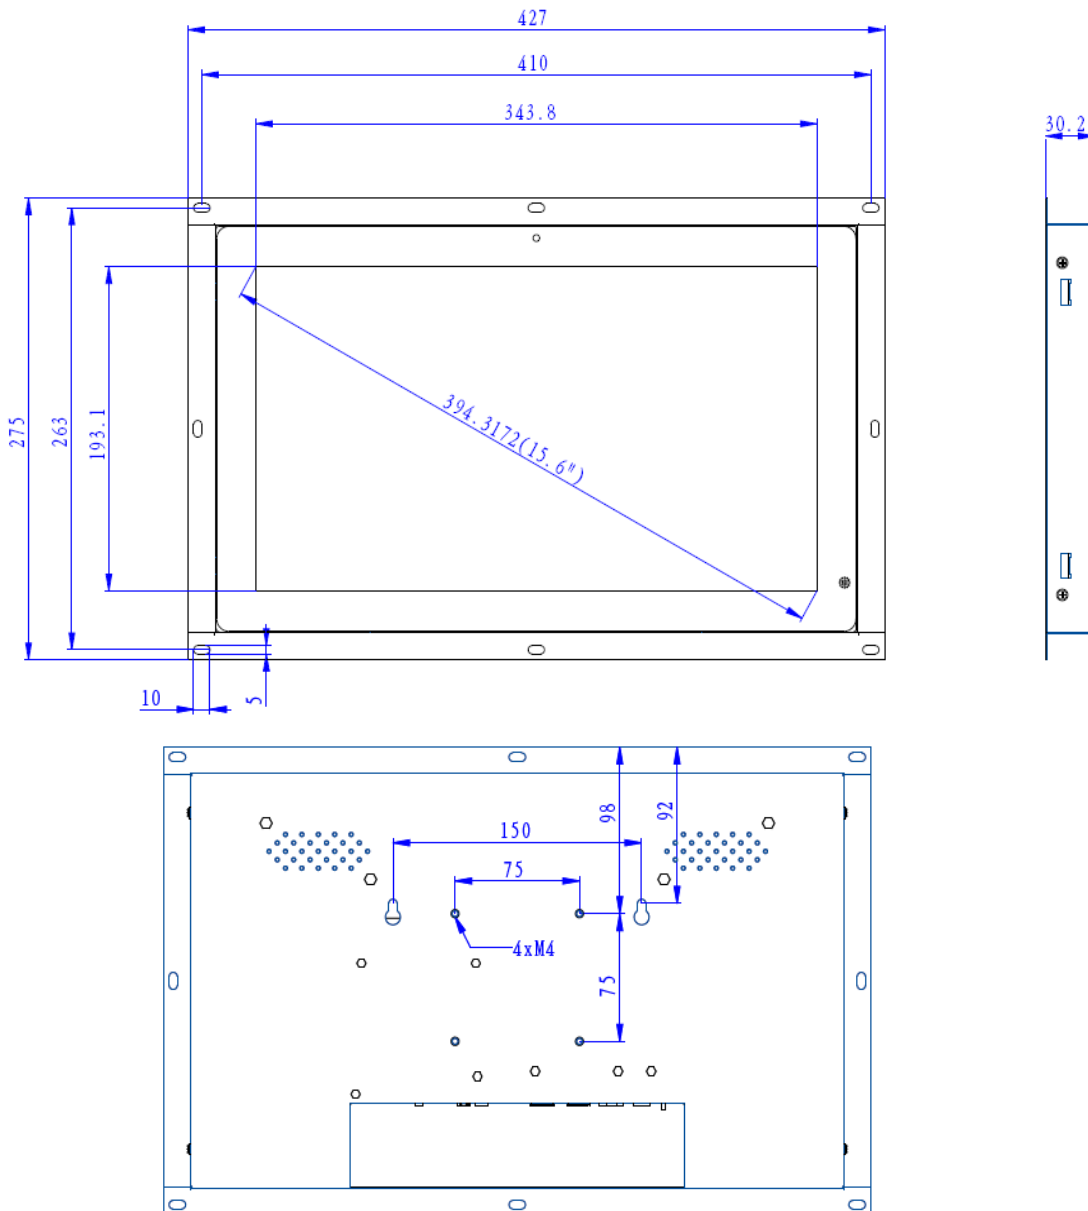

- > Commercial Tablet
- > Boxed Media Player
- > OpenFrame & All-in-One 1080P Player

● Point-of-Sale ● Industrial ● Commercial

Open Frame 15.6" Commercial Tablet Android Touchscreen

Quad-Core Processor With Full HD 1920x1080 pixels 15.6"LCD panel

Mechanical Drawings