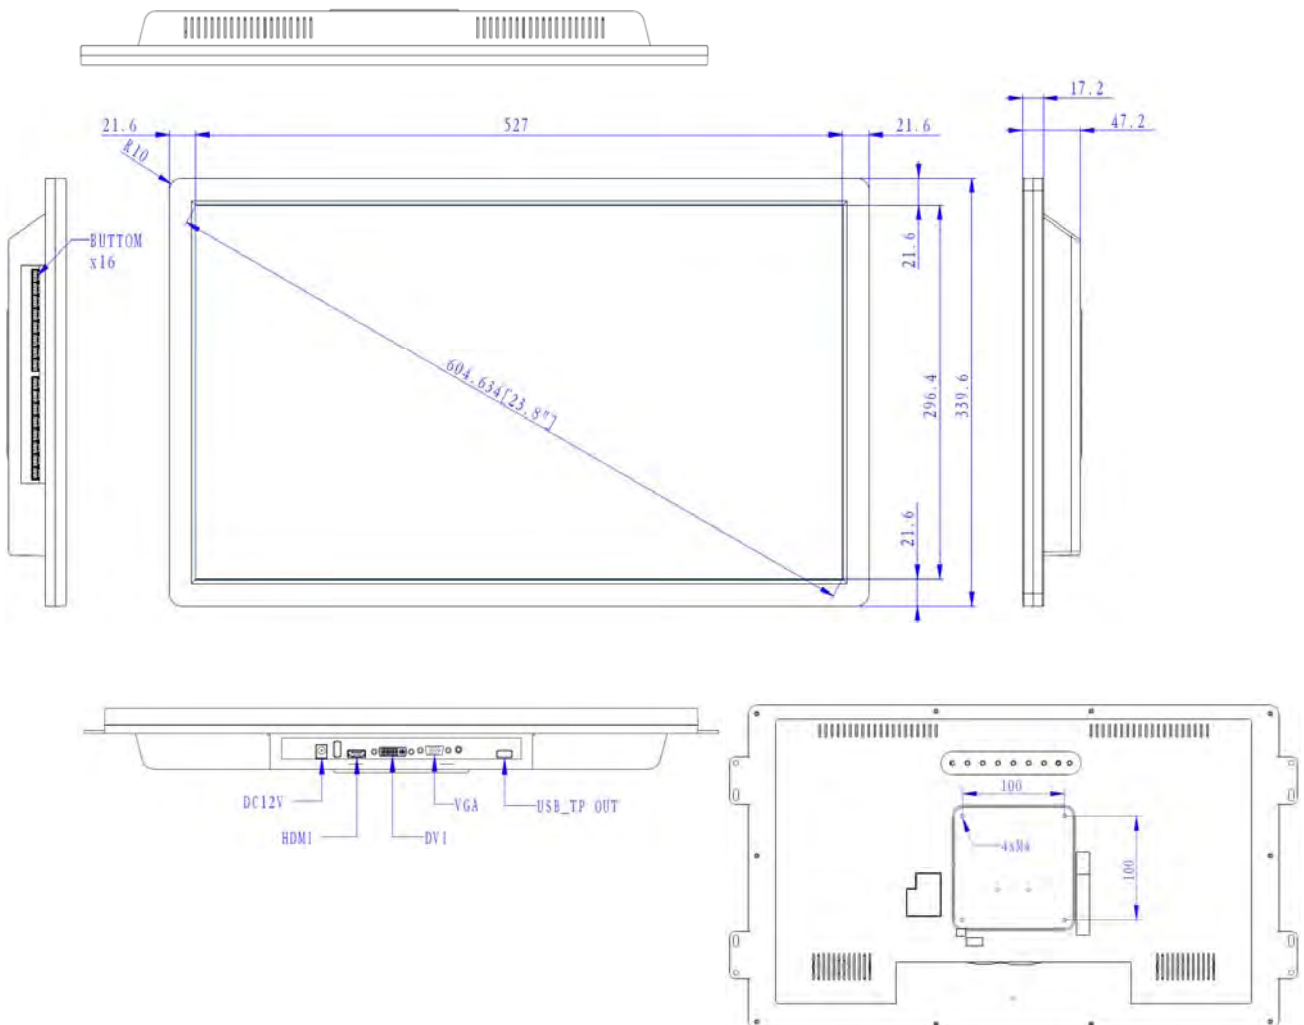

Mechanical Drawings