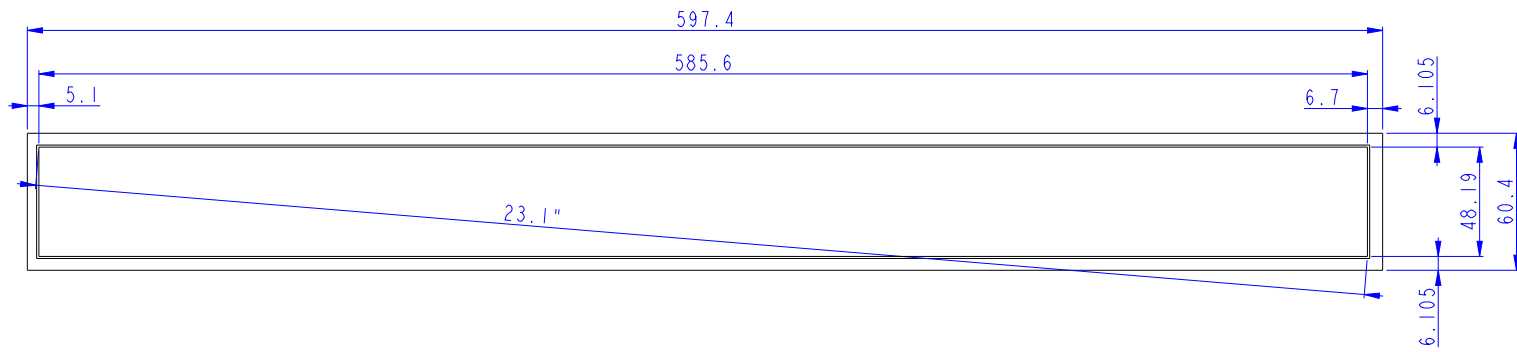

GENERAL TOLERANCE				UNITS:	SCALE:	THIRD ANGLE
ANGLE: 0.5° DECIMAL: ±				mm	1:1	
>0-10	0.05	0.10	0.20	TITLE:	MODEL:	DRAWING NO.
>10-200	0.10	0.20	0.40	ASSY	ATMP231-01+AT1507-V24.0F	ATMP231-01-ASSY
>200	0.20	0.40	0.80	DRAWN:	CHECKED:	APPROVAL:
SHEET: 1 OF 1				张建		

NO.	NEW	张建	2019-10-30
	DESCRIPTION	NAME	DATE