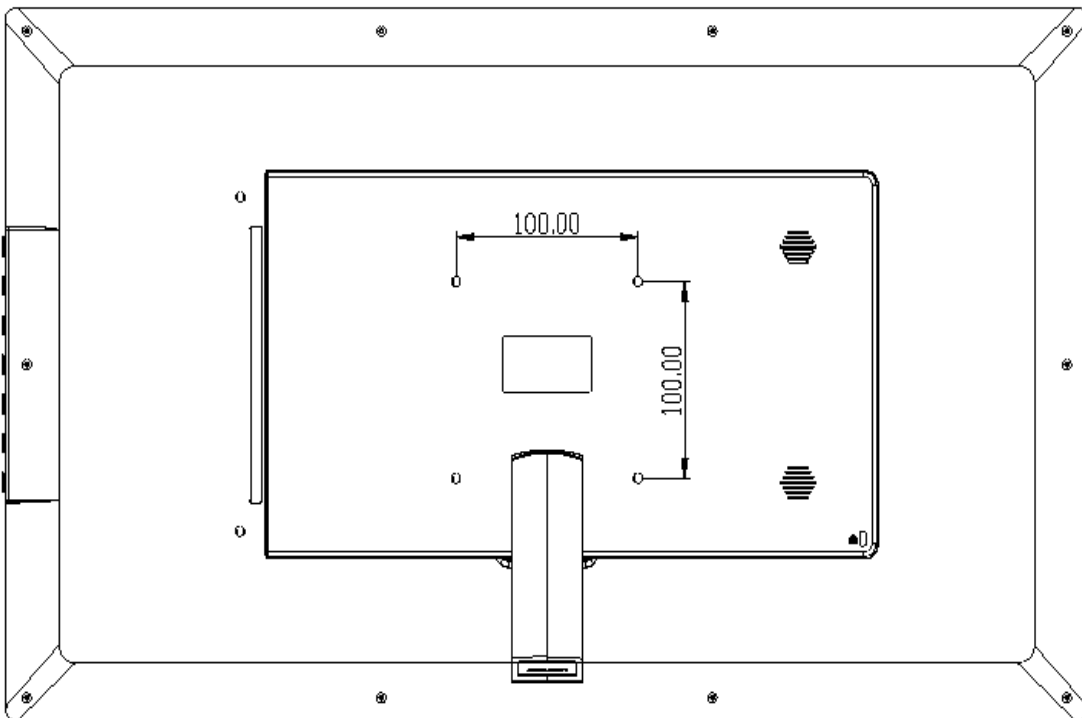

What Makes Us Different

Reliability Verification: Aging @ -20°C - 60°C for 72 hours

LCD Backlight Made Based on Calibrated Chromaticity Coordinates

10.1 inch

14-inch

15.6 inch

18.5 inch

21.5 inch