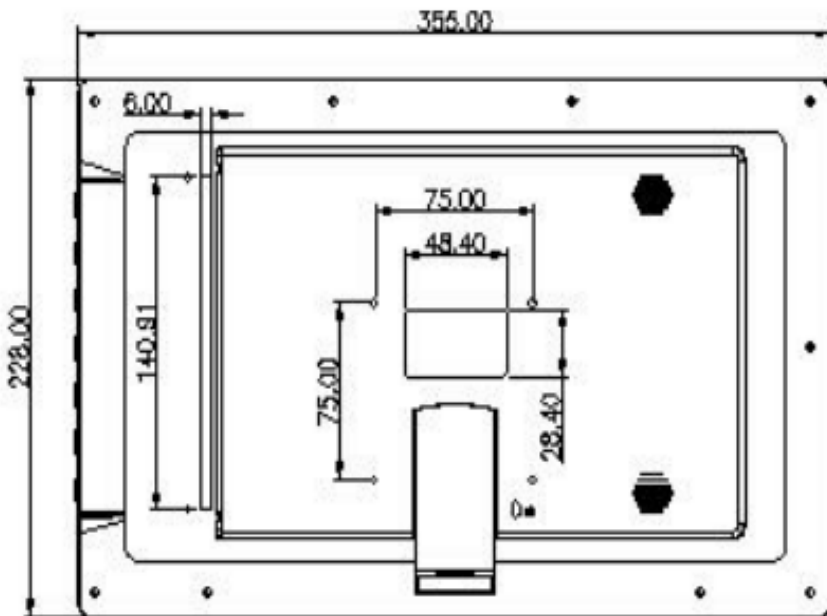

What Makes Us Different

Reliability Verification: Aging @ -20°C - 60°C for 72 hours

LCD Backlight Made Based on Calibrated Chromaticity Coordinates

10.1 inch

14-inch

15.6 inch

18.5 inch

21.5 inch