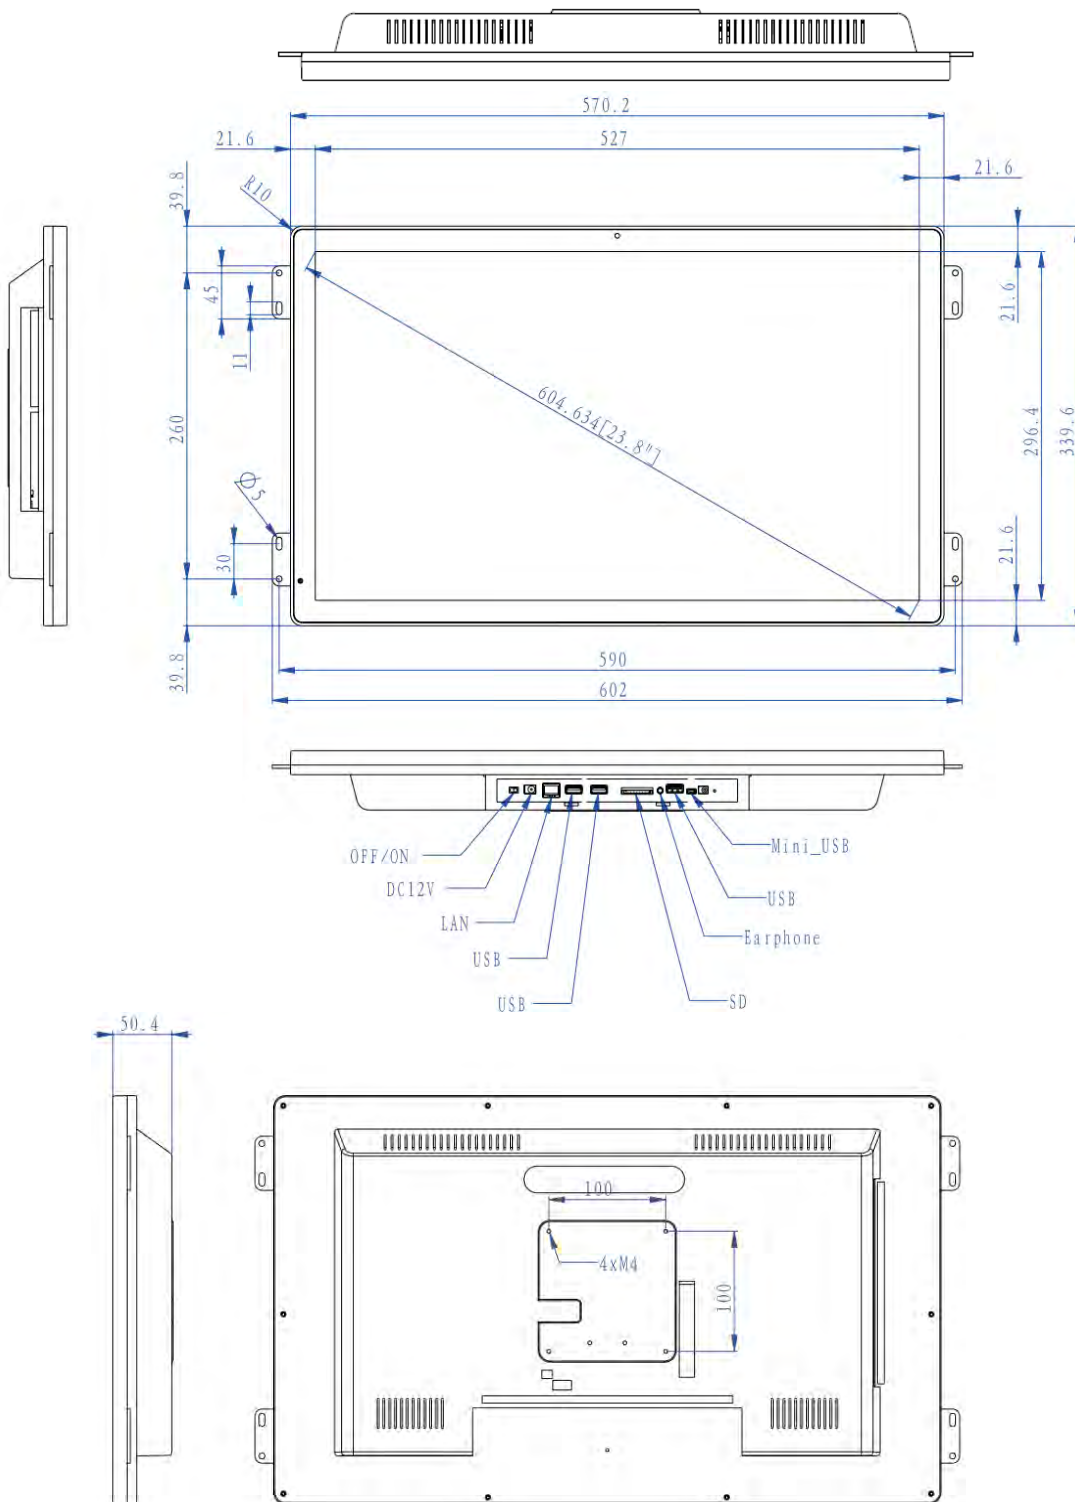

- > Commercial Tablet
- > Boxed Media Player
- > OpenFrame & All-in-One 1080P Player
- Point-of-Sale ● Industrial ● Commercial

Open Frame 23.8" Commercial Tablet Android Touchscreen

Quad-Core Processor With Full HD 1920x1080 pixels 23.8"LCD panel

Mechanical Drawings

Ordering Options:

Tablet Console: 23.8 inch Android Kiosk Capacitive
AC Adatper: 12V /3A