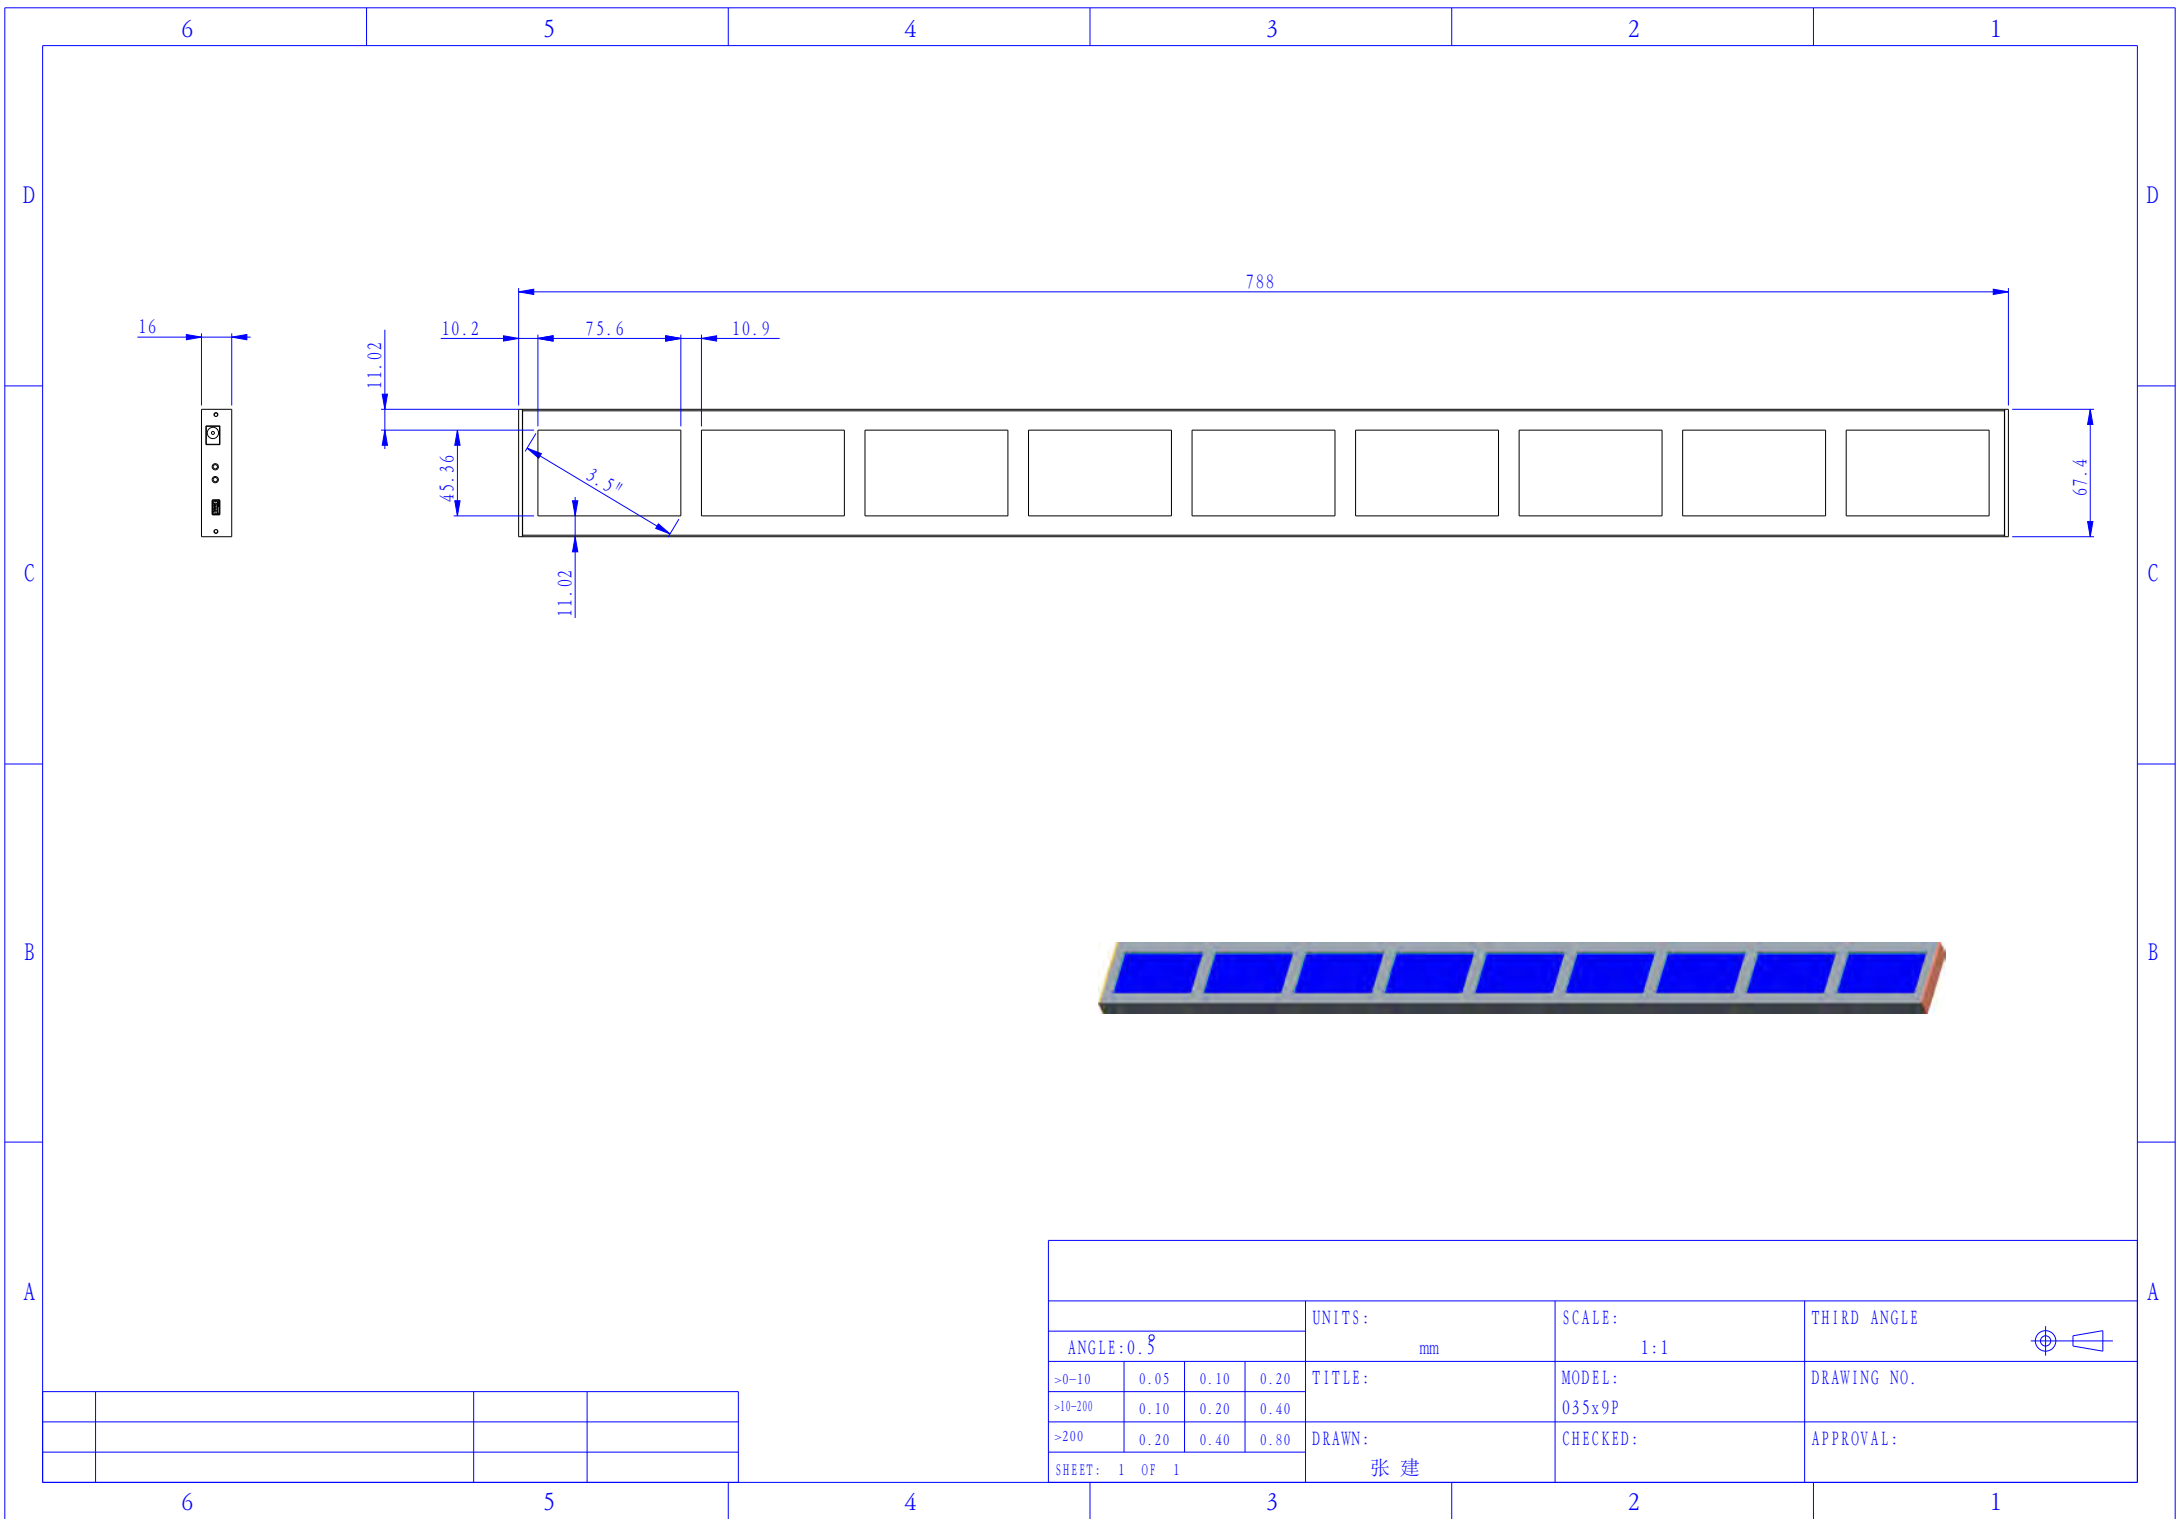

UNITS:	SCALE:	THIRD ANGLE
ANGLE: 0.5°				mm	1:1	
≥0-10	0.05	0.10	0.20	TITLE:	MODEL:	DRAWING NO.
≥10-200	0.10	0.20	0.40		035x9P	
≥200	0.20	0.40	0.80	DRAWN:	CHECKED:	APPROVAL:
SHEET: 1 OF 1				张建