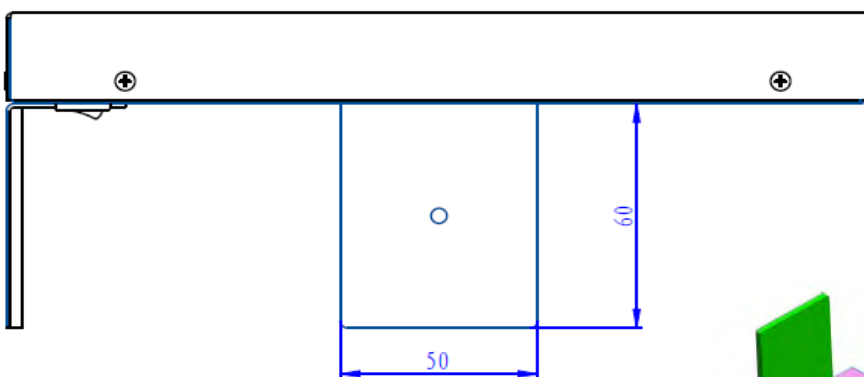

8.1-inch Shelf Talker Video Player With Shelf Mounts

8.1 inch IPS 1600x480 high resolution screen, optional with user activation retail peripherals

Gallery & Mechanical Drawings

Ordering Options:

Player Console: 8.1-inch IPS Video Screen

AC Adatper: 12V /1A

Shelf Mounts: standard right angle type with magnet;