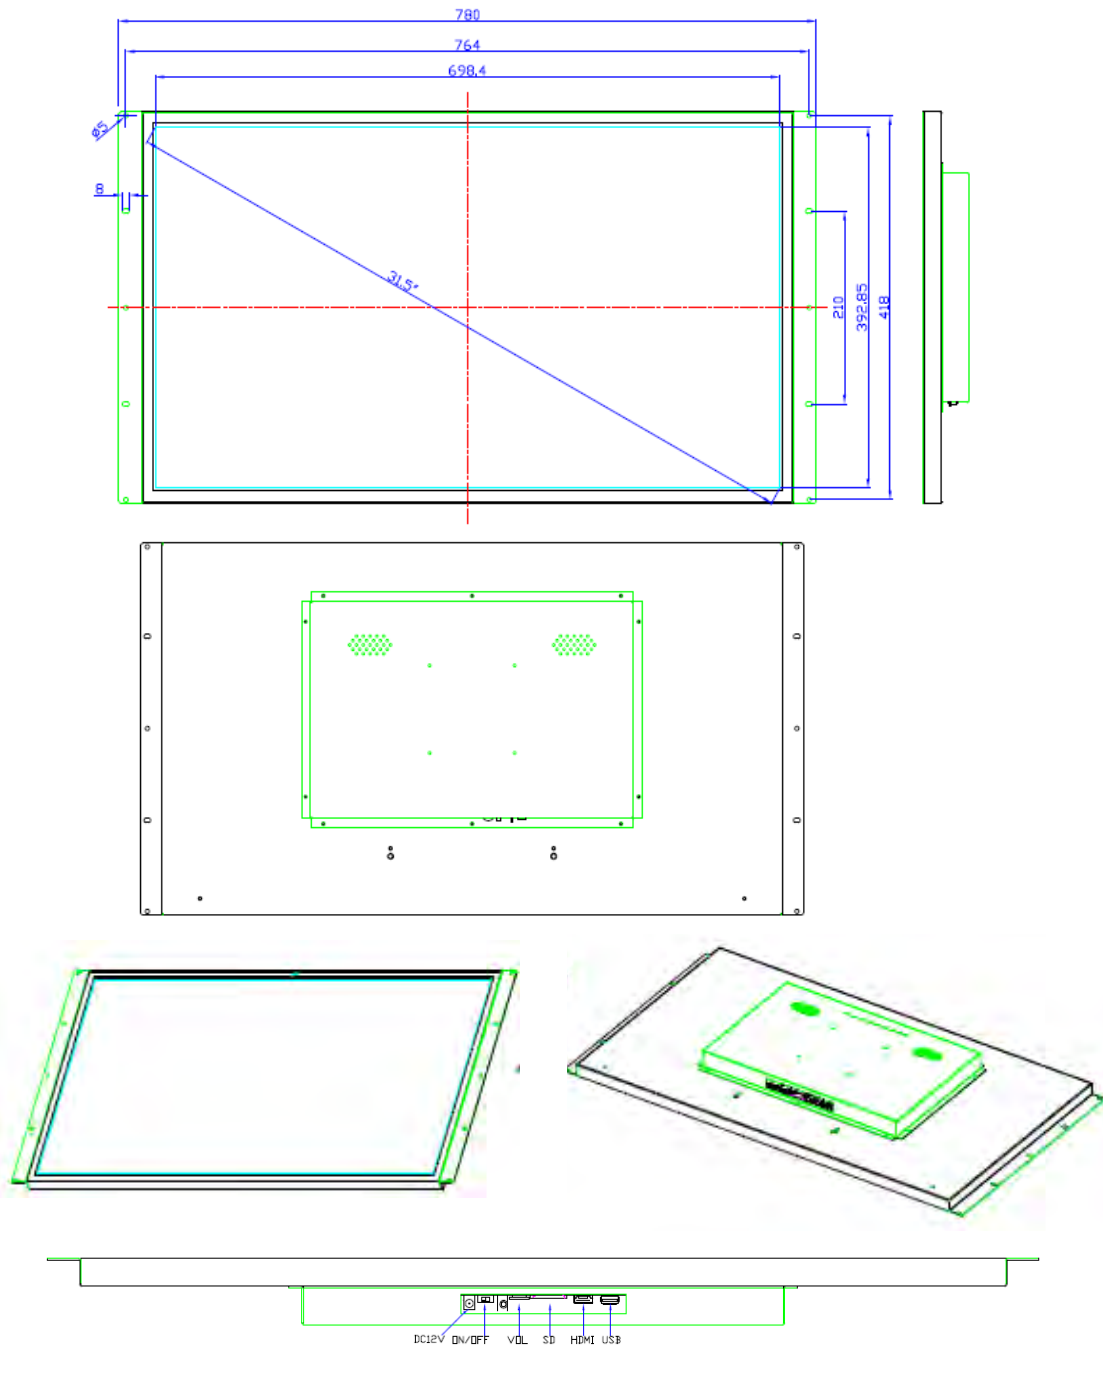

32" OpenFrame VideoPoster LCD Media Player

Commercial-Grade HD Digital Media Player & LCD Video Display System

Mechanical Drawings

Ordering Options:

Player Console: 32 inch openframe monitor

AC Adatper: 12V /3.5A