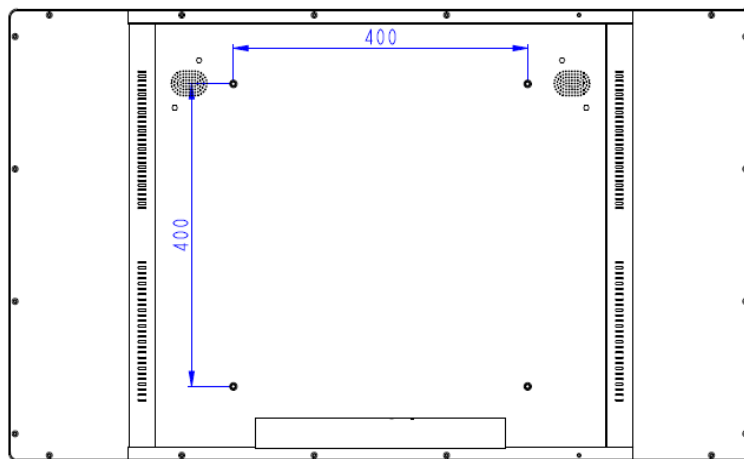

- > Commercial Tablet
- > Boxed Media Player
- > OpenFrame & All-in-One 1080P/4k Player
- Point-of-Sale ● Industrial ● Commercial

43" Commercial Tablet Android

Quad-Core Processor With UHD 3840x2160 pixels 43"LCD panel

Model No.:Droid4300

Gallery