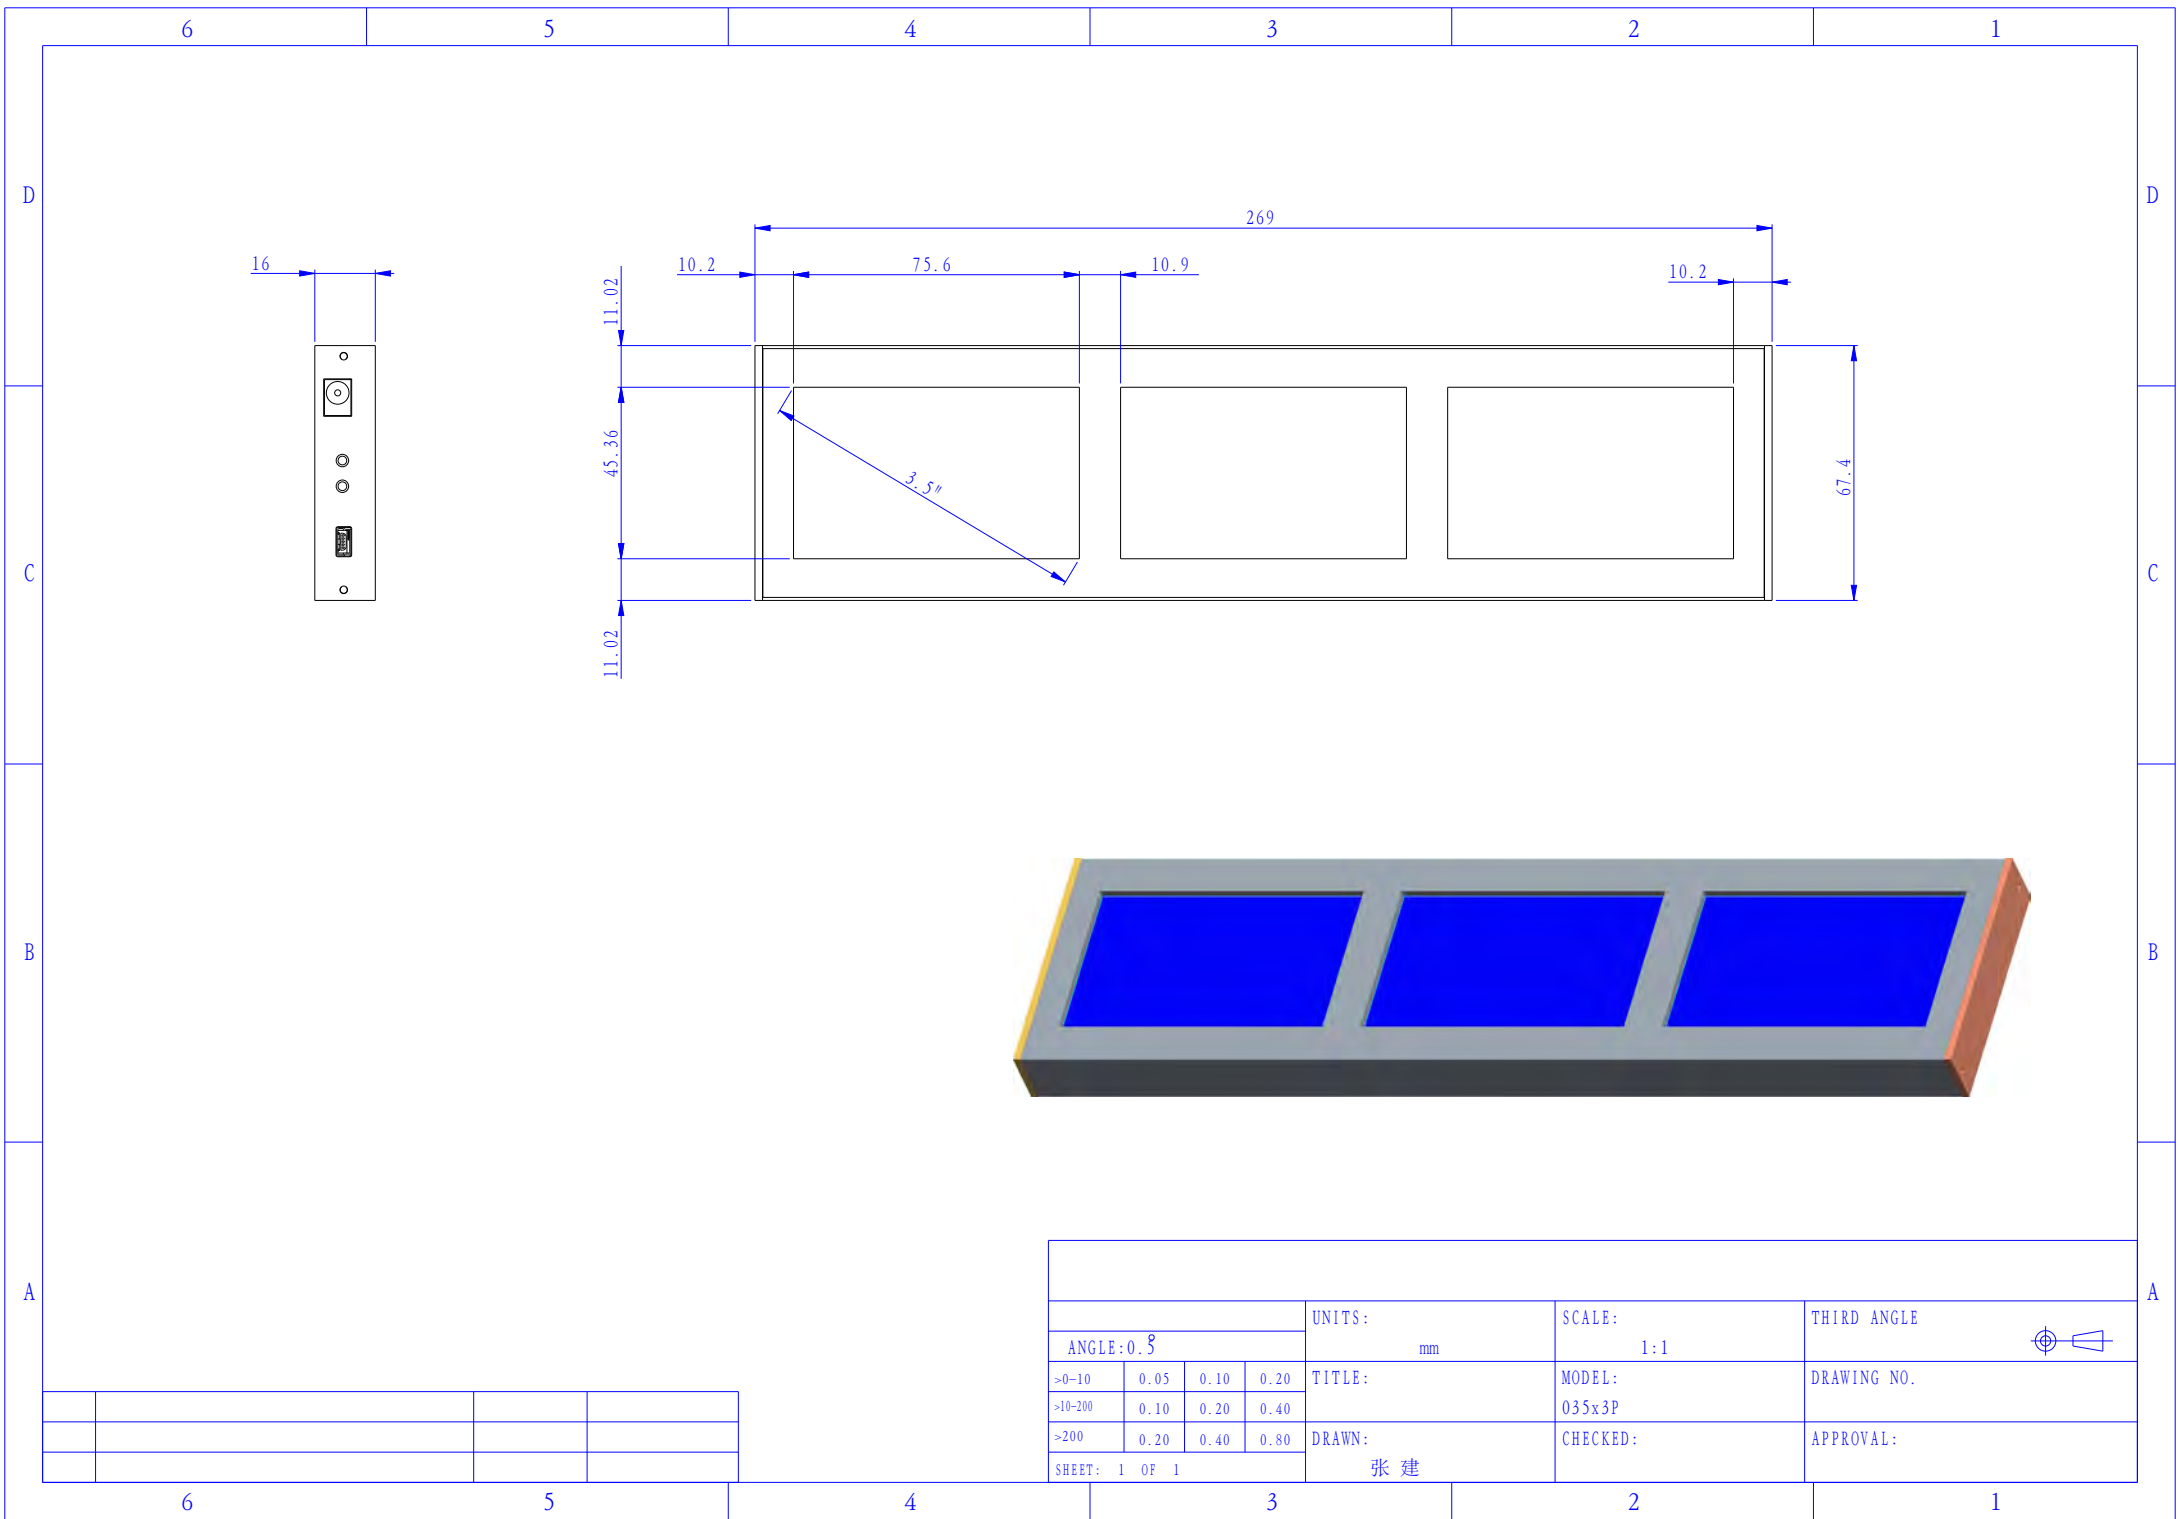

ANGLE: 0.5°				UNITS: mm	SCALE: 1:1	THIRD ANGLE
≥0-10	0.05	0.10	0.20	TITLE:	MODEL: 035x3P	DRAWING NO.
≥10-200	0.10	0.20	0.40	DRAWN: 张建	CHECKED:	APPROVAL:
≥200	0.20	0.40	0.80	SHEET: 1 OF 1