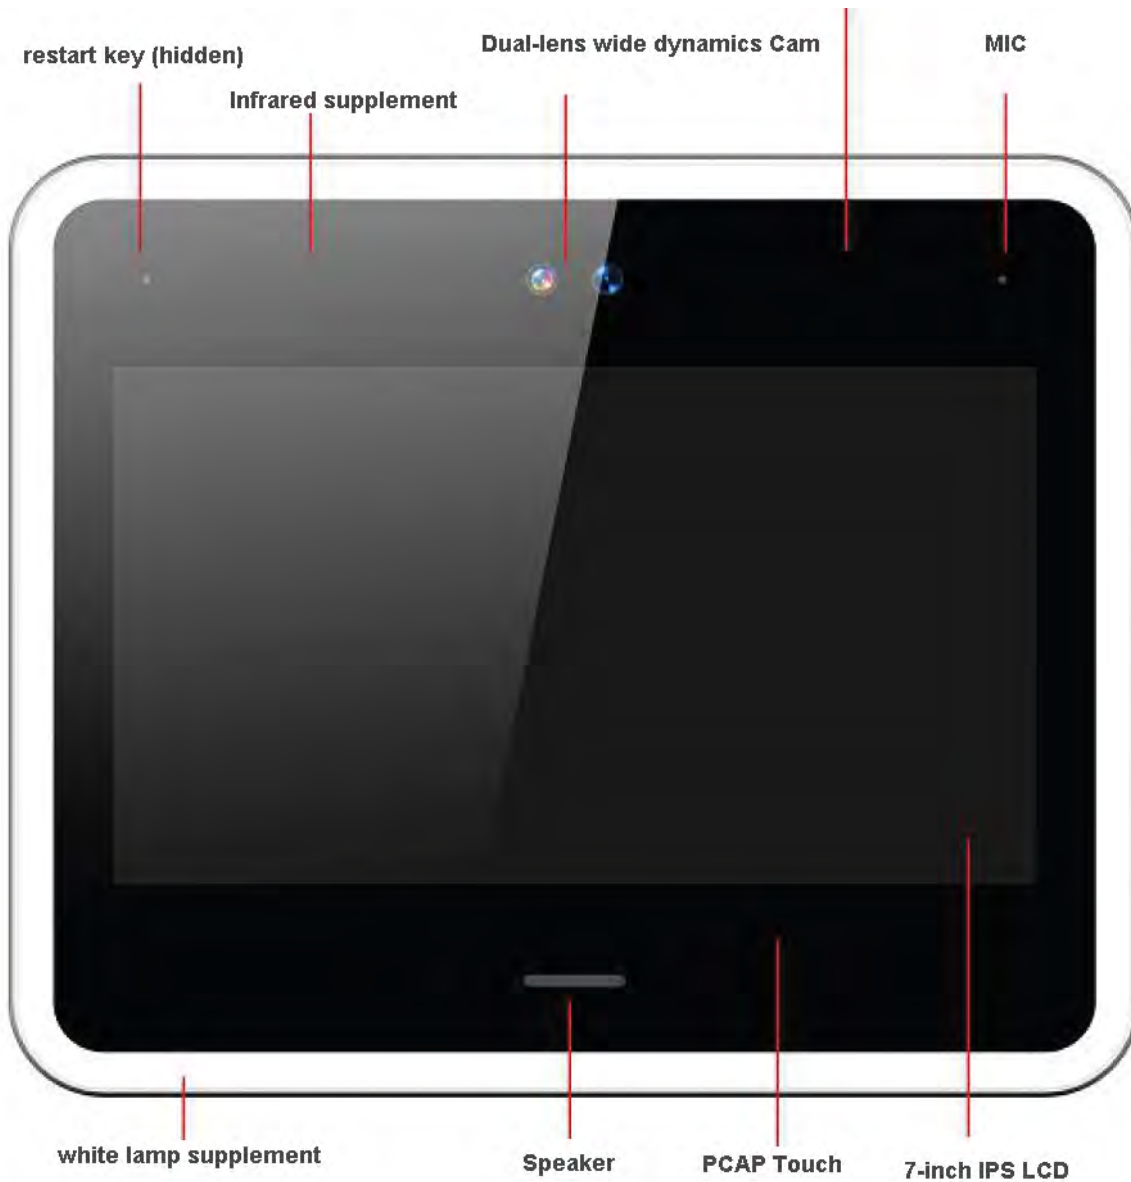

Frontal user elements: