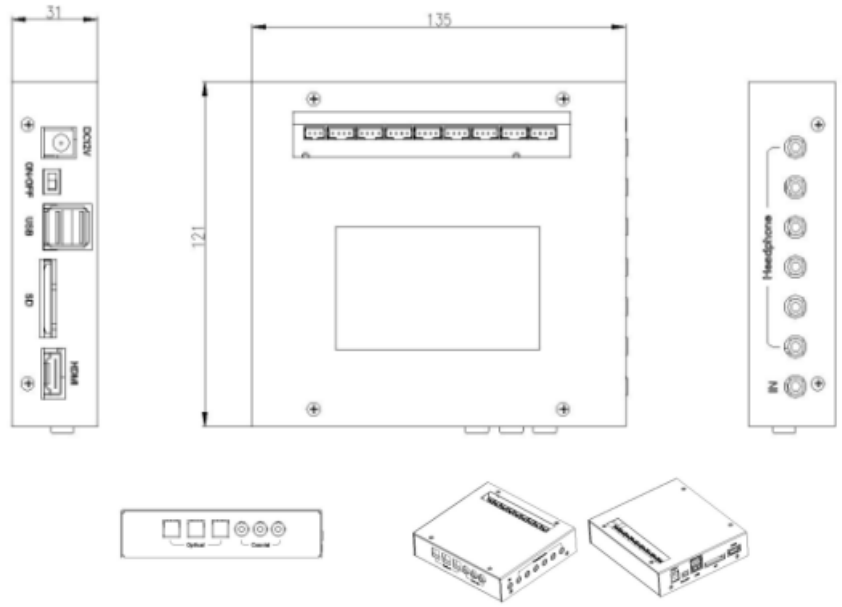

Audio Retail Demonstration Boxed Media Player, Optional with Customer Audio Line-in (Model No.: A10HS)

- >File formats include FLAC, WAV, and MP3;
- >Plays high bit rate MP3 files (up to 320 kbps) ideal for demonstrating superior quality headphones;
- >Simple controls for music and volume adjustments invite the shopper to interact with merchandise;
- >Retail-hardened selector buttons are user friendly, and withstand heavy use.