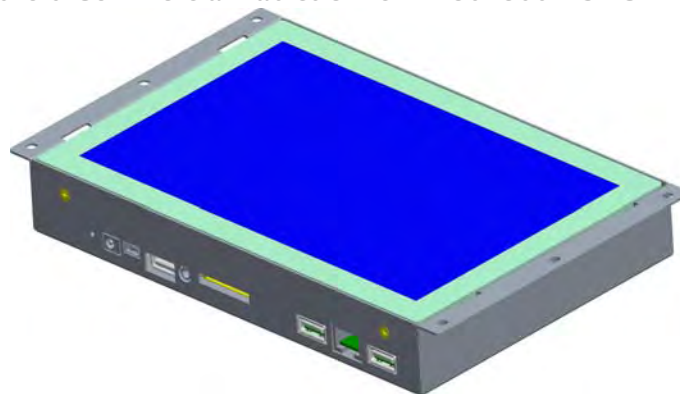

Specifications

LCD Shelf-Edge With Programmable Playback List

14-inch To 32-inch

7-inch

Compact, Light-weight, Fast-deployment

10.1"

Framed Display With Frontal Capacitive touch buttons (Optional with GPIO Buttons)

- > Commercial Tablet
- > Boxed Media Player
- > OpenFrame & All-in-One 1080P Player
- Point-of-Sale • Industrial • Commercial

Open Frame 7-inch IPS Retail Tablet Android

Android Commercial Tablet 7 inch 1024x600 IPS LCD

Mechanical Drawing

Ordering Options:

Player Console: 7-inch IPS Retail Tablet Open Frame
AC Adatper: 12V /1A
 Tablet Top Stand: Optional;
 VESA Wall Mounts:Optional;
 Floor Standing Mounts:Optional:

Open Frame 8-inch IPS Retail Tablet Android

Android Commercial Tablet 8 inch 1280x800 IPS LCD

Highlighted Features

- > Integrated smart content authoring software
- > Auto playback of appointed app
- > Full screen display without Android menu bar
- > Password protection for exiting the app
- > Auto SD card content update by USB key
- > Auto power on/off at designated time
- > Optional with various POS peripherals with fixed trigger parameters
- > Compatible with third-party CMS
- > 24-hour self-monitor & reset capabilities