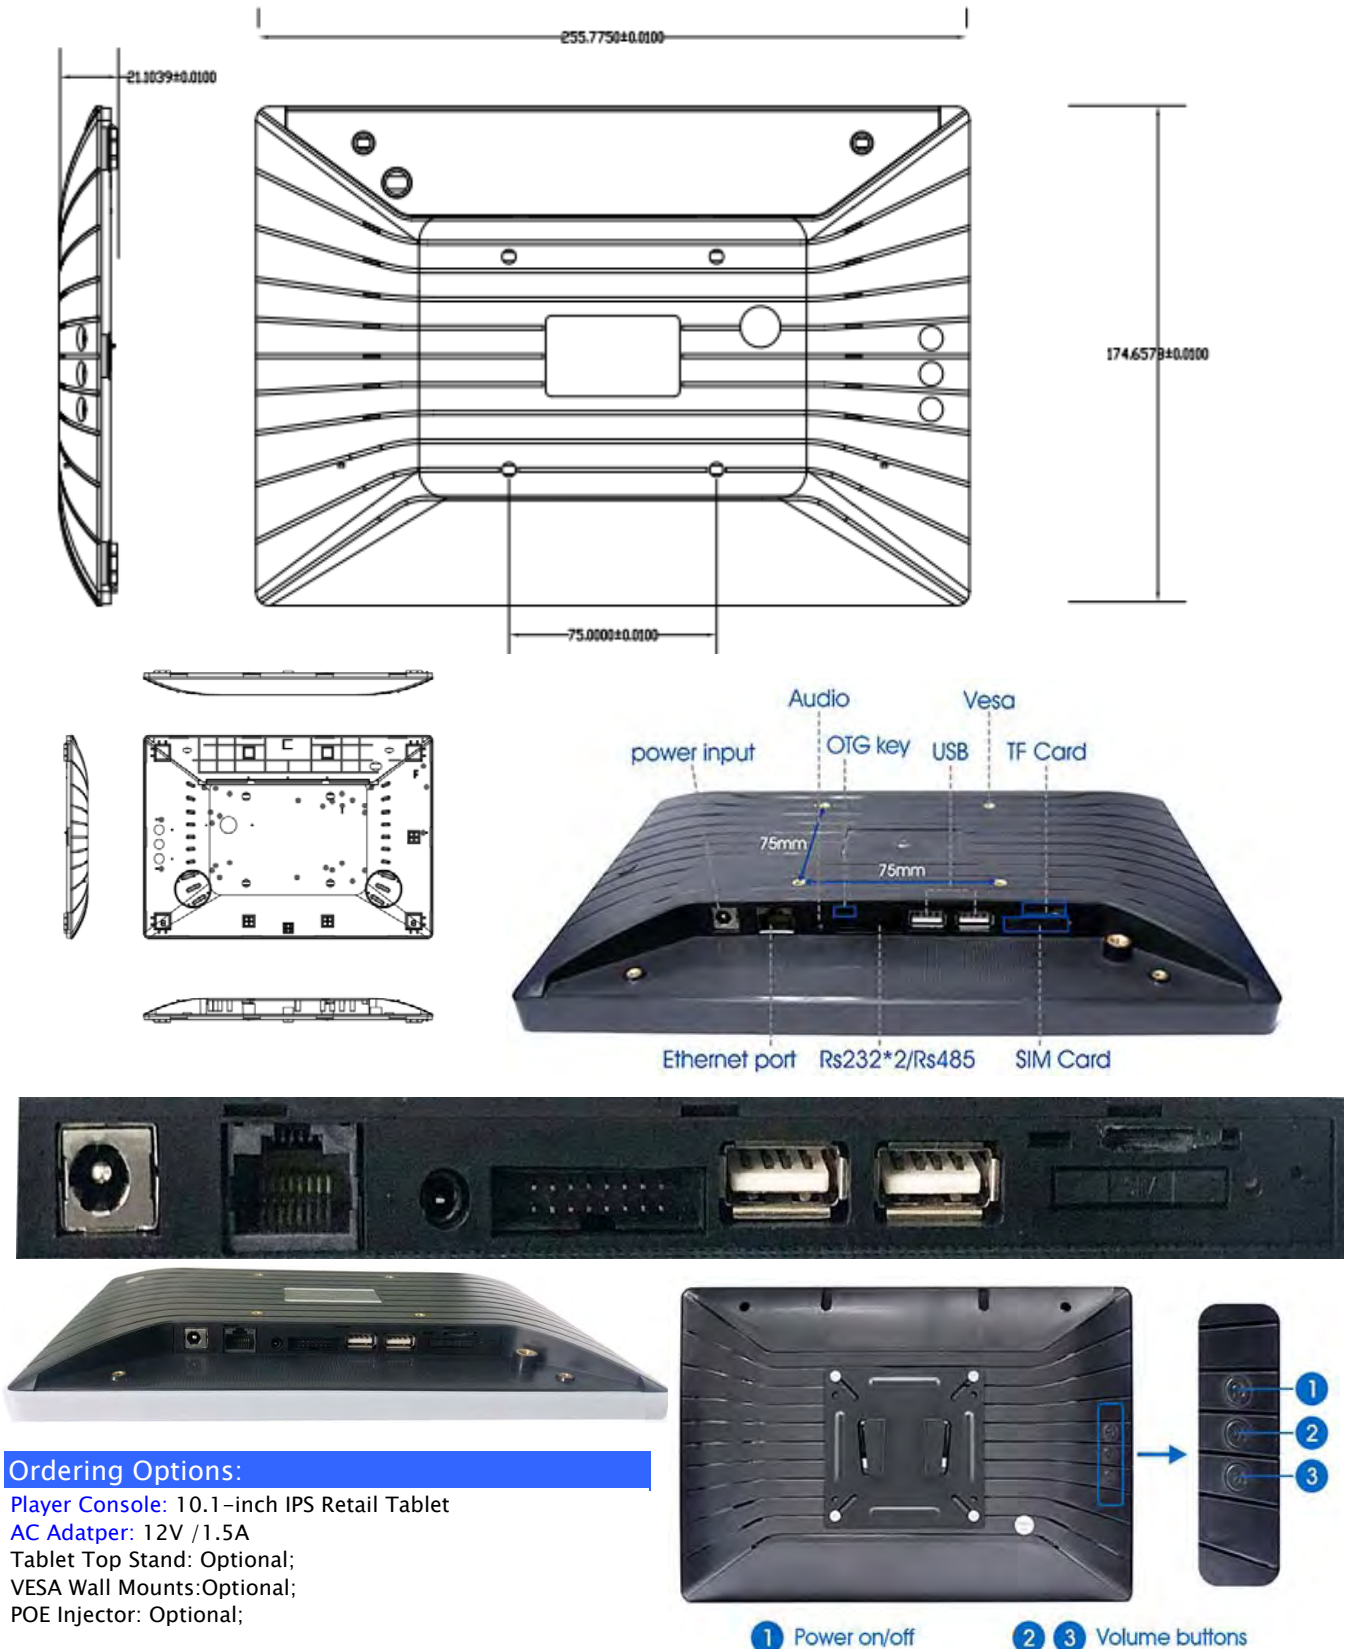

- > Commercial Tablet
- > Boxed Media Player
- > OpenFrame & All-in-One 1080P Player

● Point-of-Sale ● Industrial ● Commercial

10.1-inch IPS Room Scheduler Tablet Android

Commercial Tablet 10.1 inch 1280x800 IPS LCD, LED Lighting Indicator, wired Ethernet with POE

Drawing & Gallery

Ordering Options:

- Player Console: 10.1-inch IPS Retail Tablet
- AC Adatper: 12V /1.5A
- Tablet Top Stand: Optional;
- VESA Wall Mounts:Optional;
- POE Injector: Optional;