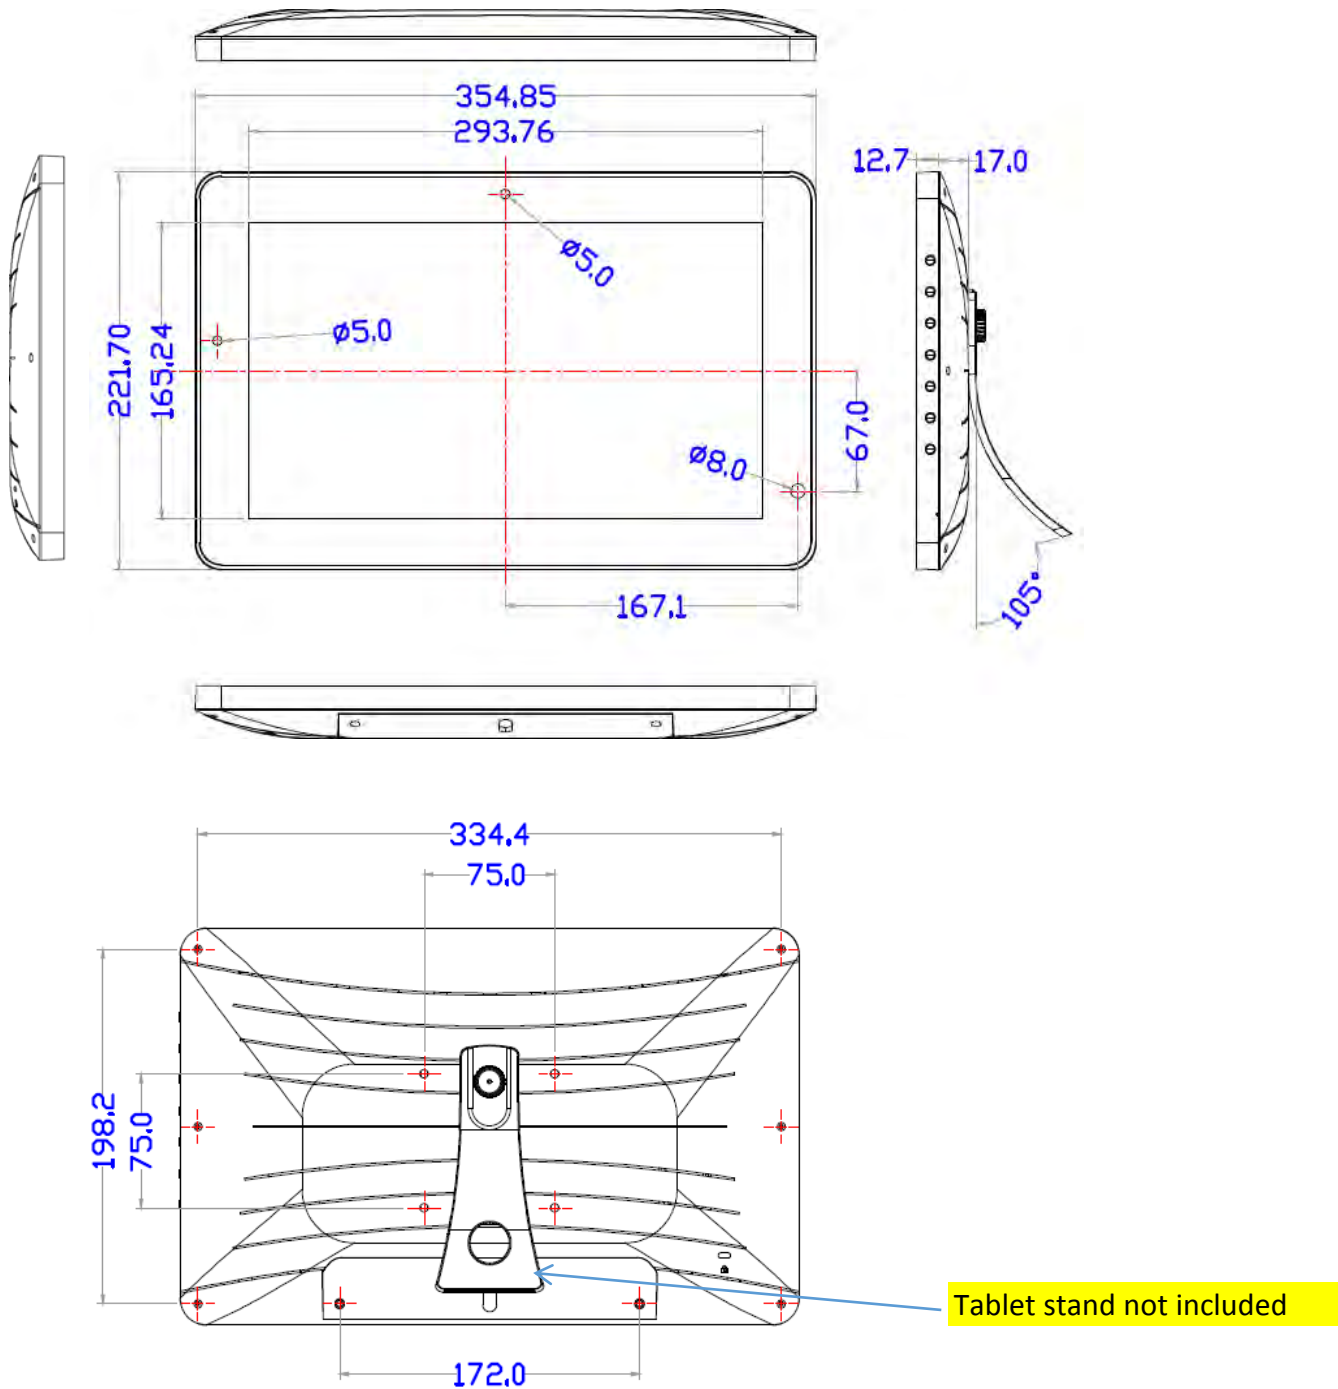

13.3" Commercial Tablet Android

Flagchip Processor With Full HD IPS Panel 1920x1080 pixels

Mechanical Drawings

Ordering Options:

Tablet Console: 13.3 inch Android Retail Tablet Capacitive

AC Adatper: 12V /1A