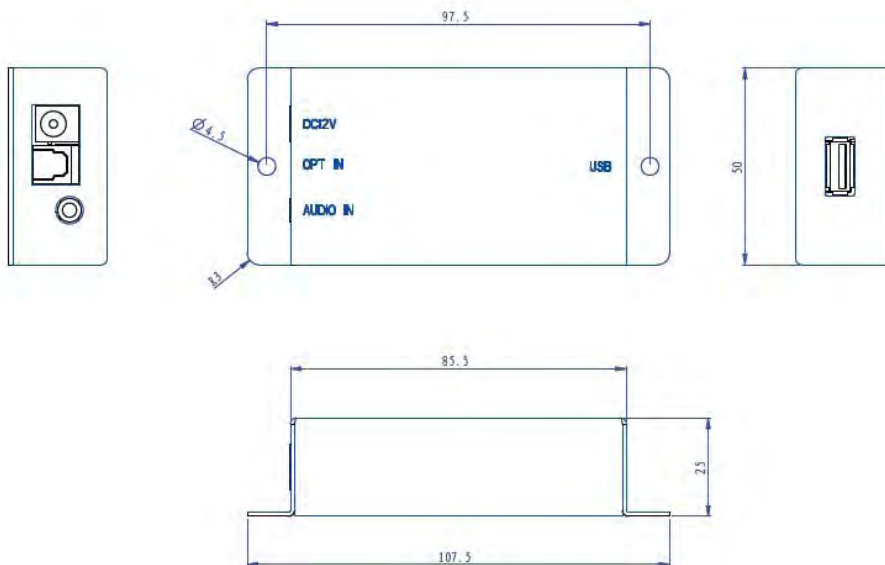

Mechanical Drawing