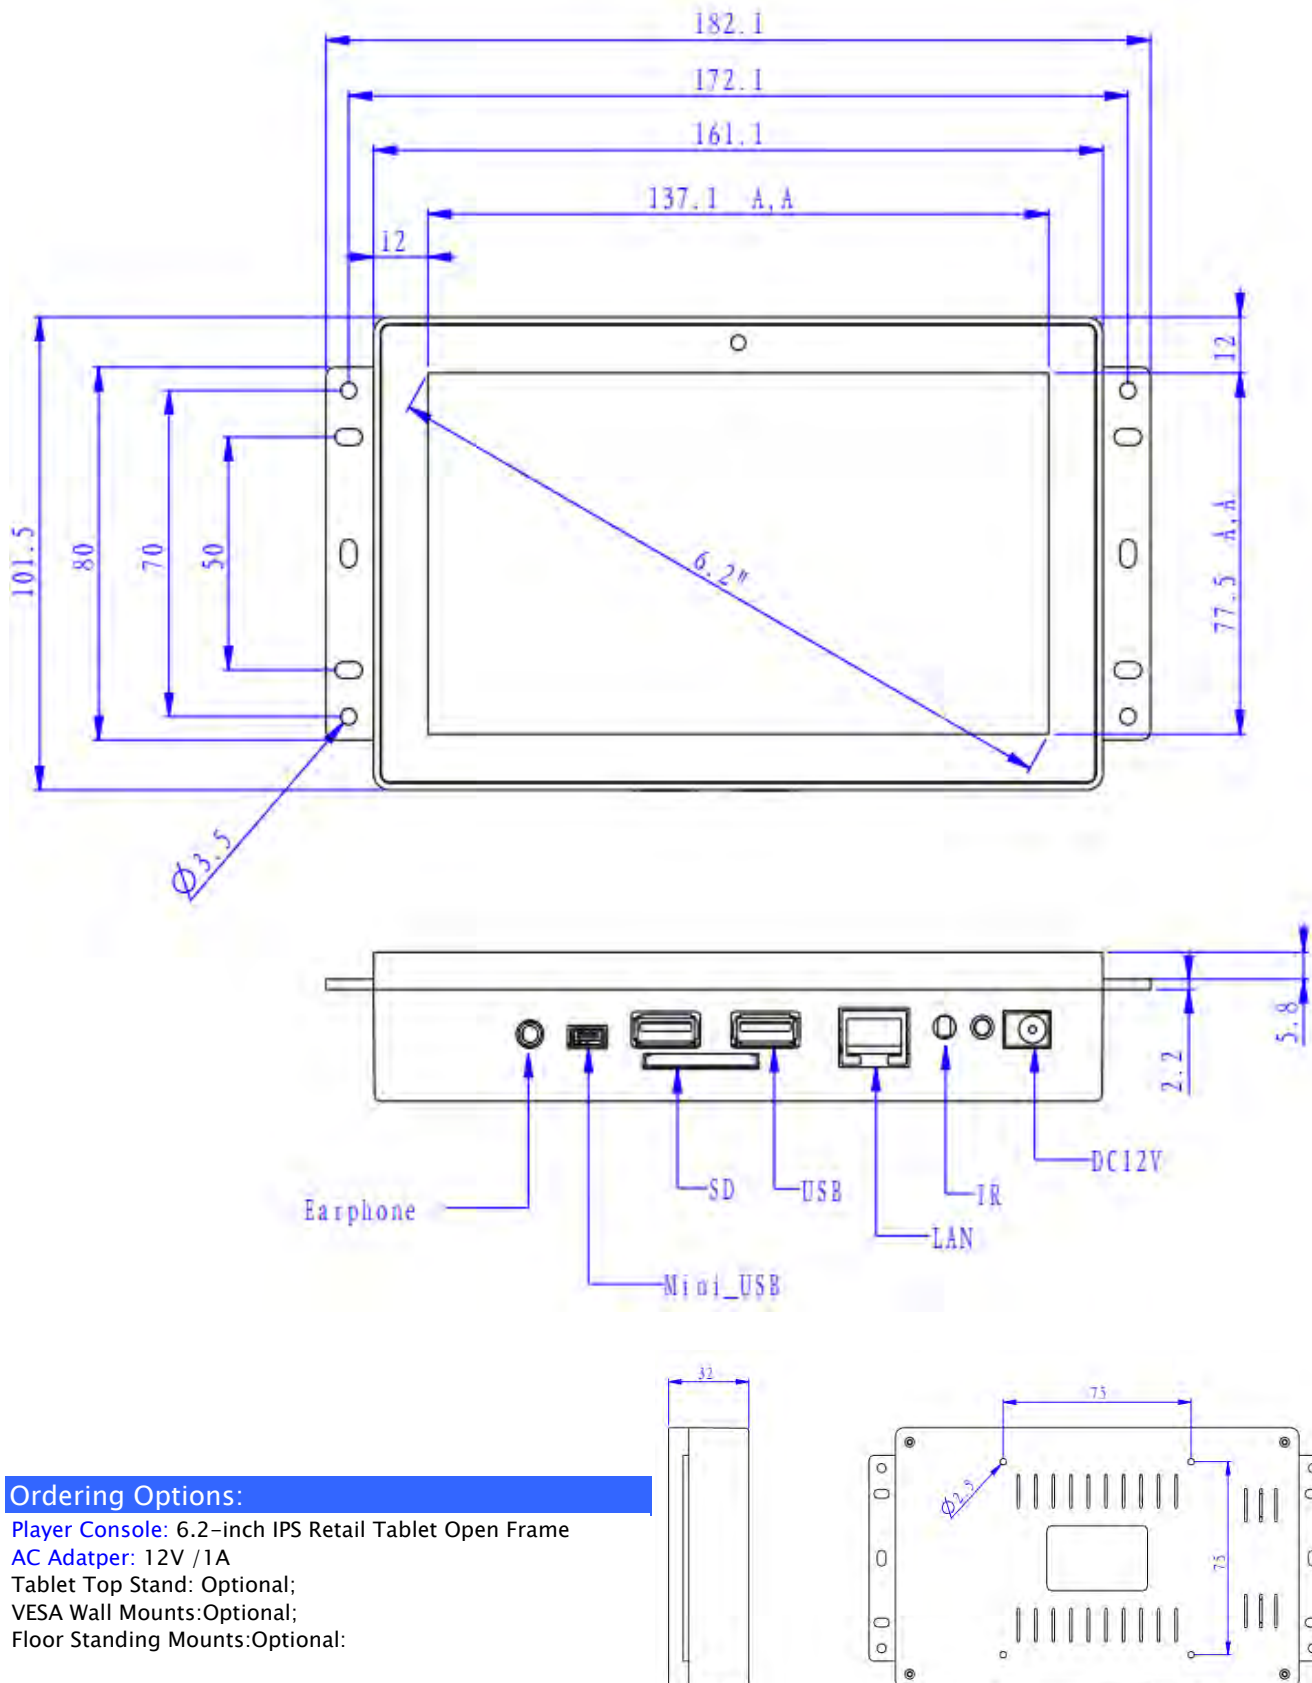

Mechanical Drawing

Ordering Options:

- Player Console: 6.2-inch IPS Retail Tablet Open Frame
- AC Adatper: 12V /1A
- Tablet Top Stand: Optional;
- VESA Wall Mounts:Optional;
- Floor Standing Mounts:Optional: