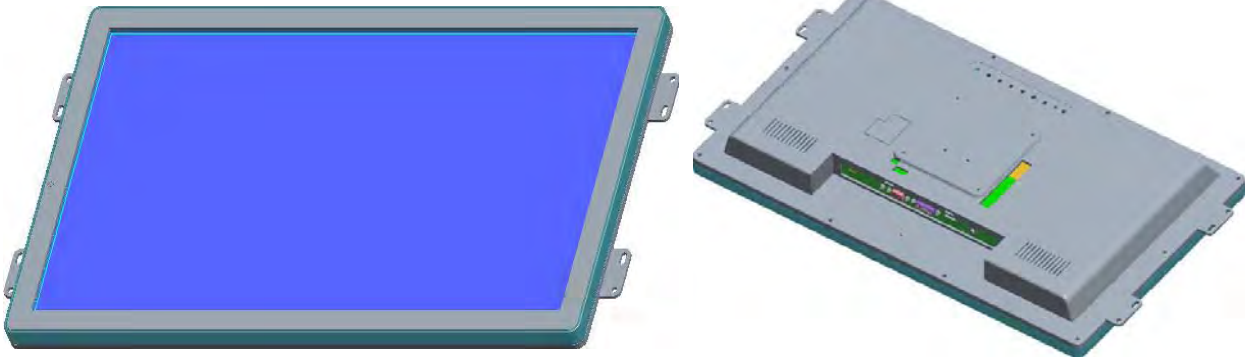

- > Commercial Tablet
- > Boxed Media Player
- > OpenFrame & All-in-One 1080P Player

● Point-of-Sale ● Industrial ● Commercial

23.8" OpenFrame Capacitive Touchscreen Monitor With HDMI-in

Industrial Grade Monitor With High Resolution LCD Panel & Vesa Mount