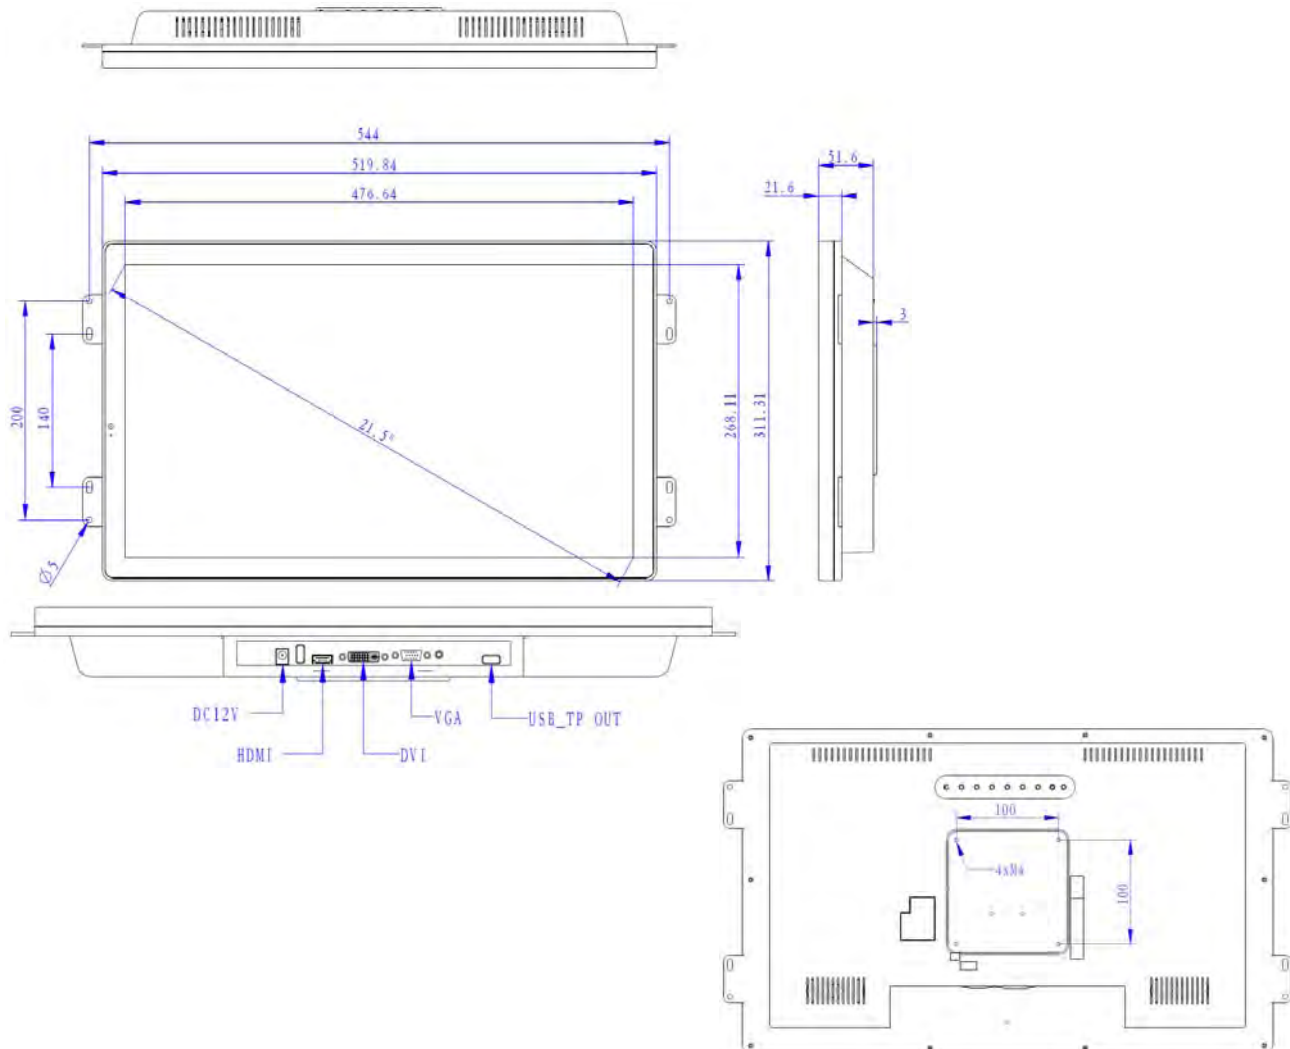

VESA 100x100mm, (M4x 4)

Mechanical Drawings

- > Commercial Tablet
- > Boxed Media Player
- > OpenFrame & All-in-One 1080P Player

● Point-of-Sale ● Industrial ● Commercial

23.8" OpenFrame Capacitive Touchscreen Monitor With HDMI-in