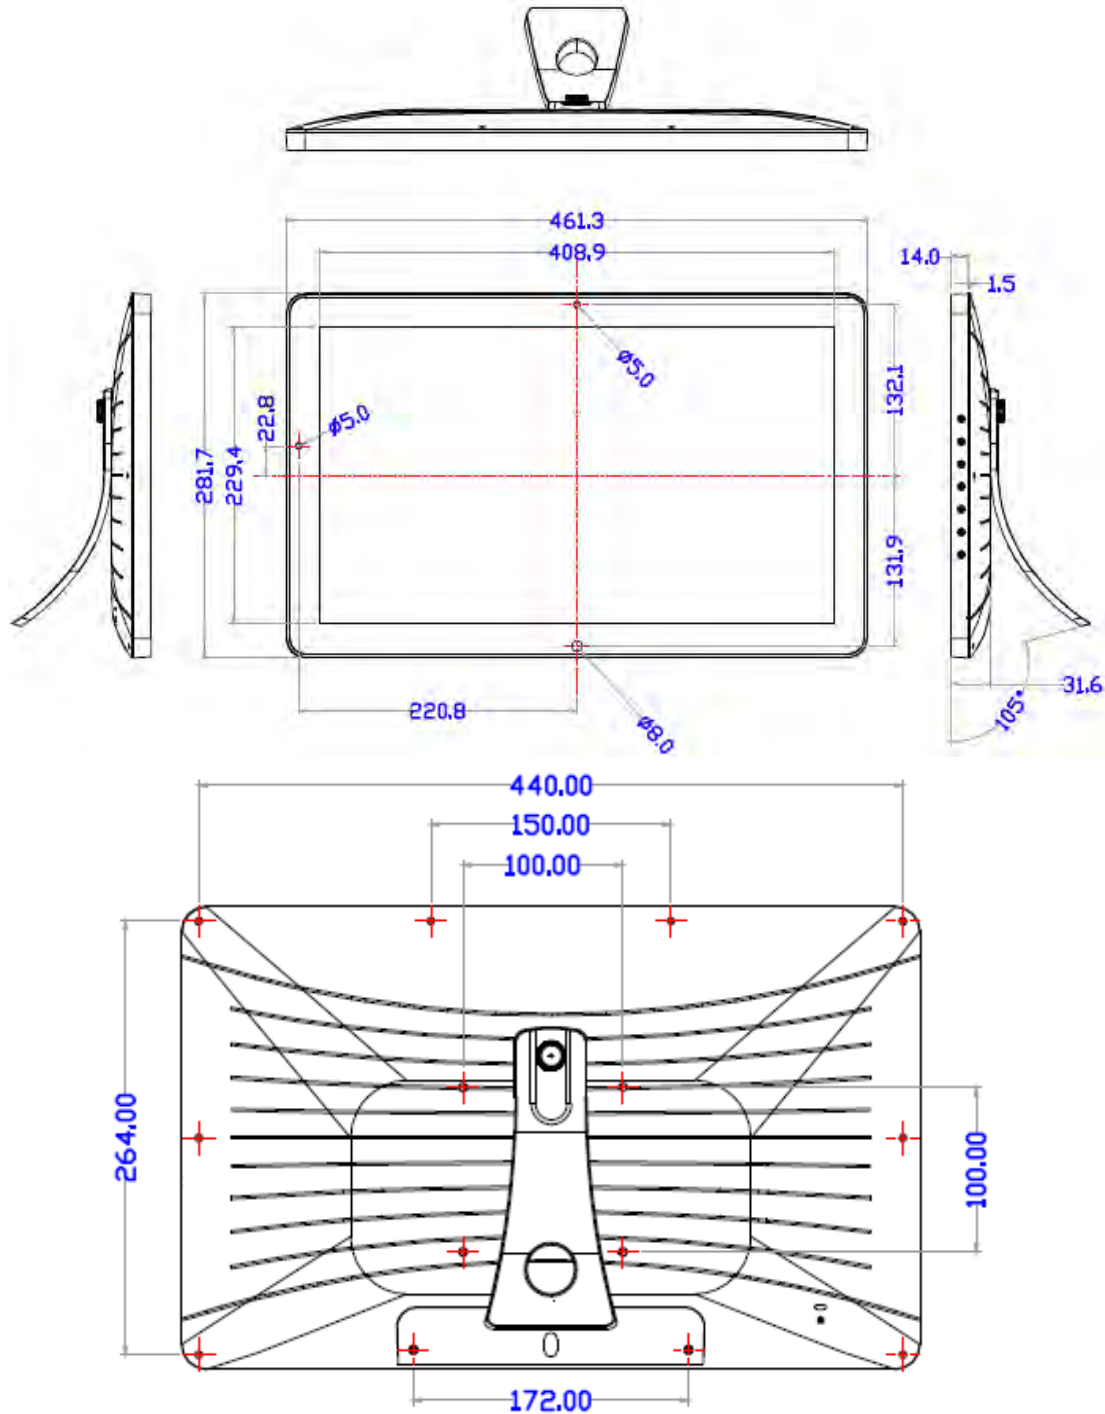

- > Commercial Tablet
- > Boxed Media Player
- > OpenFrame & All-in-One 1080P Player

• Point-of-Sale • Industrial • Commercial

18.5" Commercial Tablet Android

18.5" Commercial Tablet Android 4G LTE & GPS Built-in

Mechanical Drawings