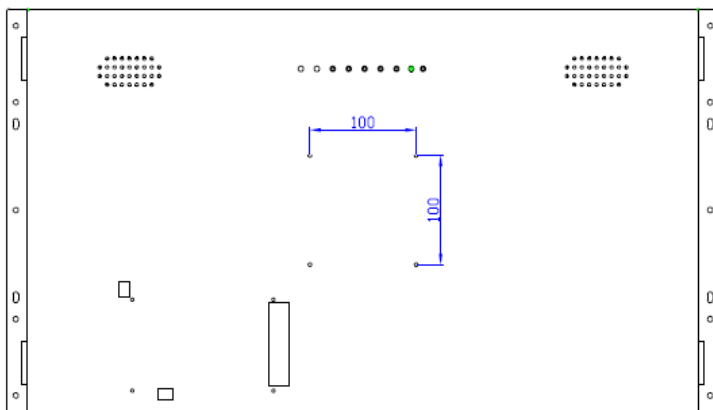

Open Frame

Battery Power

Push Button

Motion Sensor

Custom Build Available