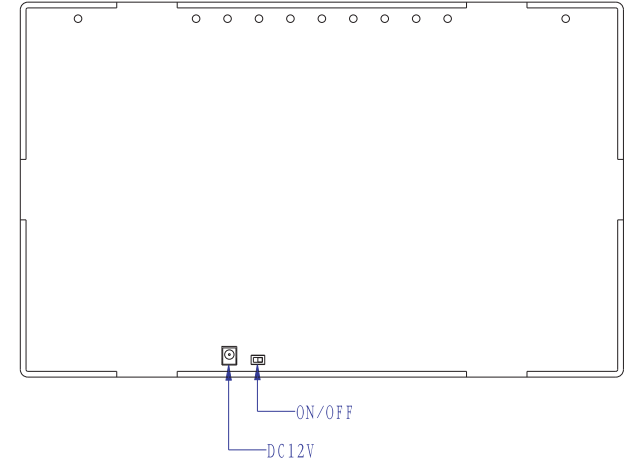

Mechanical Drawings

Ordering Options:

Player Console: 32 inch openframe monitor

AC Adatper: 12V /3.5A

	NEW		2015-12-31
NO.	DESCRIPTION	NAME	DATE

GENERAL TOLERANCE				UNITS:	SCALE:	THIRD ANGLE
ANGLE: 0.5° DECIMAL: ±				mm	1:1	
>0-10	0.05	0.10	0.20	TITLE:	MODEL:	DRAWING NO.
>10-200	0.10	0.20	0.40		ADTP156	
>200	0.20	0.40	0.80	DRAWN:	CHECKED:	APPROVAL:
SHEET: 1 OF 1						