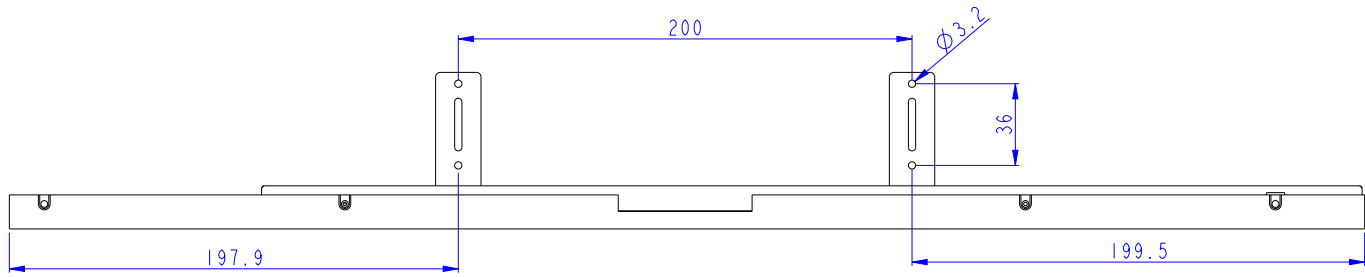

GENERAL TOLERANCE				UNITS:	SCALE:	THIRD ANGLE
ANGLE: 0.5° DECIMAL: ±				mm	1:1	
>0-10	0.05	0.10	0.20	TITLE:	MODEL:	DRAWING NO.
>10-200	0.10	0.20	0.40	ASSY	ATMP231-01+AT1507-V24.0F	ATMP231-01-ASSY
>200	0.20	0.40	0.80	DRAWN:	CHECKED:	APPROVAL:
SHEET: 1 OF 1				张建		

NO.	NEW	张建	2019-10-30
	DESCRIPTION	NAME	DATE