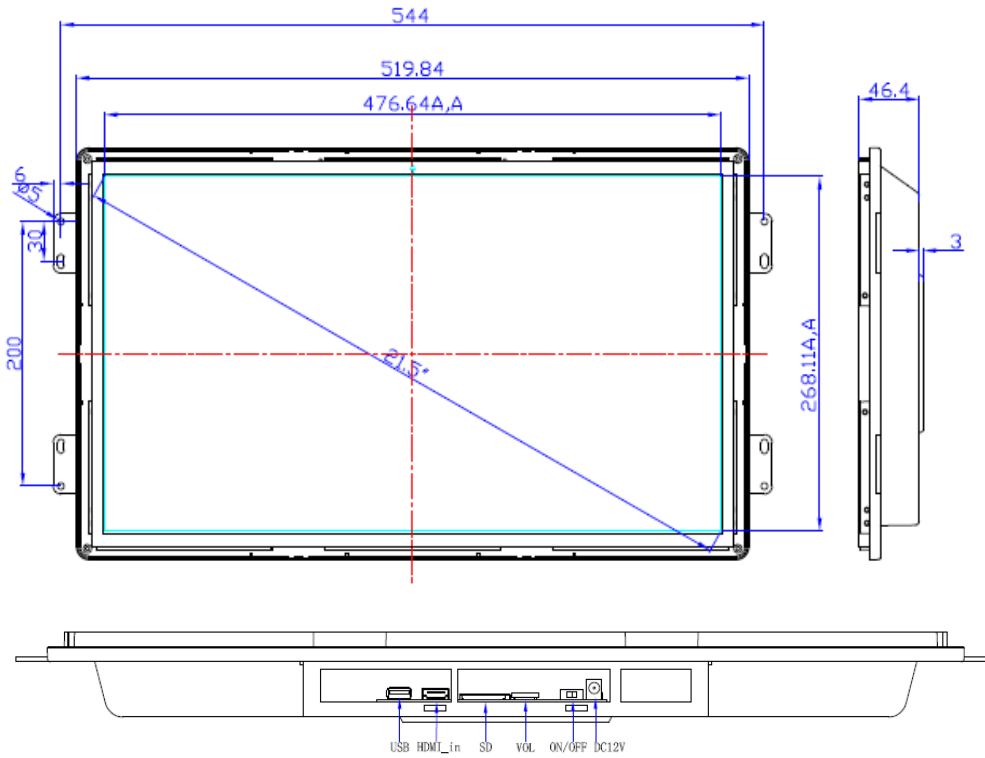

Commercial Grade Media Displayers

From 4.3 inch To 32 inch

Mechanical Drawings:

OpenFrame Media Displayers, HD & AC Power Version

21.5-inch Model No.: OP2150

Overview

Wide range of openframe commercial grade screens & displayers, available with buttons and PIR(motion sensor). Battery power optional for 4.3", 7", 10.1", 15.6". All the displays have proven exceptional levels of reliability (via -20°C - 60°C aging 72 hours).

Applications

Retail Shelf-Edge, Kiosk, Vending, Education, Commercial and Industrial environments.

Key Features

- > Designed for commercial use
- > AC + Battery Power 2-in-1 for 4.3/7/10.1/15.6-inch;
- > Interactive options available for all models;
- > 2 boards fit all models: one board for battery power models ; the other board for HD series.
- > Customization against volume order

- Open Frame
- Battery Power
- Push Button
- Motion Sensor
- Custom Build Available