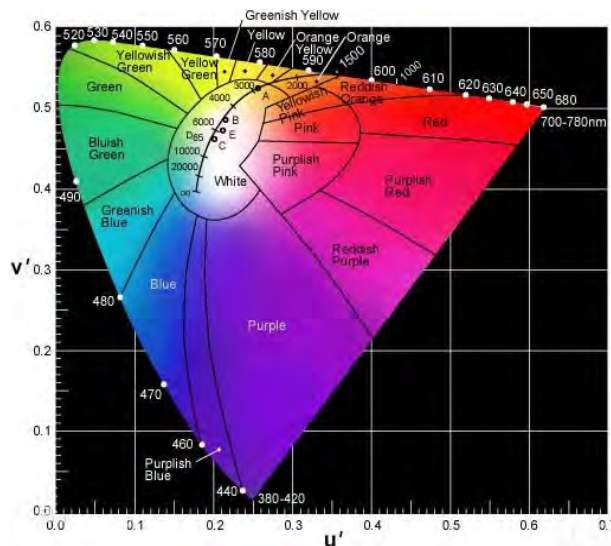

What Makes Us Different

Reliability Verification: Aging @ -20°C - 60°C for 72 hours

LCD Backlight Made Based on Calibrated Chromaticity Coordinates

10.1 inch

14-inch

15.6 inch

18.5 inch

21.5 inch