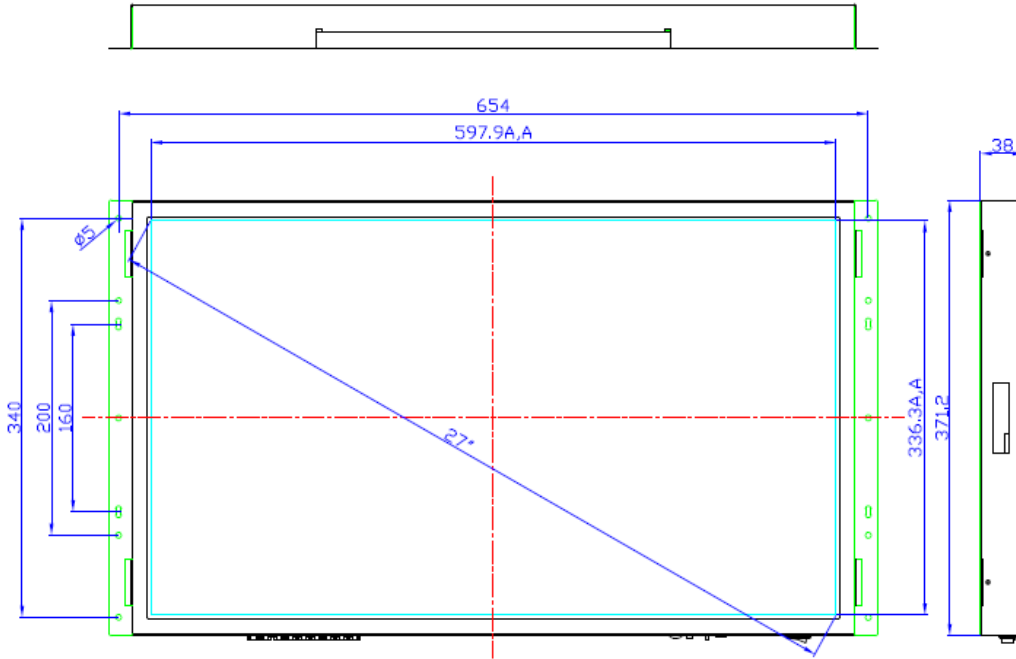

Commercial Grade Media Displayers

From 4.3 inch To 32 inch

Mechanical Drawings:

OpenFrame Media Displayers, HD & AC Power Version

27-inch Model No.: OP2700

Overview

Wide range of openframe commercial grade screens & displayers, available with buttons and PIR(motion sensor). Battery power optional for 4.3", 7", 10.1", 15.6". All the displays have proven exceptional levels of reliability (via -20°C - 60°C aging 72 hours).

Applications

Retail Shelf-Edge, Kiosk, Vending, Education, Commercial and Industrial environments.

Key Features

- > Designed for commercial use
- > AC + Battery Power 2-in-1 for 4.3/7/10.1/15.6-inch;
- > Interactive options available for all models;
- > 2 boards fit all models: one board for battery power models ; the other board for HD series.
- > Customization against volume order