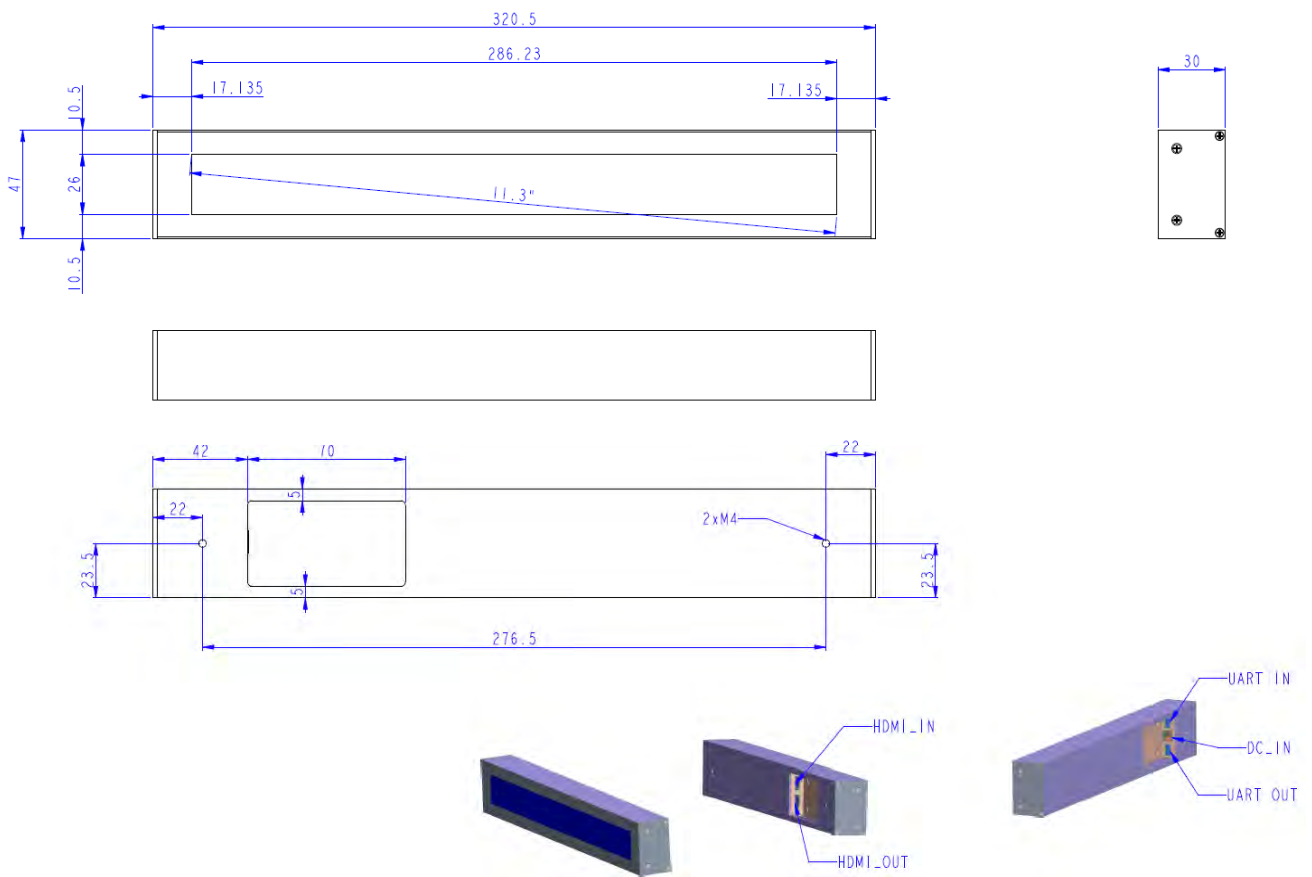

Drawing 11.3"