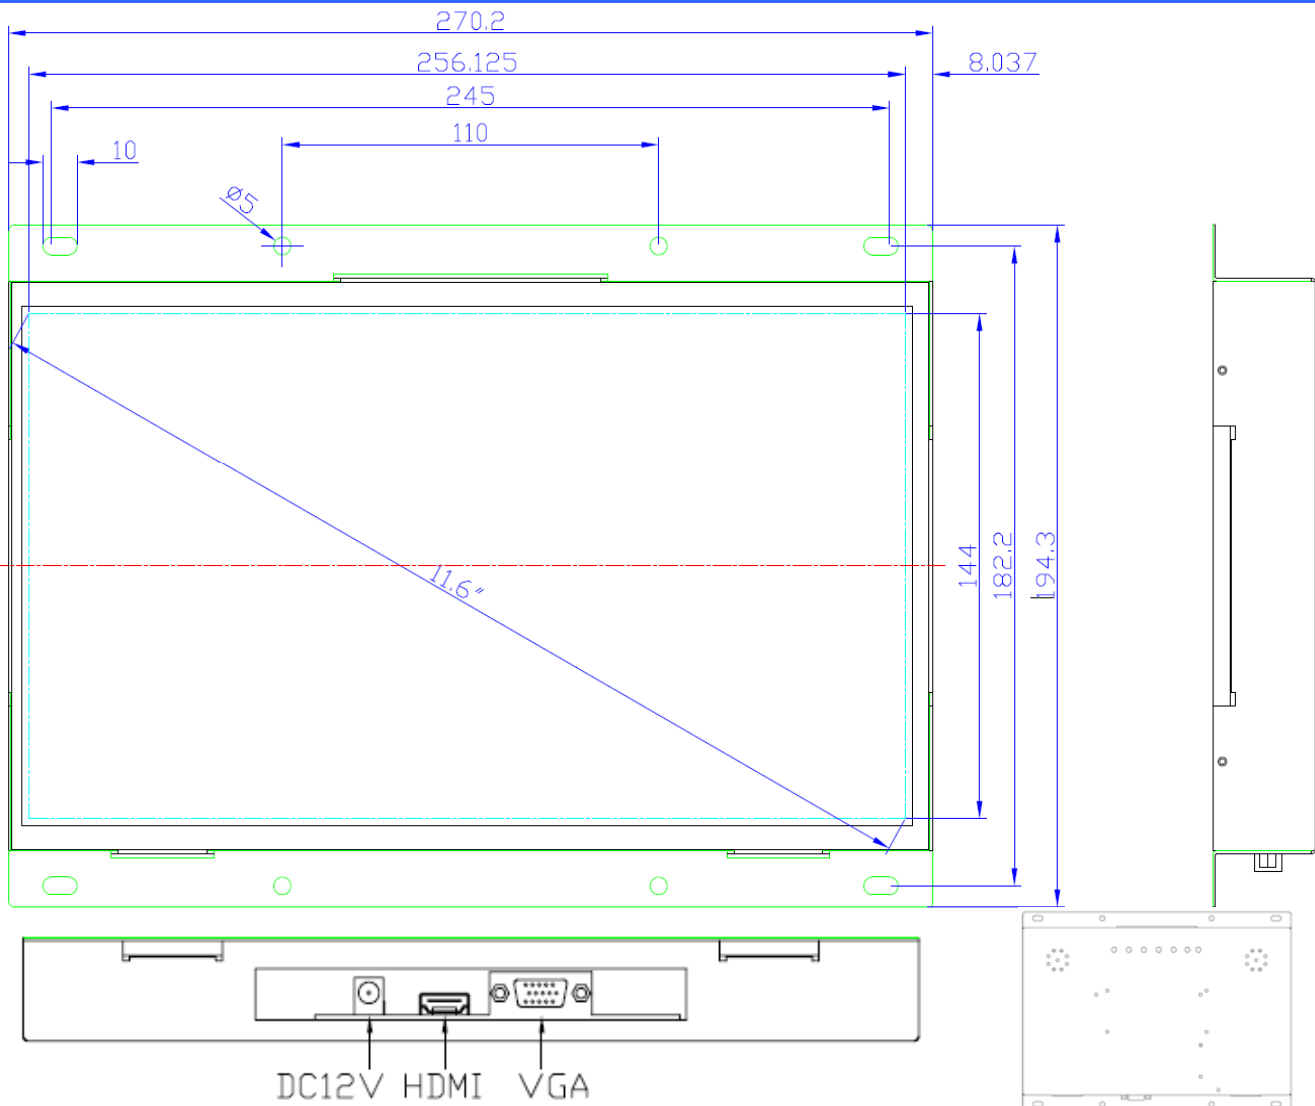

Interface

DC-in: 12V x1;
 USB: USB 2.0 Host
 HDMI-in: x1 Optional
 DVI-in: x1 Optional
 VGA-in: x1 Optional
 Composite: x1 Optional

Mechanical Drawings

- > Commercial Tablet
- > Boxed Media Player
- > OpenFrame & All-in-One 1080P Player