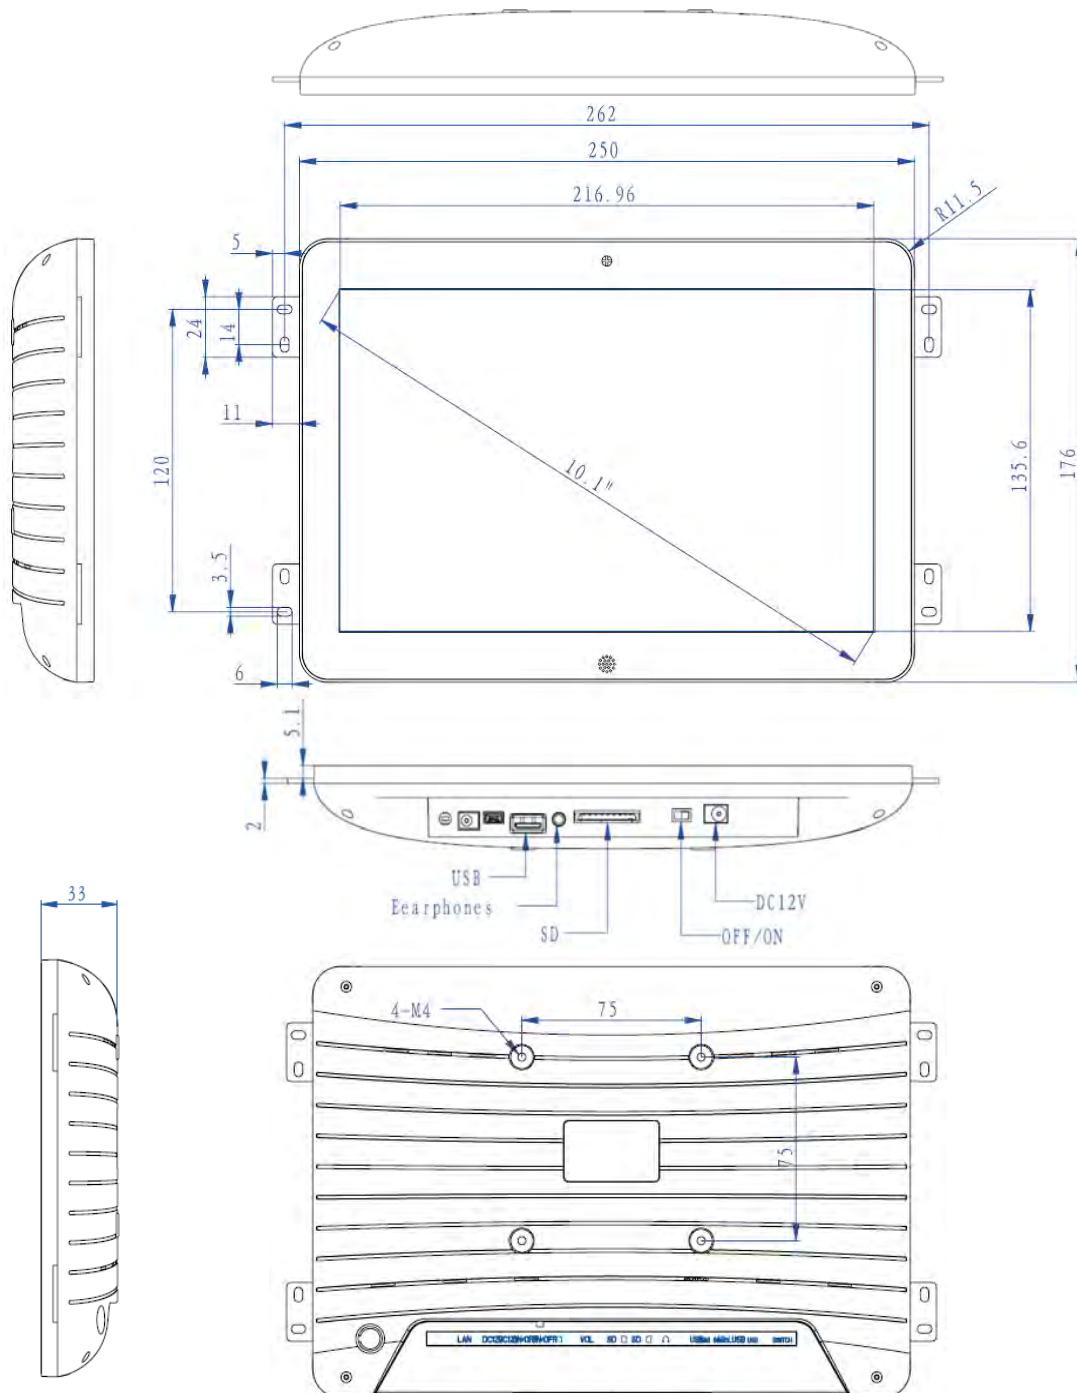

- > Commercial Tablet
- > Boxed Media Player
- > OpenFrame & All-in-One 1080P Player

• Point-of-Sale • Industrial • Commercial

10.1-inch IPS POP Video Display With Capacitive Touchscreen

10.1 inch 1280x800 IPS LCD, Touchscreen To Control Audio, Video, Power, Lighting

Mechanical Drawings

Ordering Options:

Player Console: 10.1-inch IPS Video Screen Capacitive
AC Adapter: 12V / 1A
Capacitive Sensor Buttons: Optional;
VESA Wall Mounts: Optional;
GPIO controls Protector: Included;
SD Card Protector: Included