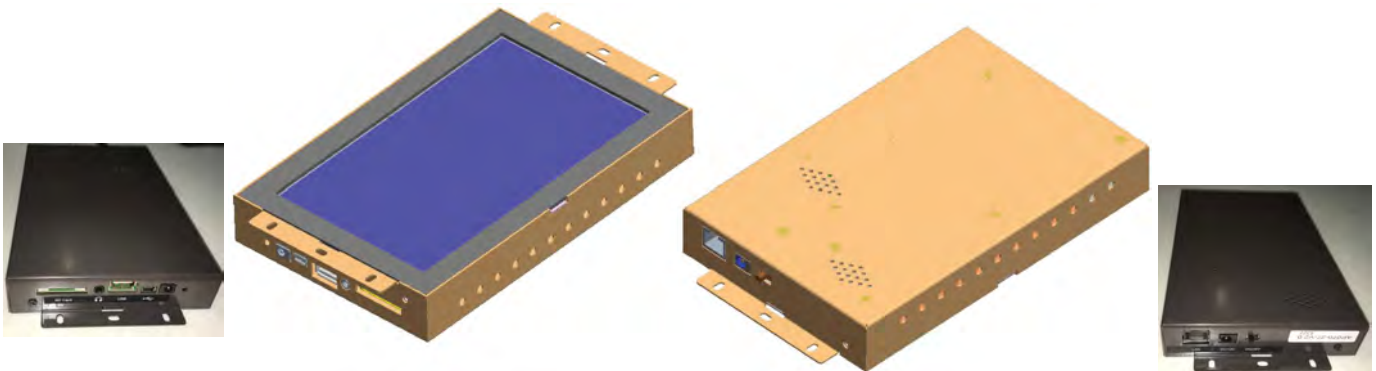

- > Commercial Tablet
- > Boxed Media Player
- > OpenFrame & All-in-One 1080P Player
- Point-of-Sale • Industrial • Commercial

Open Frame 6.2-inch IPS Retail Tablet Android

Android Commercial Tablet 7 inch 1024x600 IPS LCD

Mechanical Drawing

Ordering Options:

- Player Console: 6.2-inch IPS Retail Tablet Open Frame
- AC Adatper: 12V /1A
- Tablet Top Stand: Optional;
- VESA Wall Mounts:Optional;
- Floor Standing Mounts:Optional:

Open Frame 7-inch IPS Retail Tablet Android

Android Commercial Tablet 7 inch 1024x600 IPS LCD

Highlighted Features

- > Integrated smart content authoring software
- > Auto playback of appointed app
- > Full screen display without Android menu bar
- > Password protection for exiting the app
- > Auto SD card content update by USB key
- > Auto power on/off at designated time
- > Optional with various POS peripherals with fixed trigger parameters
- > Compatible with third-party CMS
- > 24-hour self-monitor & reset capabilities

OP7001Droid is never like a consumer tablet, but is a tablet completely designed for commercial use where [running 7/24/365](#) is crucial. Its mounting holes around the frame edge is convenient for retail integration into retail furniture or industrial equipment. With integrated hardware and software for commercial and retail use, added features like [power-over-ethernet](#), tempered glass, robust industrial housing, design and stress-tested for 7/24/365 use, VESA mounting, SD card protection system, anti-theft system, hidden quick control buttons on back, high-volume Hi-Fi stereo audio output, This OpenFrame Android Tablet is the best Android solution for the most demanded commercial, industrial and retail environment.