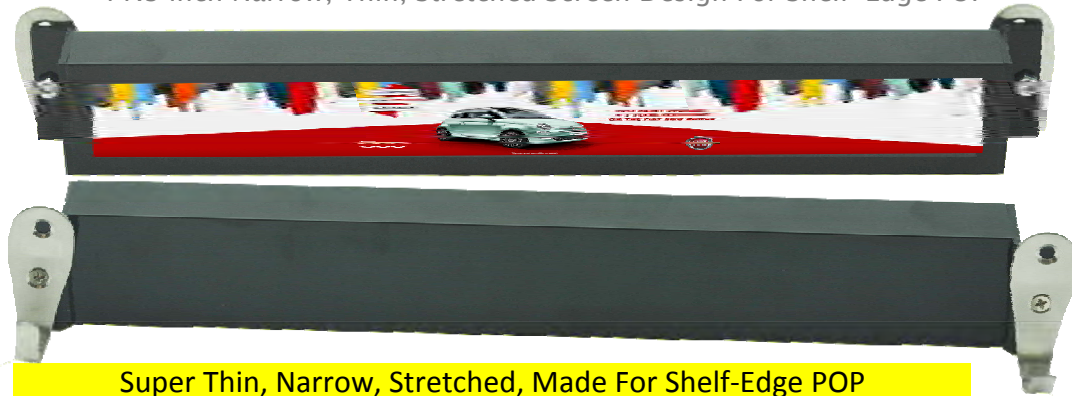

11.3-inch Shelf-Edge POP Player Stretched Display

11.3 inch Narrow, Thin, Stretched Screen Design For Shelf-Edge POP

Super Thin, Narrow, Stretched, Made For Shelf-Edge POP

Highlighted Features

Shelf-Edge Video Screen With Stretched Display

- > **Features like no others: Seamless Video Loop**
- > **Super Thin, Light-weight design, easy installation & maintainance ;**
- > **Ideal size for shelf-edge advertising ;**

MP1130S is specially developed to address the needs of shelf-edge POP advertising with limited space. It is completely designed for commercial use where **running 7/24/365** is crucial. With integrated hardware and software for commercial and retail use, the POP video is displayed on the stretched screen to deliver a compelling message so that the items on the shelf could stand out to capture shoppers' attention effectively.

Tech Spec

- LCD Panel Spec: Digital TFT-LCD With LED Backlight
- Panel Size: 11.3-inch ;
- Resolution (pixels): 800x58 ;
- Aspect Ratio (W:L): 13:1;
- Brightness: 500 CD/ m² ;
- Contrast Ratio: 700:1 ;
- Viewing Angle: U89/D89/L89/R89 ;
- Built-in Flash Memory: Optional 4G/8G ;
- Media File Formats Supported: JPG /BMP /PNG; MP3,WAV; Avi (.xvid), MP4, mov (MPEG1/2/4 1080P);
- Seamless Video Playback: 720P Videos;
- Interface: DC-in, USB mini;
- Built-in Speakers :(Optional)2W * 2 Stereo Speakers;
- AC Power Adapter: AC in 100-240V; DC Out 12V 1.0A;
- Unit Size: 322x41.2x21.5mm;
- Body Materials: Frontal tempered glass, back & middle frame Alluminium Die-cast;

11.3-inch Shelf-Edge POP Player Stretched Display

11.3 inch Narrow, Thin, Stretched Screen Design For Shelf-Edge POP