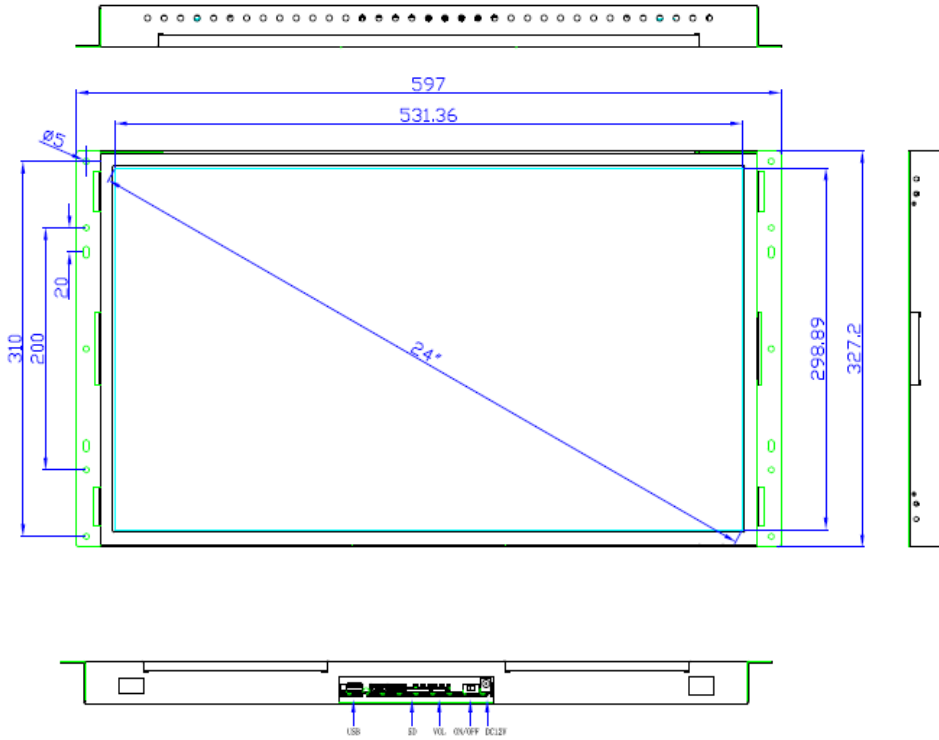

Commercial Grade Media Displayers

From 4.3 inch To 32 inch

Mechanical Drawings:

OpenFrame Media Displayers, HD & AC Power Version

24-inch Model No.: OP2400

Overview

Wide range of openframe commercial grade screens & displayers, available with buttons and PIR(motion sensor). Battery power optional for 4.3", 7", 10.1", 15.6". All the displays have proven exceptional levels of reliability (via -20°C - 60°C aging 72 hours).

Applications

Retail Shelf-Edge, Kiosk, Vending, Education, Commercial and Industrial environments.

Key Features

- > Designed for commercial use
- > AC + Battery Power 2-in-1 for 4.3/7/10.1/15.6-inch;
- > Interactive options available for all models;
- > 2 boards fit all models: one board for battery power models ; the other board for HD series.
- > Customization against volume order