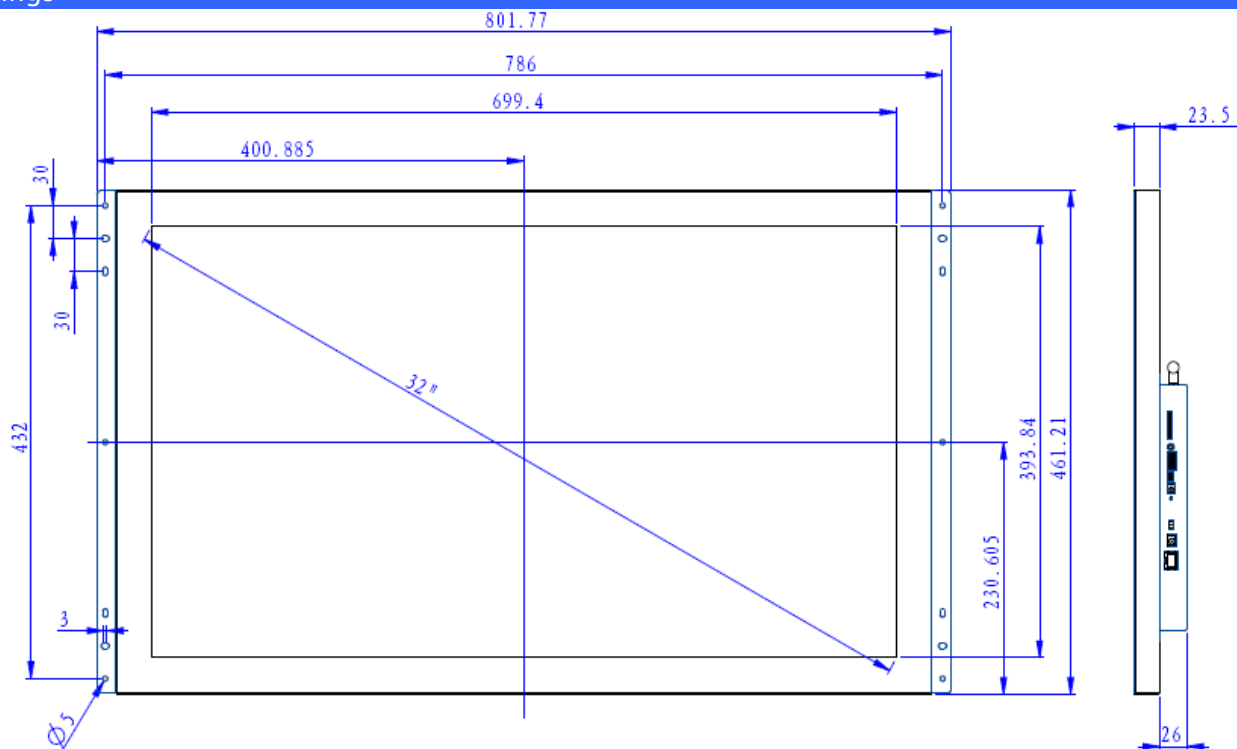

- > Commercial Tablet
- > Boxed Media Player
- > OpenFrame & All-in-One 1080P Player
- Point-of-Sale • Industrial • Commercial

32" Commercial Tablet Android

Quad-Core Processor With Full HD 1920x1080 pixels 32"LCD panel

Drawings