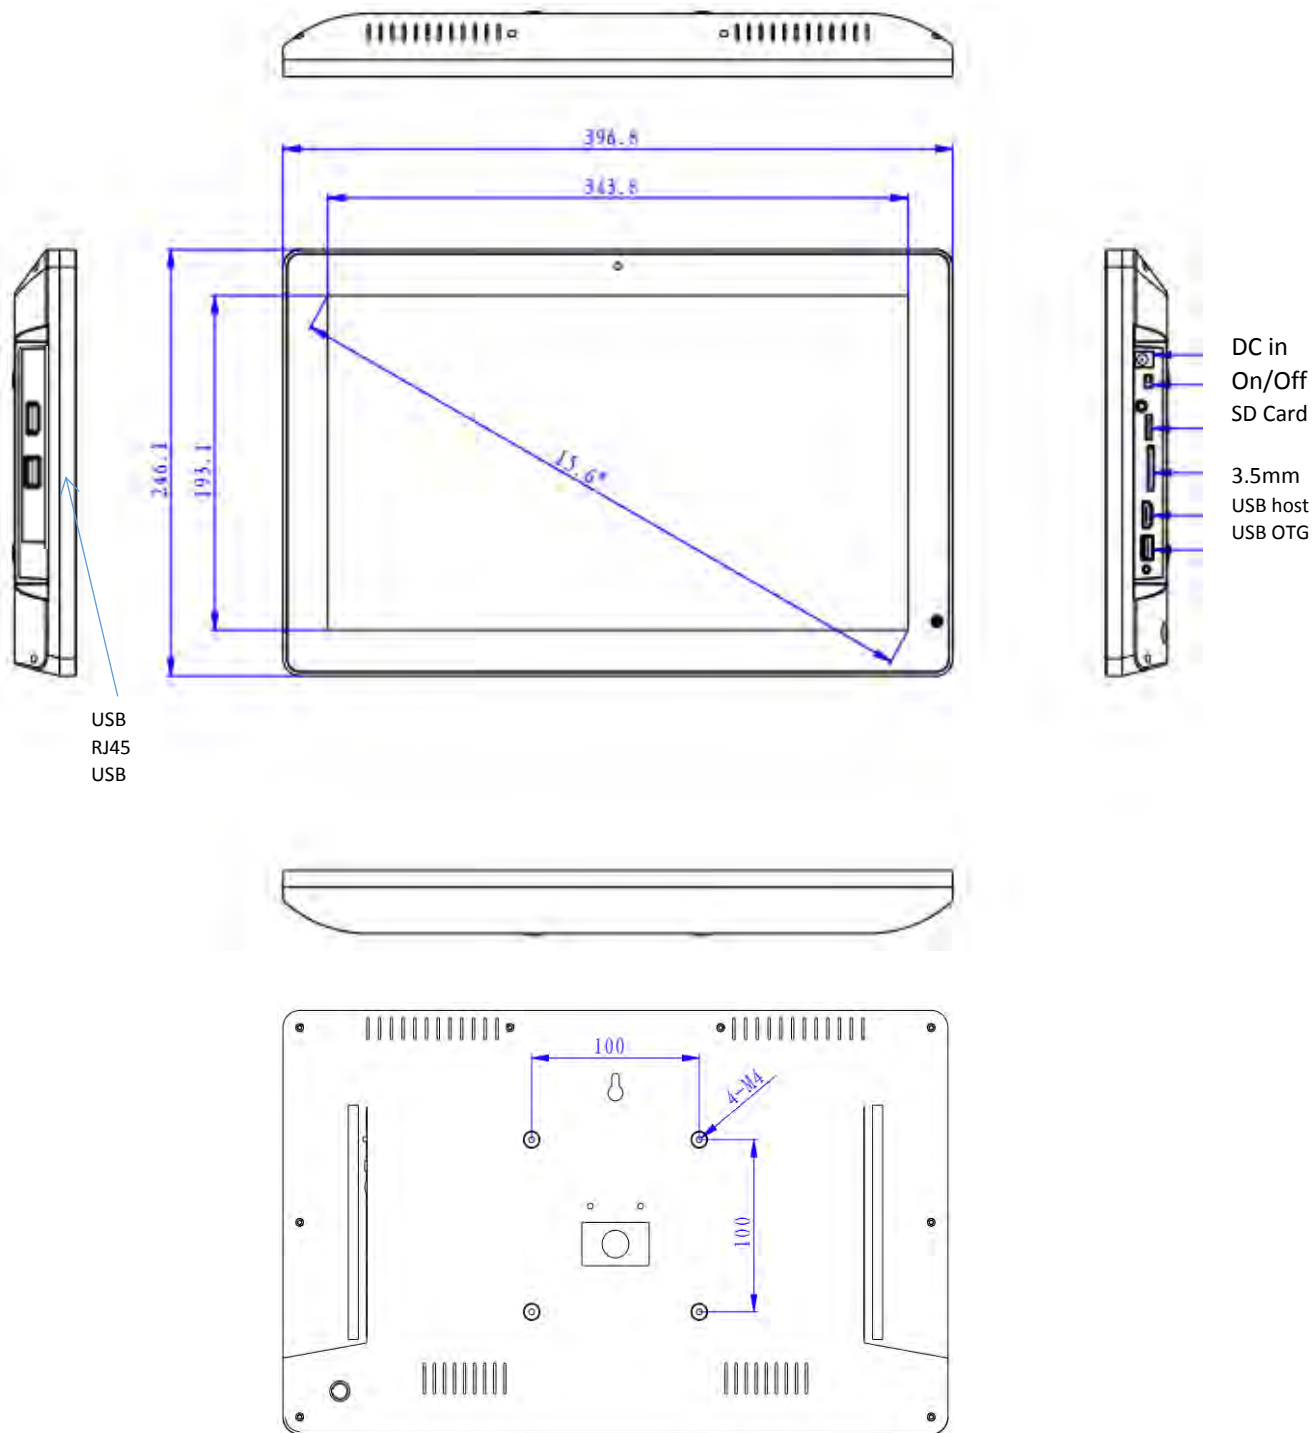

- > Commercial Tablet
- > Boxed Media Player
- > OpenFrame & All-in-One 1080P Player

• Point-of-Sale • Industrial • Commercial

15.6" Commercial Tablet Android

Quad-Core Processor With Full HD 1920x1080 pixels 15.6"LCD panel

Mechanical Drawings

Ordering Options:

Tablet Console: 15.6 inch Android Kiosk Capacitive

AC Adatper: 12V /2A

POE: Optional