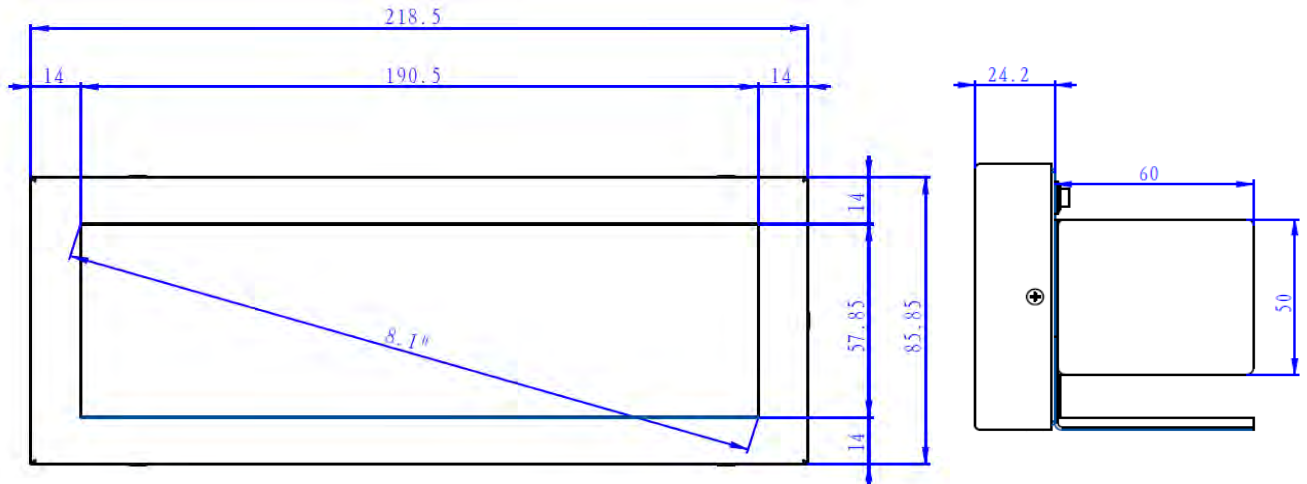

8.1-inch Shelf Talker Video Player With Shelf Mounts

8.1 inch IPS 1600x480 high resolution screen, optional with user activation retail peripherals

Gallery & Mechanical Drawings

Ordering Options:

Player Console: 8.1-inch IPS Video Screen

AC Adatper: 12V /1A

Shelf Mounts: standard right angle type with magnet;