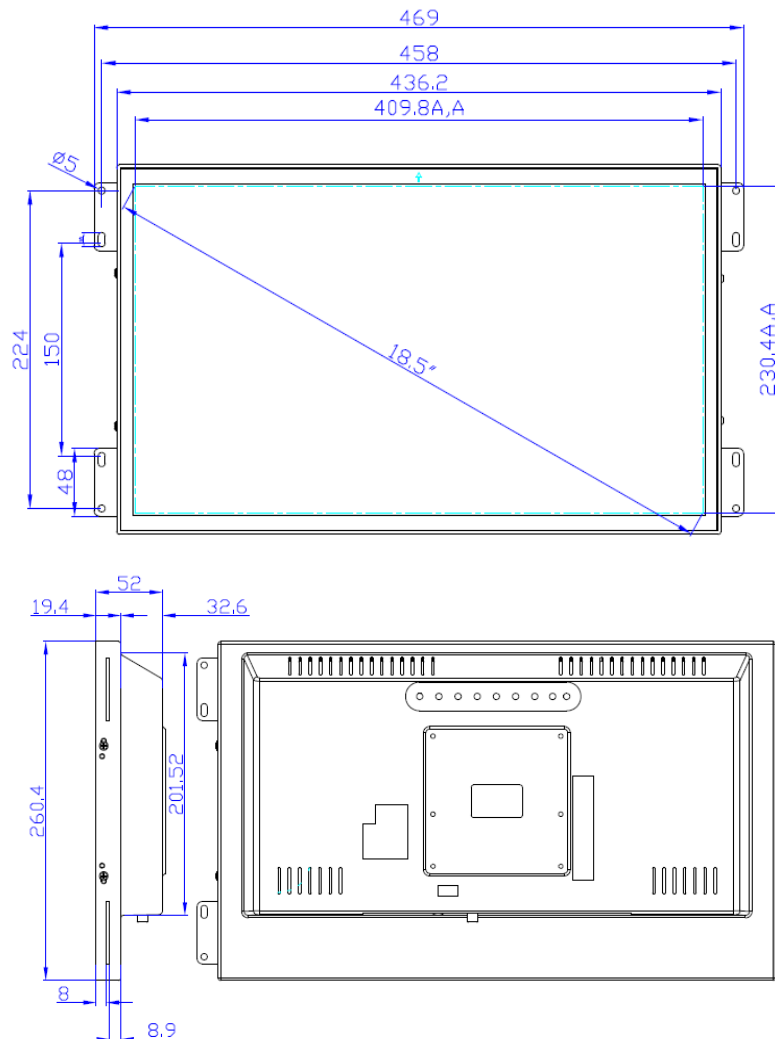

Mechanical Drawings