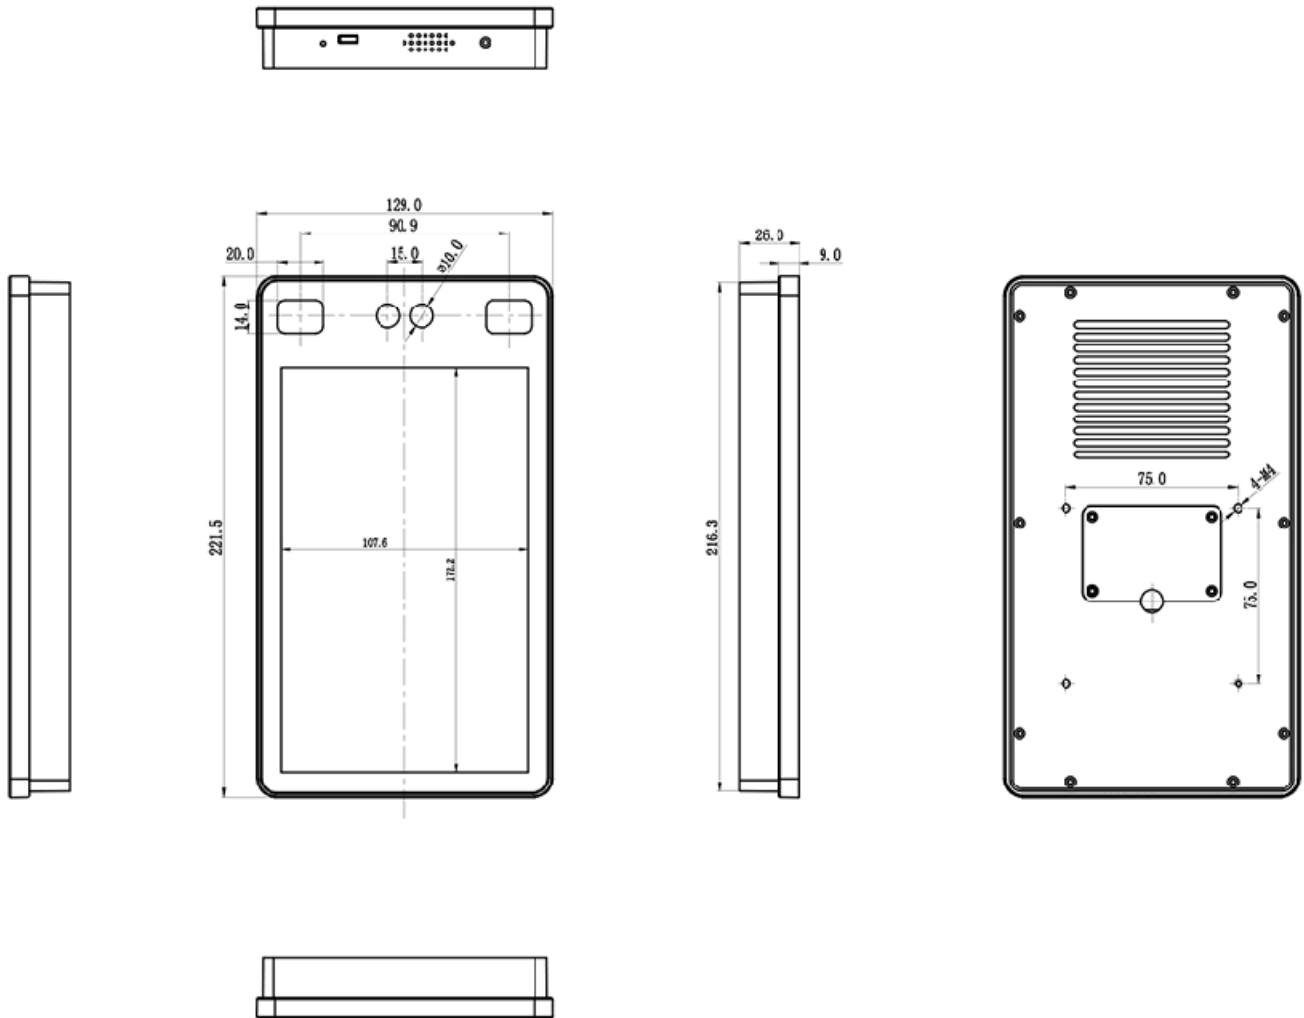

- > Commercial Tablet
- > Boxed Media Player
- > OpenFrame & All-in-One 1080P Player

• Point-of-Sale • Industrial • Commercial

8-inch Biometric Thermometer Display

Android Commercial Tablet 8 inch 1200x1920 IPS LCD

Mechanical Drawing

Ordering Options:

Player Console: 8-inch Biometric Thermometer Display

AC Adatper: 12V /3A

VESA Wall Mounts:Optional;

Floor Standing Mounts:Optional: