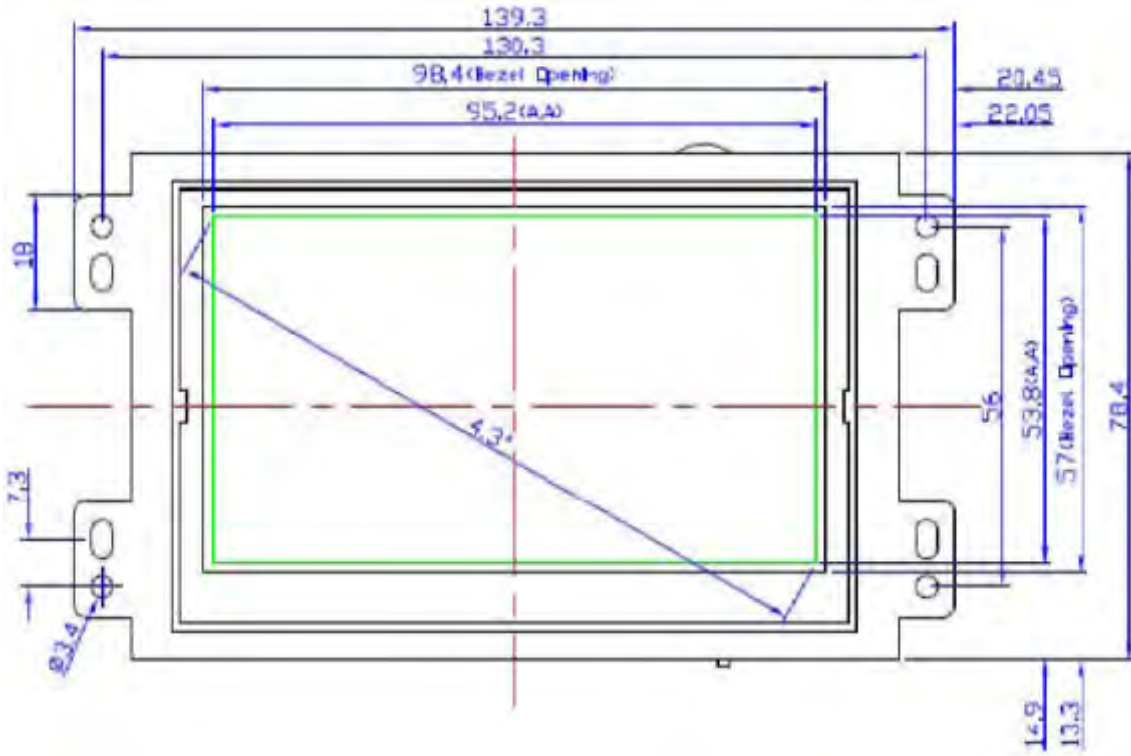

Commercial Grade Media Displayers

From 4.3 inch To 32 inch

Mechanical Drawings:

OpenFrame Media Displayers, Low-Power Version (Battery Power) Available

4.3 inch Model No.: OP4300

Overview

Wide range of openframe commercial grade screens & displayers, available with buttons and PIR(motion sensor). Battery power optional for 4.3", 7", 10.1", 15.6". All the displays have proven exceptional levels of reliability (via -20°C-60°C aging 72 hours).

Applications

Retail Shelf-Edge, Kiosk, Vending, Education, Commercial and Industrial environments.

Key Features

- > Designed for commercial use
- > AC + Battery Power 2-in-1 for 4.3/7/10.1/15.6-inch;
- > Interactive options available for all models;
- > 2 boards fit all models: one board for battery power models ; the other board for HD series.
- > Customzation against volume order