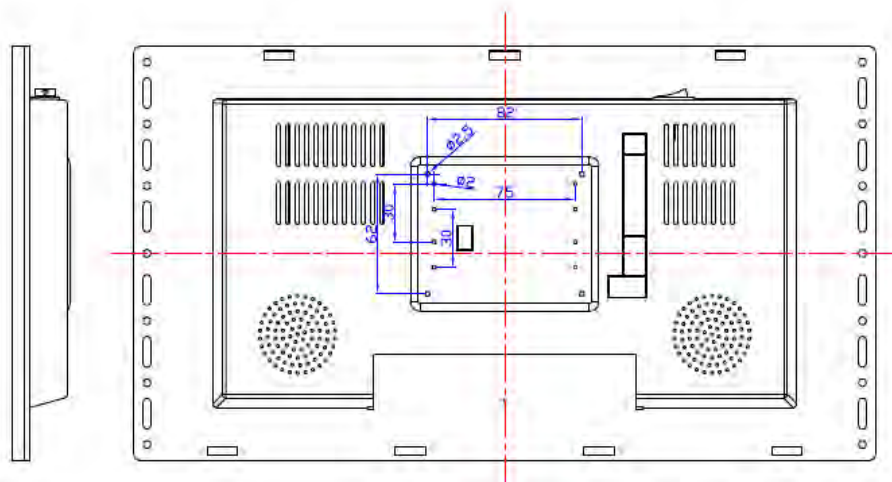

Commercial Grade Media Displayers

From 4.3 inch To 32 inch

Mechanical Drawings:

OpenFrame Media Displayers, Low-Power Version (Battery Power) Available

15.6-inch Model No.: OP1560

Overview

Wide range of openframe commercial grade screens & displayers, available with buttons and PIR(motion sensor). Battery power optional for 4.3", 7", 10.1", 15.6". All the displays have proven exceptional levels of reliability (via -20°C - 60°C aging 72 hours).

Applications

Retail Shelf-Edge, Kiosk, Vending, Education, Commercial and Industrial environments.

Key Features

- > Designed for commercial use
- > AC + Battery Power 2-in-1 for 4.3/7/10.1/15.6-inch;
- > Interactive options available for all models;
- > 2 boards fit all models: one board for battery power models ; the other board for HD series.
- > Customization against volume order

Open Frame

Battery Power

Push Button

Motion Sensor

Custom Build Available