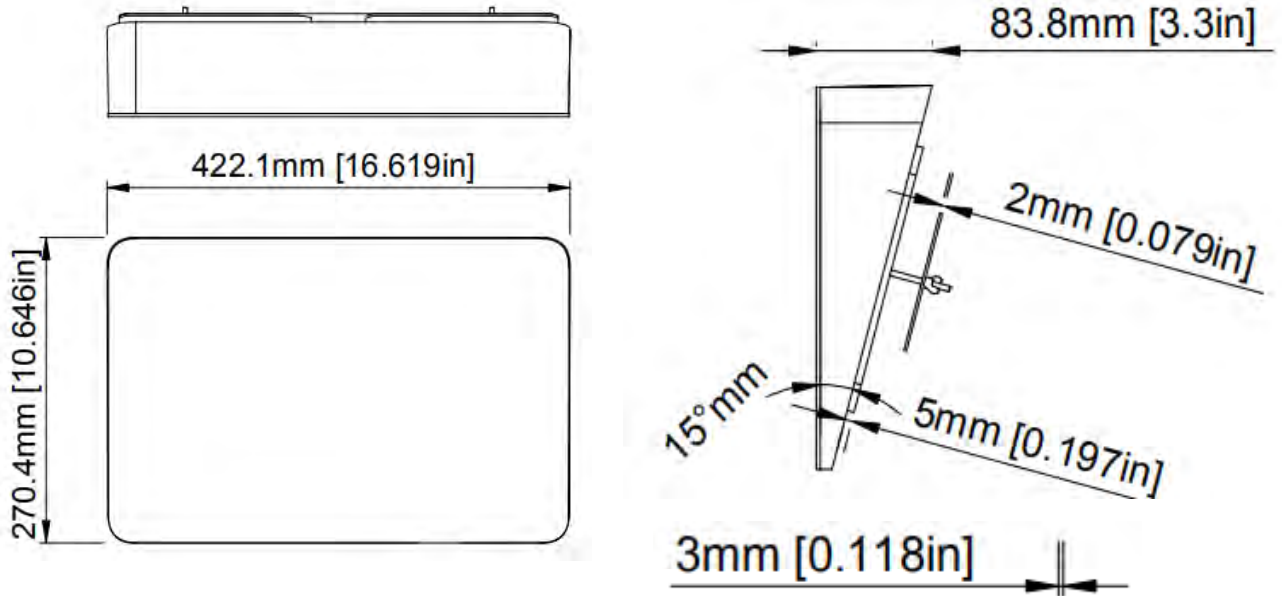

- > Commercial Tablet
- > Boxed Media Player
- > OpenFrame & All-in-One 1080P Player

• Point-of-Sale • Industrial • Commercial

15.6" Commercial Tablet Android

Quad-Core Processor With Full HD 1920x1080 pixels 15.6"LCD panel

Mechanical Drawings

Ordering Options:

Tablet Console: 15.6 inch Android Kiosk Capacitive

AC Adatper: 12V /2A

POE: Optional

*** This model is also available as touchscreen monitor, video player, touchscreen player with content author.