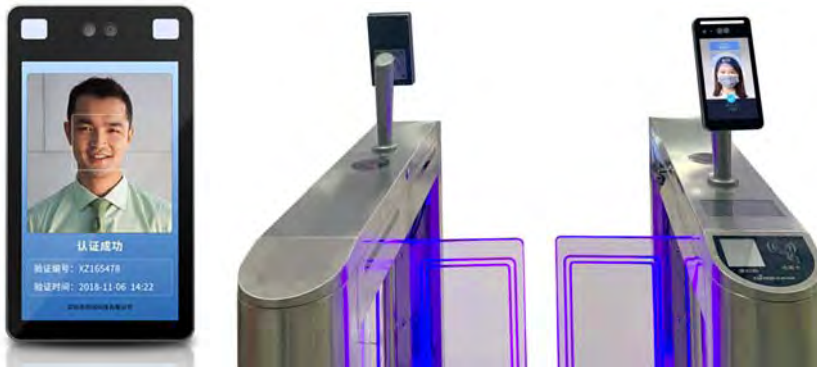

8-inch Biometric Thermometer Display

Android Commercial Tablet 8 inch 1200x1920 IPS LCD

Highlighted Features

- >Built-in biometric camera infrad+RGB;
- >High Resolution Screen 1200x1920 Portrait;
- >Rugged Metallic Housing For Commercial Use;
- >Rich Interface RS232, RS485, GPIO for further development ;
- >Built-in Relay For External Device Control;
- >Optional With RFID reader;
- >Full screen display without Android menu bar;
- >Password protection for exiting the app;
- >Optional with various POS peripherals with API;
- >Compatible with third-party CMS
- > 24-hour self-monitor & reset capabilities

Thermometer Display Allows Employees Back Into The Office In A Safe, Effective, and Cost-Efficient Way:

- >>Creating peace of mind in public space;
- >>Delivering results you can trust;
- >>Facial recognition option to capture and store valuable data;
- >>With API to integrate with your OA & CRM

Tech Spec

Panel:

Screen Size 8" IPS
Touch panel type 10-point Capacitive touch
Active Area 107.64(H)×172.224(V)mm
Resolution 1200 x 1920 (RGB);
Brightness 350cd/m2
Contrast Ratio 800:1
Aspect Ratio 16:9
Viewing Angle 89/89/89/89(L/R/U/D)

Hardware & OS:

Processor: Rockchip Cortex-A17 Quad-core RK3288
RAM:DDR3, 2GB (eMMC)
ROM: 8GB
OS: Android 5.1 /7.1
I/O ports: 1 x RJ45(via extended cable), 4 x USB 2.0, 1 x USB 2.0 OTG, 1 x 3.5mm earphone, 1 x SD card slot, 1 x 12V/3A DC 5.0mm Jack, RS485 (extended cable), 4-pin AC Dinkle extended from Relay; PS2 For RFID Card reader (extended cable);

Biometric Camera:

2.0 MP pixels;
Camera LED light: 2pcs LGP 1.5x 1.5cm;
Audio:Built-in stereo speakers 1W x 2
Power:Power input DC 12V, 3A

Body Temperature Sensor:

IR array 16x12/32x24(depends on availability) Detection temperature -40℃-125℃

Cellular: Optional;

<Qualcomm based PCI CLM920_TD5 LTE Module
FDD Band 2, 4, 17>

IP Protection: IP66

Media support:

Video (Ultra HD 1200x1920)
AVI,H.263,H.264,VC-1,MPEG-2,MPEG-4,DIVD/DIVX,Real8/9/10,RM, RMVB,PMP,FLV,MP4,M4V,VOB,WMV, 3GP,MKV,AS-F,3G2M4V,MJPEG,RV10
Image: JPG, BMP, PNG, GIF
Audio:MP1,MP2,MP3,WMA,OGG,AAC,M4A,FLAC,APE,AMR,RA,WAV

Connectivity:

Wired Ethernet 10/100(RTL8201F 10M/100M);
Wifi Built-in 802.11b/g/n (Broadcom Ap6236);
Bluetooth Built-in Bluetooth 4.0

General Information:

Case Material: Metallic Casing (Unibody CNC)
Case Color: Steel-Grey (custom color on project only);
Storage Temp (-15 -- 65 degree)
Working Temp (0 -- 50 degree)
Storage/Working Humidity (10 -- 90%)
Dimension 221.5x129.0x35mm
Net Weight:2.8kgs