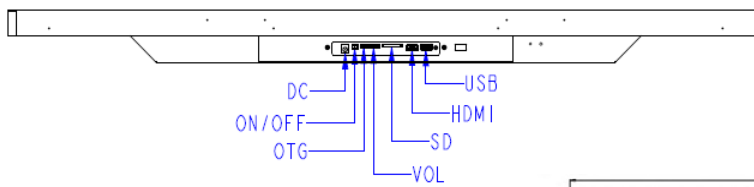

- > Commercial Tablet
- > Boxed Media Player
- > OpenFrame & All-in-One 1080P/4k Player
- Point-of-Sale ● Industrial ● Commercial

43" Commercial Tablet Android

Quad-Core Processor With UHD 3840x2160 pixels 43"LCD panel

Model No.:Droid4300

Gallery