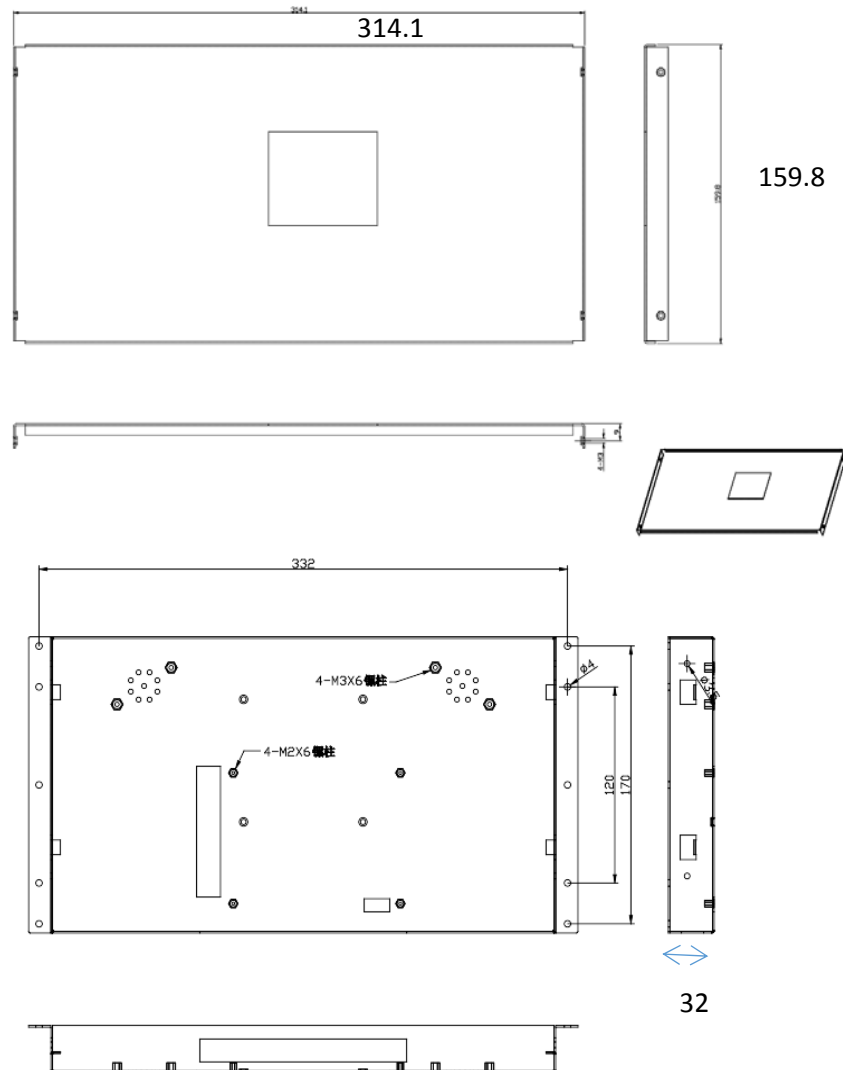

Mechanical Drawings