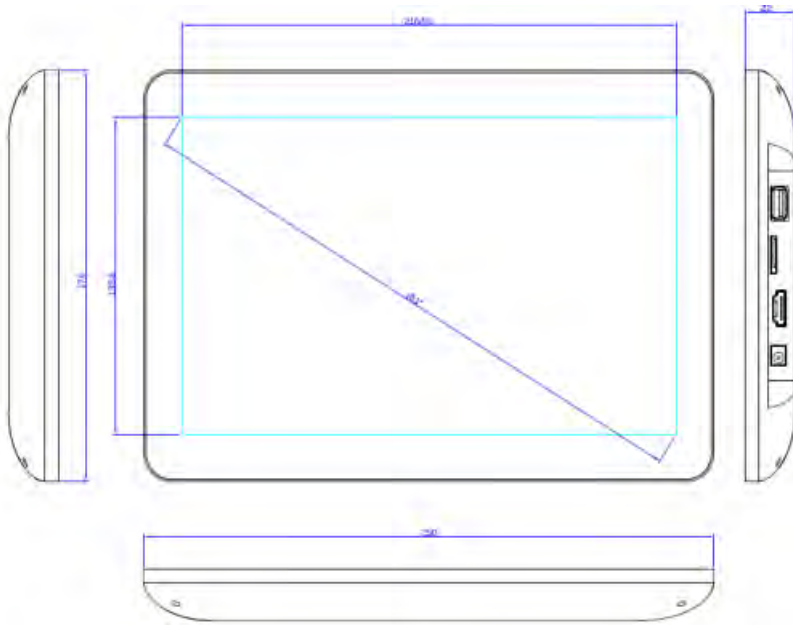

What Makes Us Different

Reliability Verification: Aging @ -20°C - 60°C for 72 hours

LCD Backlight Made Based on Calibrated Chromaticity Coordinates

10.1 inch

14-inch

15.6 inch

18.5 inch

21.5 inch