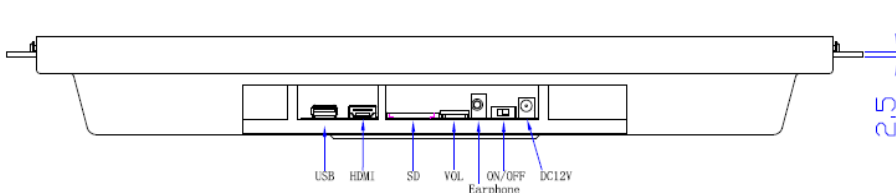

Applications

Retail Shelf-Edge, Kiosk, Vending, Education, Commercial and Industrial environments.

Key Features

- > Designed for commercial use
- > AC + Battery Power 2-in-1 for 4.3/7/10.1/15.6-inch;
- > Interactive options available for all models;
- > 2 boards fit all models: one board for battery power models ; the other board for HD series.
- > Customization against volume order