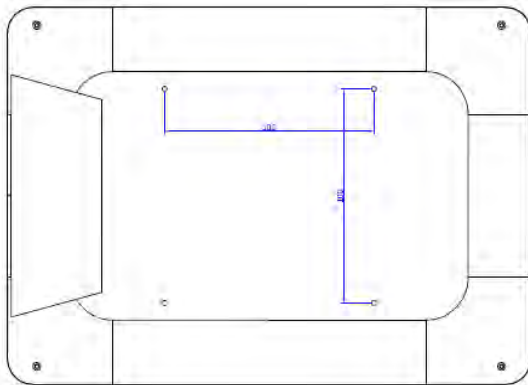

What Makes Us Different

Reliability Verification: Aging @ -20°C - 60°C for 72 hours

LCD Backlight Made Based on Calibrated Chromaticity Coordinates

10.1 inch

14-inch

15.6 inch

18.5 inch

21.5 inch