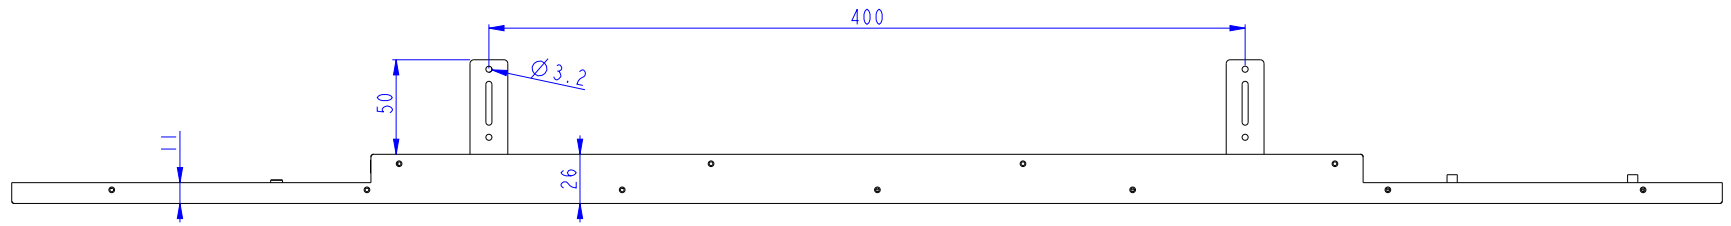

NEW	张建	2019-07-22
NO.	DESCRIPTION	NAME	DATE

GENERAL TOLERANCE				UNITS:	SCALE:	THIRD ANGLE
ANGLE: 0.5° DECIMAL: ±				mm	1:1	
>0-10	0.05	0.10	0.20	TITLE:	MODEL:	DRAWING NO.
>10-200	0.10	0.20	0.40	DRAWN:	CHECKED:	APPROVAL:
>200	0.20	0.40	0.80	SHEET: 1 OF 1	张建	

6

5

4

3

2

1

D

D

C

C

B

B

A

A

6

5

4

3

2

1