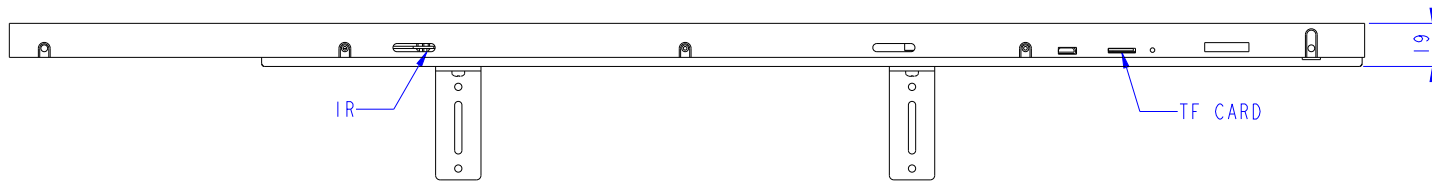

GENERAL TOLERANCE				UNITS:	SCALE:	THIRD ANGLE
ANGLE: 0.5° DECIMAL: ±				mm	1:1	
>0-10	0.05	0.10	0.20	TITLE:	MODEL:	DRAWING NO.
>10-200	0.10	0.20	0.40	ASSY	ATMP231-01+AT1507-V24.0F	ATMP231-01-ASSY
>200	0.20	0.40	0.80	DRAWN:	CHECKED:	APPROVAL:
SHEET: 1 OF 1				张建		

NO.	NEW	张建	2019-10-30
	DESCRIPTION	NAME	DATE