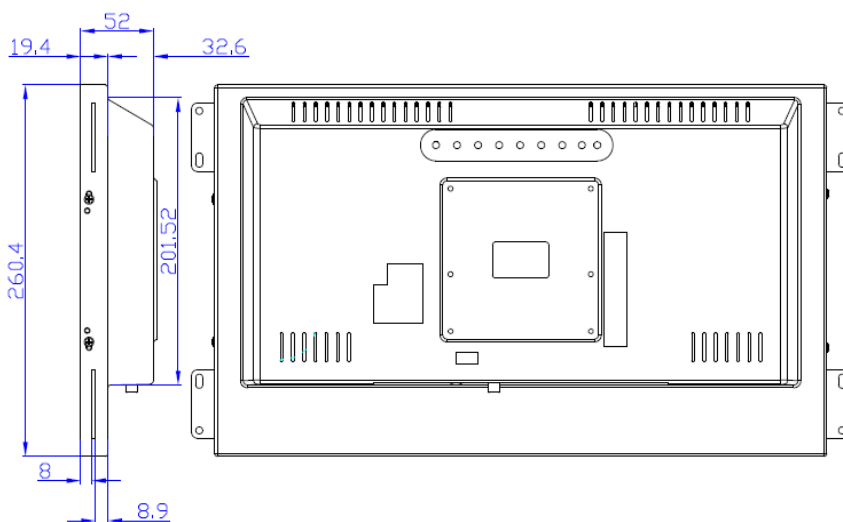

Open Frame

Battery Power

Push Button

Motion Sensor

Custom Build Available