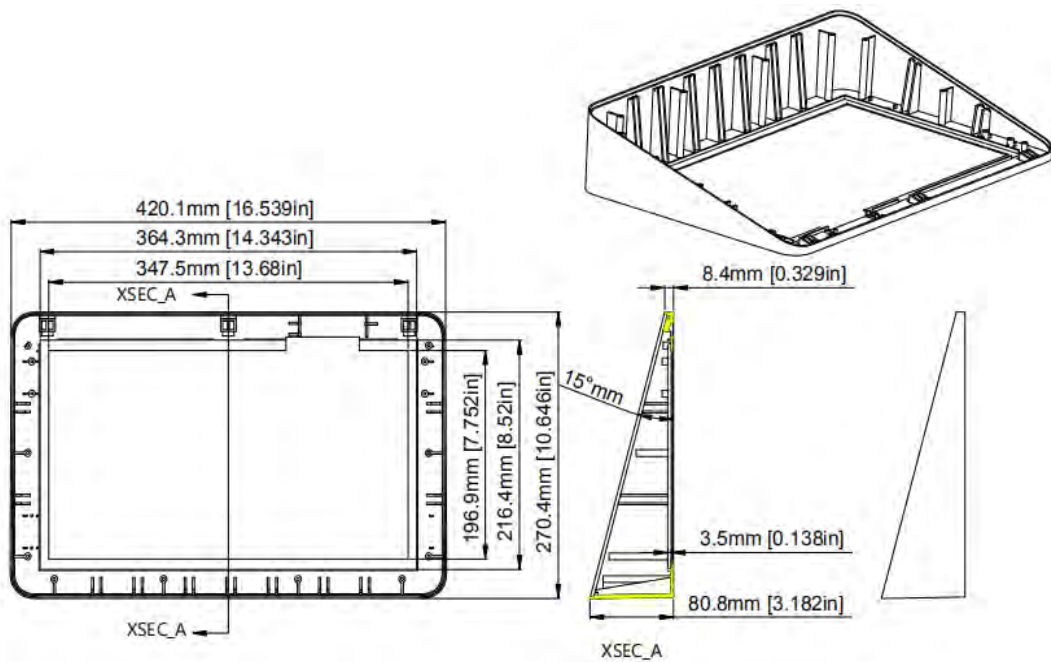

- > Commercial Tablet
- > Boxed Media Player
- > OpenFrame & All-in-One 1080P Player

• Point-of-Sale • Industrial • Commercial

15.6" Commercial Tablet Android

Quad-Core Processor With Full HD 1920x1080 pixels 15.6"LCD panel

Mechanical Drawings

Ordering Options:

Tablet Console: 15.6 inch Android Kiosk Capacitive

AC Adatper: 12V /2A

POE: Optional

*** This model is also available as touchscreen monitor, video player, touchscreen player with content author.