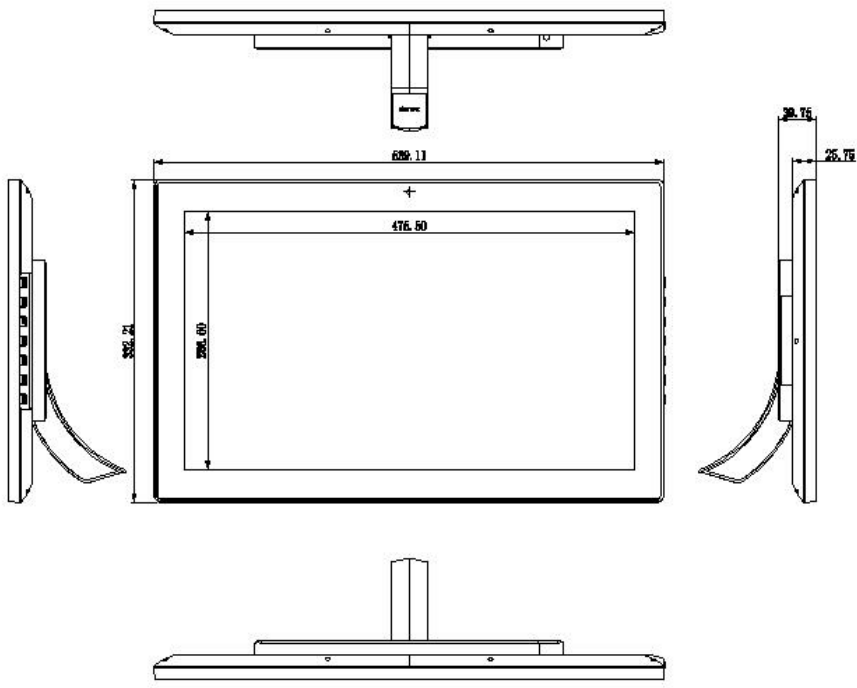

What Makes Us Different

Reliability Verification: Aging @ -20°C - 60°C for 72 hours

LCD Backlight Made Based on Calibrated Chromaticity Coordinates

10.1 inch

14-inch

15.6 inch

18.5 inch

21.5 inch

24-inch

27-inch

32-inch

Open Frame 6.2-inch IPS Retail Tablet Android

Android Commercial Tablet 6.2 inch 1024x600 IPS LCD

Highlighted Features

- > Integrated smart content authoring software
- > Auto playback of appointed app
- > Full screen display without Android menu bar
- > Password protection for exiting the app
- > Auto SD card content update by USB key
- > Auto power on/off at designated time
- > Optional with various POS peripherals with fixed trigger parameters
- > Compatible with third-party CMS
- > 24-hour self-monitor & reset capabilities