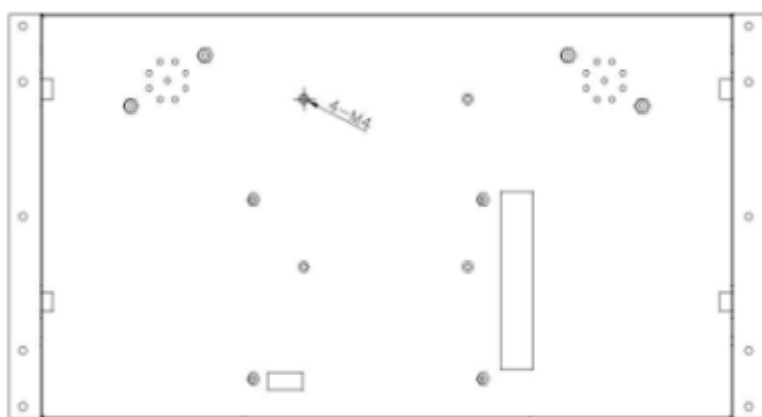

Commercial Grade Media Displays

From 4.3 inch To 32 inch

Mechanical Drawings:

OpenFrame Media Displays, HD & AC Power Version

13.3-inch Model No.: OP1330

Overview

Wide range of openframe commercial grade screens & displays, available with buttons and PIR(motion sensor). Battery power optional for 4.3", 7", 10.1", 15.6". All the displays have proven exceptional levels of reliability (via -20°C - 60°C aging 72 hours).

Applications

Retail Shelf-Edge, Kiosk, Vending, Education, Commercial and Industrial environments.

Key Features

- > Designed for commercial use
- > AC + Battery Power 2-in-1 for 4.3/7/10.1/15.6-inch;
- > Interactive options available for all models;
- > 2 boards fit all models: one board for battery power models ; the other board for HD series.
- > Customization against volume order

Open Frame

Battery Power

Push Button

Motion Sensor

Custom Build Available