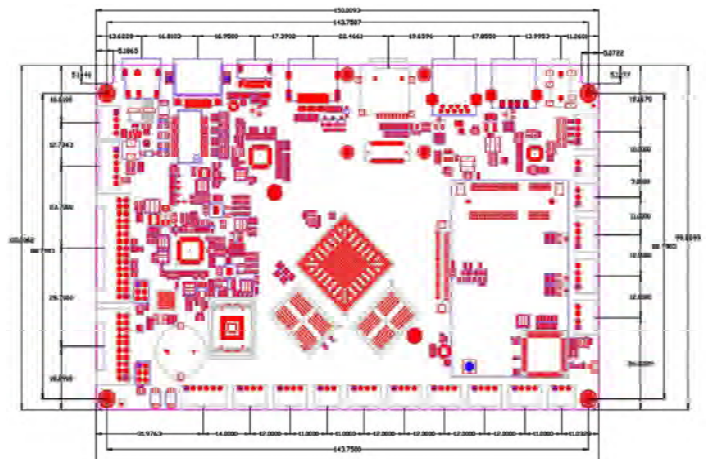

43" Commercial Tablet Android

Quad-Core Processor With UHD 3840x2160 pixels 43"LCD panel

Model No.:Droid4300

Gallery

- > Commercial Tablet
- > Boxed Media Player
- > OpenFrame & All-in-One 1080P Player
- Point-of-Sale ● Industrial ● Commercial