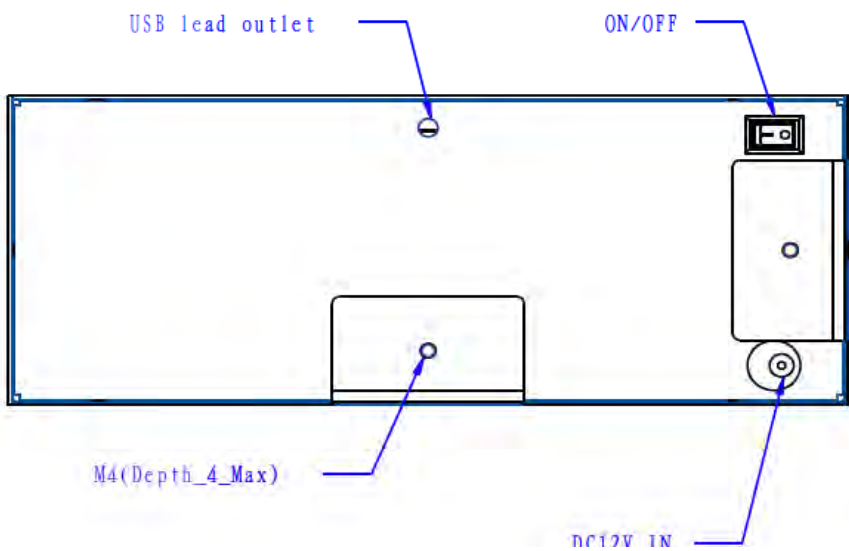

8.1-inch Shelf Talker Video Player With Shelf Mounts

8.1 inch IPS 1600x480 high resolution screen, optional with user activation retail peripherals

Gallery & Mechanical Drawings

Ordering Options:

Player Console: 8.1-inch IPS Video Screen

AC Adatper: 12V /1A

Shelf Mounts: standard right angle type with magnet;