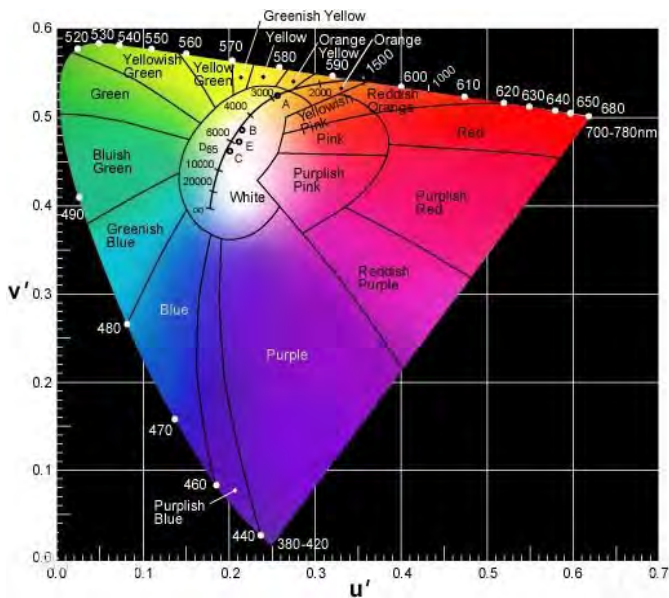

LCD Backlight Made Based on Calibrated Chromaticity Coordinates