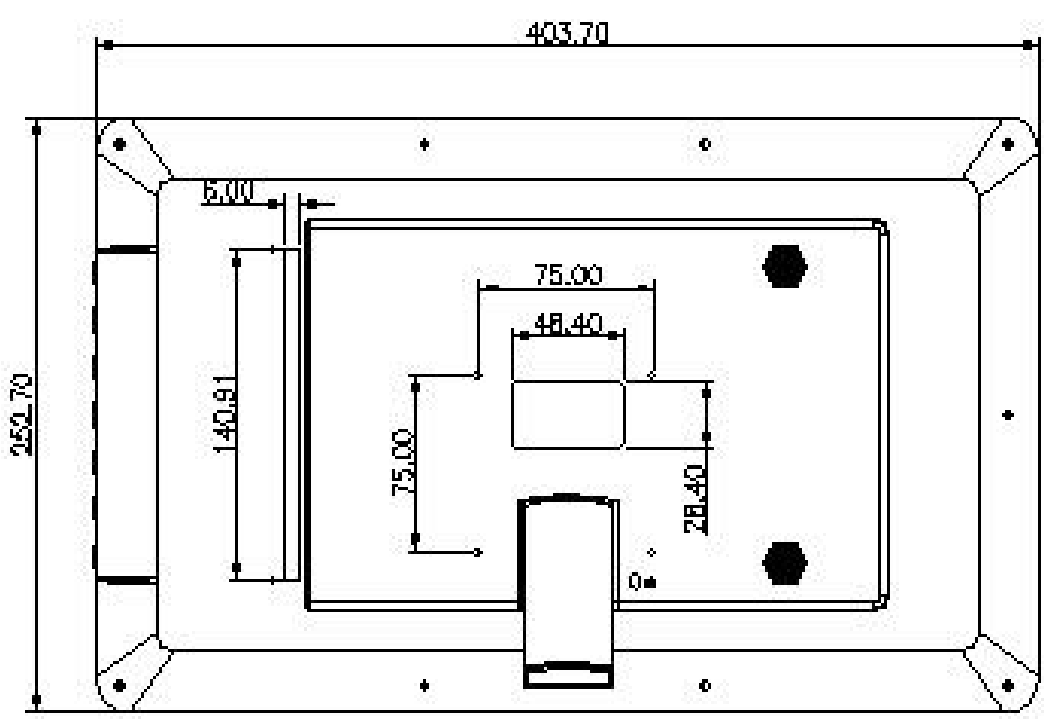

What Makes Us Different

Reliability Verification: Aging @ -20°C - 60°C for 72 hours

LCD Backlight Made Based on Calibrated Chromaticity Coordinates

10.1 inch

14-inch

15.6 inch

18.5 inch

21.5 inch