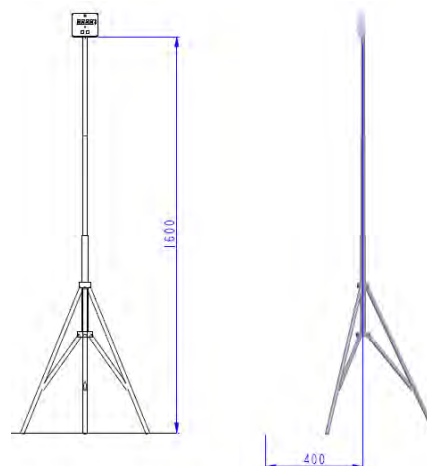

- > Commercial Tablet
- > Boxed Media Player
- > OpenFrame & All-in-One 1080P Player
- Point-of-Sale • Industrial • Commercial

Contactless Temperature Screening Detector

Medical Grade Infrared Thermal Detection, Proximity Sensing, Local Alarm, Guide Light

Mechanical Drawing

Ordering Options:

Unit: Contactless Temperature Detector
AC Adatper: 12V /1A
Floor Standing Mounts(Pole):Optional;
Tabletop / Wallmount: Optional;