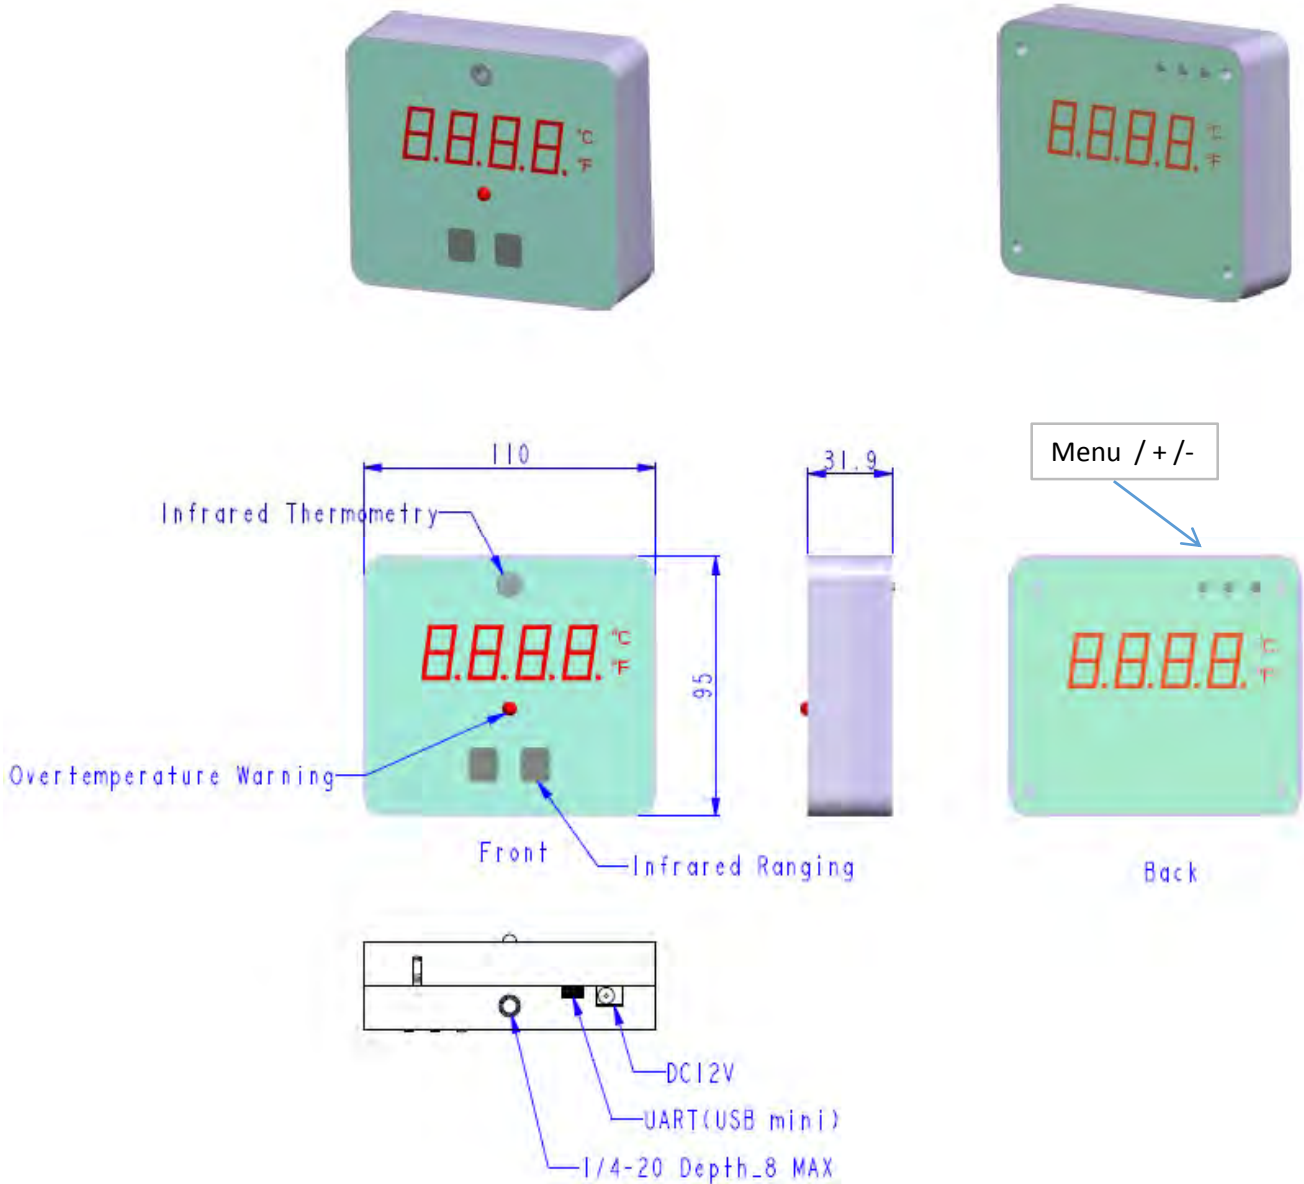

Mechanical Drawing

Ordering Options:

Unit: Contactless Temperature Detector
 AC Adatper: 12V /1A
 Floor Standing Mounts(Pole):Optional;
 Tabletop / Wallmount: Optional;

Face ID open access control terminal 7-inch