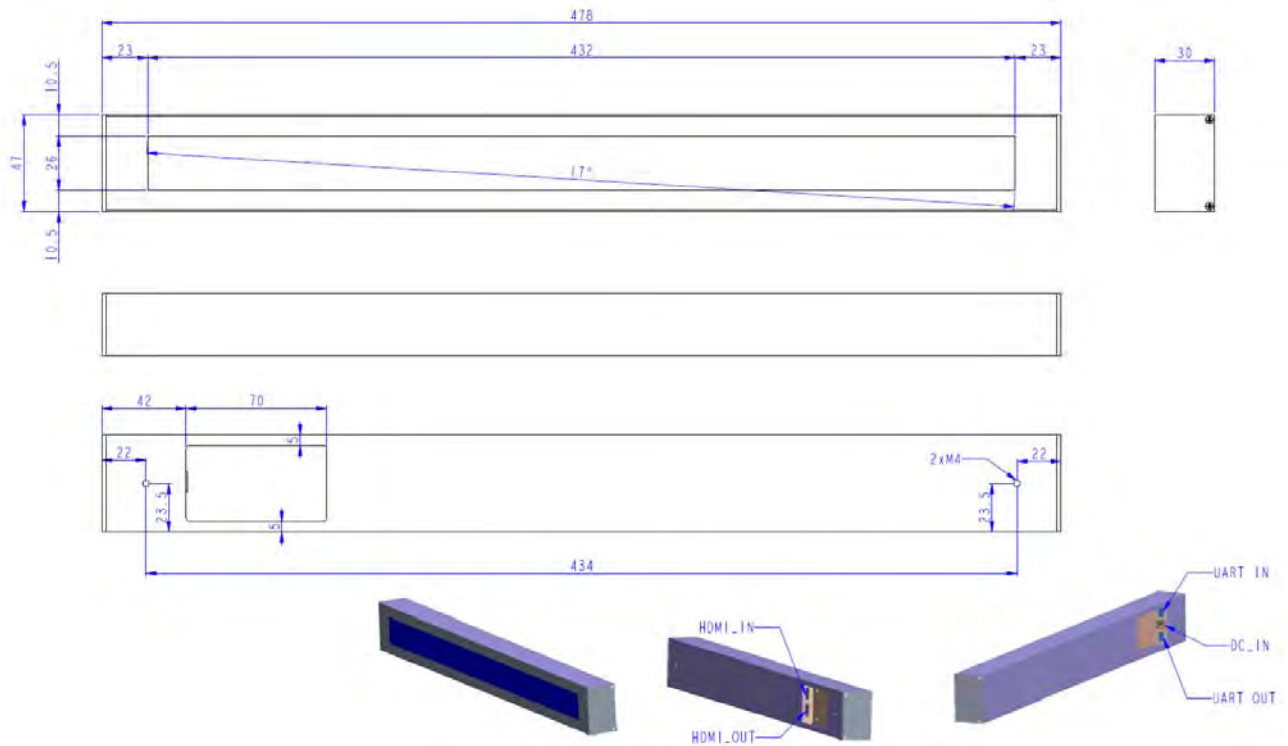

Drawing 17"