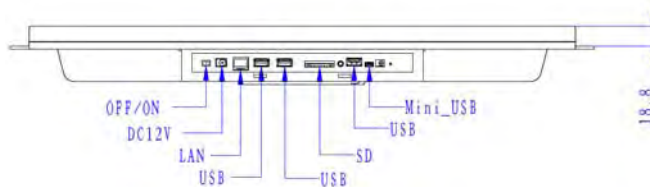

- > Commercial Tablet
- > Boxed Media Player
- > OpenFrame & All-in-One 1080P Player

● Point-of-Sale ● Industrial ● Commercial

Open Frame 21.5" Commercial Tablet Android Touchscreen

Quad-Core Processor With Full HD 1920x1080 pixels 21.5"LCD panel

Mechanical Drawings

Ordering Options:

Tablet Console: 21.5 inch Android Kiosk Capacitive

AC Adapter: 12V /3A

POE: Requires Adding POE Module Inside