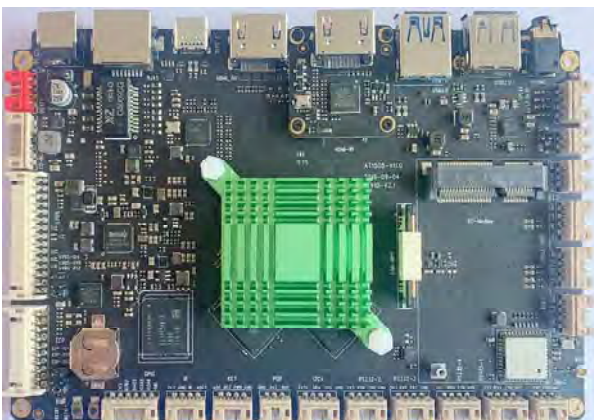

43" Commercial Tablet Android

Quad-Core Processor With UHD 3840x2160 pixels 43"LCD panel

Model No.:Droid4300

Gallery

- > Commercial Tablet
- > Boxed Media Player
- > OpenFrame & All-in-One 1080P Player
- Point-of-Sale ● Industrial ● Commercial