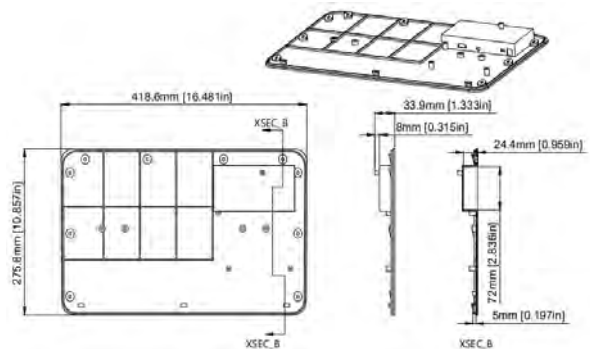

- > Commercial Tablet
- > Boxed Media Player
- > OpenFrame & All-in-One 1080P Player

• Point-of-Sale • Industrial • Commercial

15.6" Commercial Tablet Android

Quad-Core Processor With Full HD 1920x1080 pixels 15.6"LCD panel

Mechanical Drawings

Ordering Options:

Tablet Console: 15.6 inch Android Kiosk Capacitive

AC Adatper: 12V /2A

POE: Optional

*** This model is also available as touchscreen monitor, video player, touchscreen player with content author.