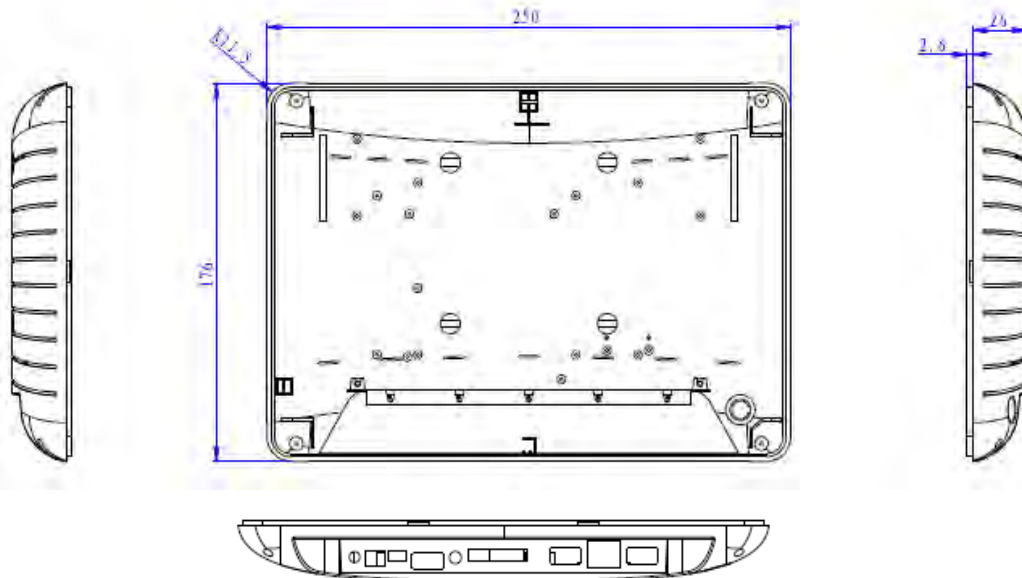

- > Commercial Tablet
- > Boxed Media Player
- > OpenFrame & All-in-One 1080P Player
- Point-of-Sale ● Industrial ● Commercial

10.1-inch IPS Retail Tablet Android

Android Commercial Tablet 10.1 inch 1280x800 IPS LCD, wired Ethernet with POE

Gallery

Ordering Options:

- Player Console: 10.1-inch IPS Retail Tablet
- AC Adapter: 12V / 1.5A
- Tablet Top Stand: Optional;
- VESA Wall Mounts: Optional;
- Floor Standing Mounts: Optional;
- POE Injector: Optional;