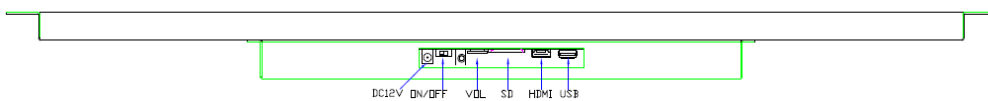

Applications

Retail Shelf-Edge, Kiosk, Vending, Education, Commercial and Industrial environments.

Key Features

- > Designed for commercial use
- > AC + Battery Power 2-in-1 for 4.3/7/10.1/15.6-inch;
- > Interactive options available for all models;
- > 2 boards fit all models: one board for battery power models ; the other board for HD series.
- > Customzation against volume order