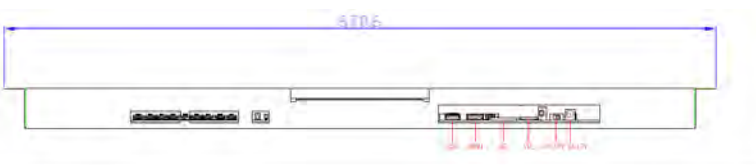

Open Frame

Battery Power

Push Button

Motion Sensor

Custom Build Available