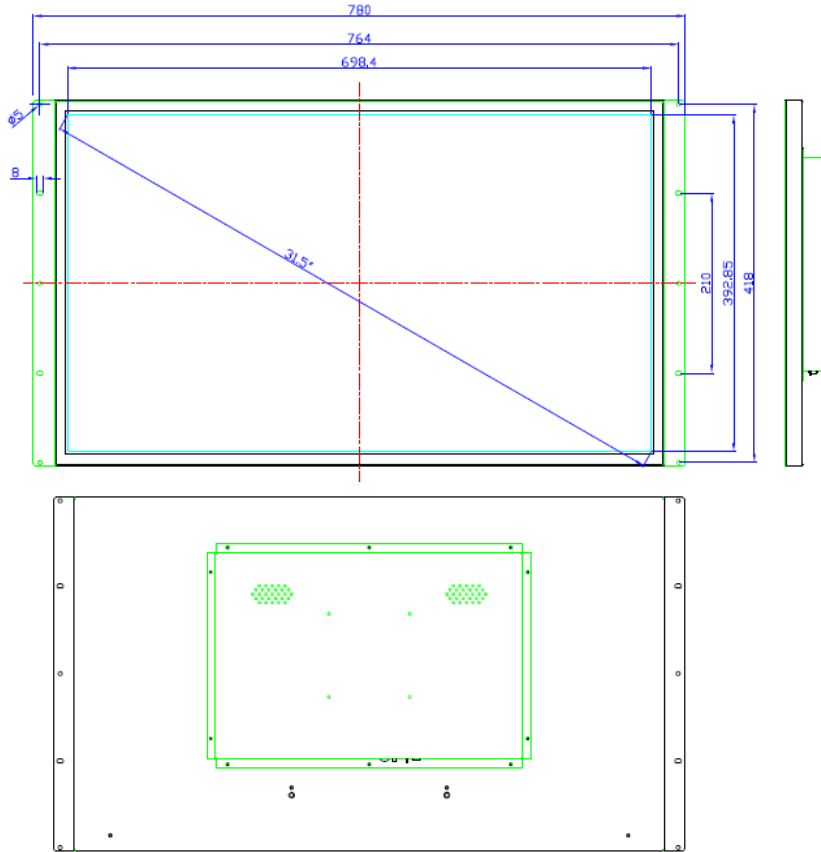

Commercial Grade Media Displayers

From 4.3 inch To 32 inch

Mechanical Drawings:

OpenFrame Media Displayers, HD & AC Power Version

32-inch Model No.: OP3200

Overview

Wide range of openframe commercial grade screens & displayers, available with buttons and PIR(motion sensor). Battery power optional for 4.3", 7", 10.1", 15.6". All the displays have proven exceptional levels of reliability (via -20°C - 60°C aging 72 hours).

Applications

Retail Shelf-Edge, Kiosk, Vending, Education, Commercial and Industrial environments.

Key Features

- > Designed for commercial use
- > AC + Battery Power 2-in-1 for 4.3/7/10.1/15.6-inch;
- > Interactive options available for all models;
- > 2 boards fit all models: one board for battery power models ; the other board for HD series.
- > Customzation against volume order