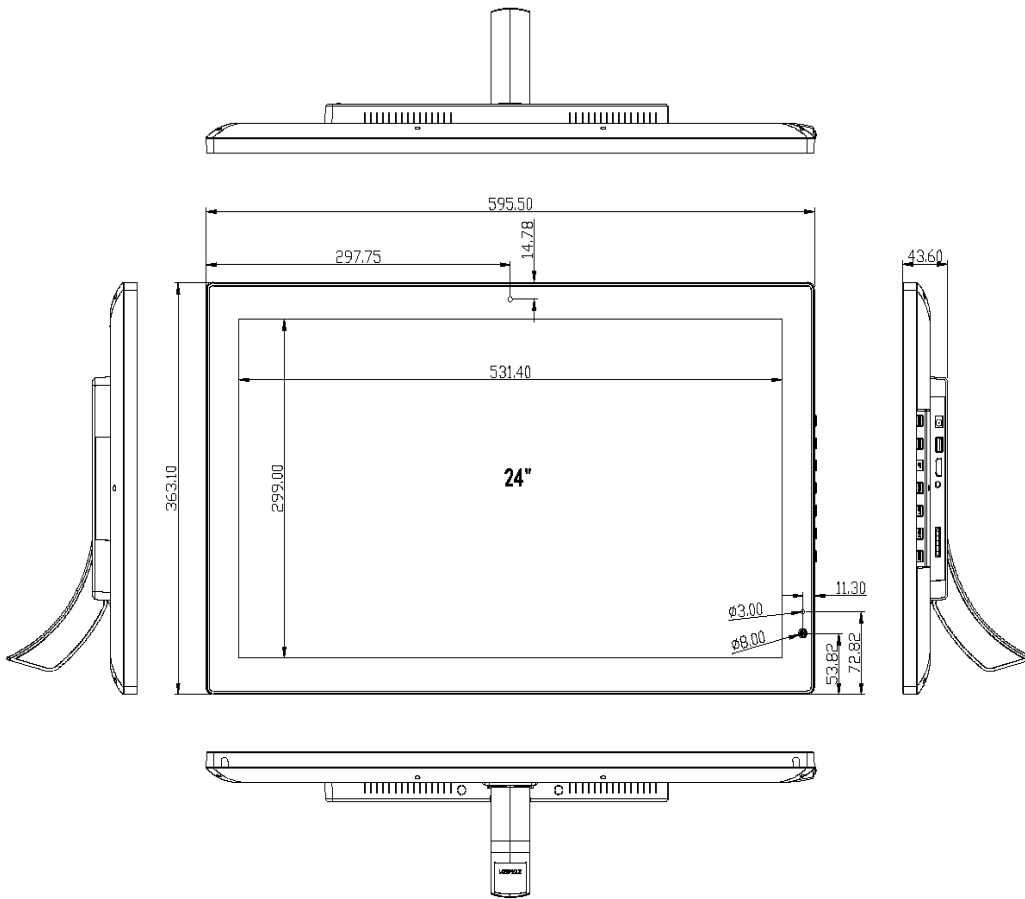

What Makes Us Different

Reliability Verification: Aging @ -20°C - 60°C for 72 hours

LCD Backlight Made Based on Calibrated Chromaticity Coordinates

10.1 inch

14-inch

15.6 inch

18.5 inch

21.5 inch