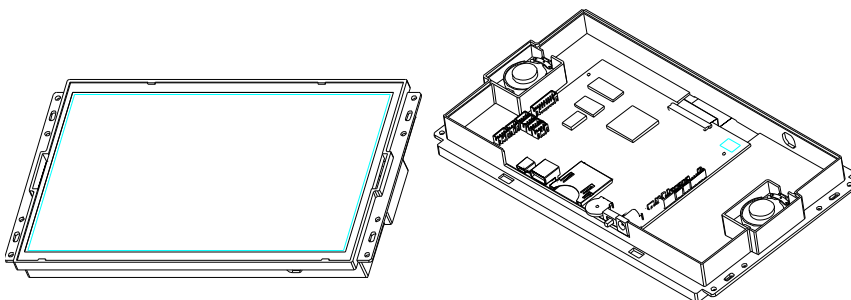

Applications

Retail Shelf-Edge, Kiosk, Vending, Education, Commercial and Industrial environments.

Key Features

- > Designed for commercial use
- > AC + Battery Power 2-in-1 for 4.3/7/10.1/15.6-inch;
- > Interactive options available for all models;
- > 2 boards fit all models: one board for battery power models ; the other board for HD series.
- > Customization against volume order