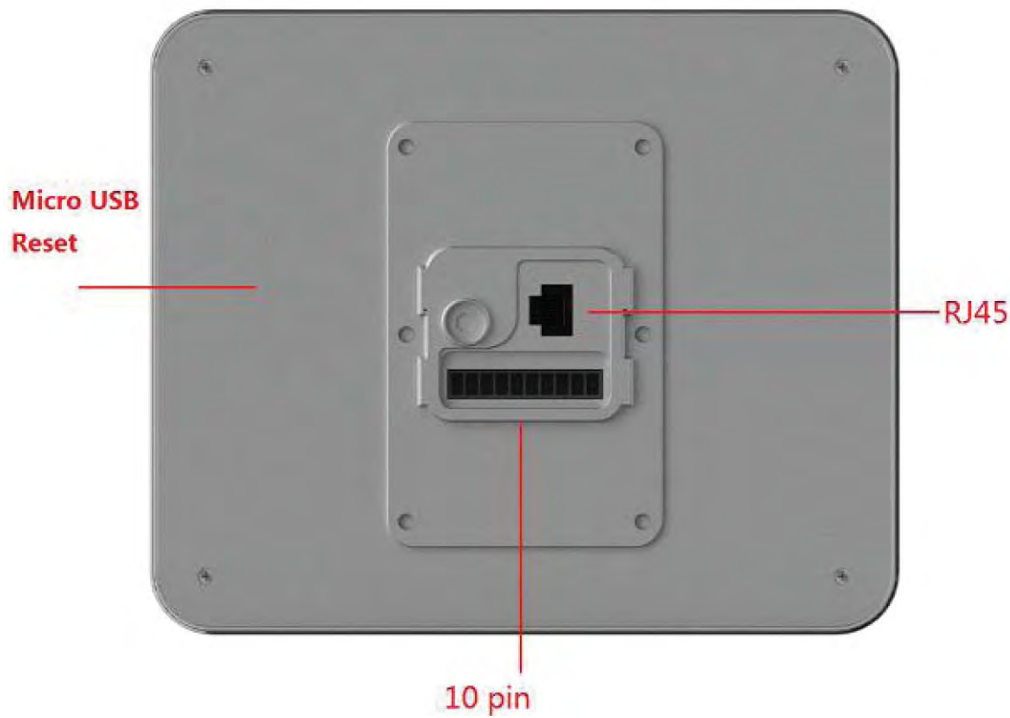

Interface at rear side:

10-pin assignments:

GND B-RS485-A GND ALM NC COM NO GND 12V