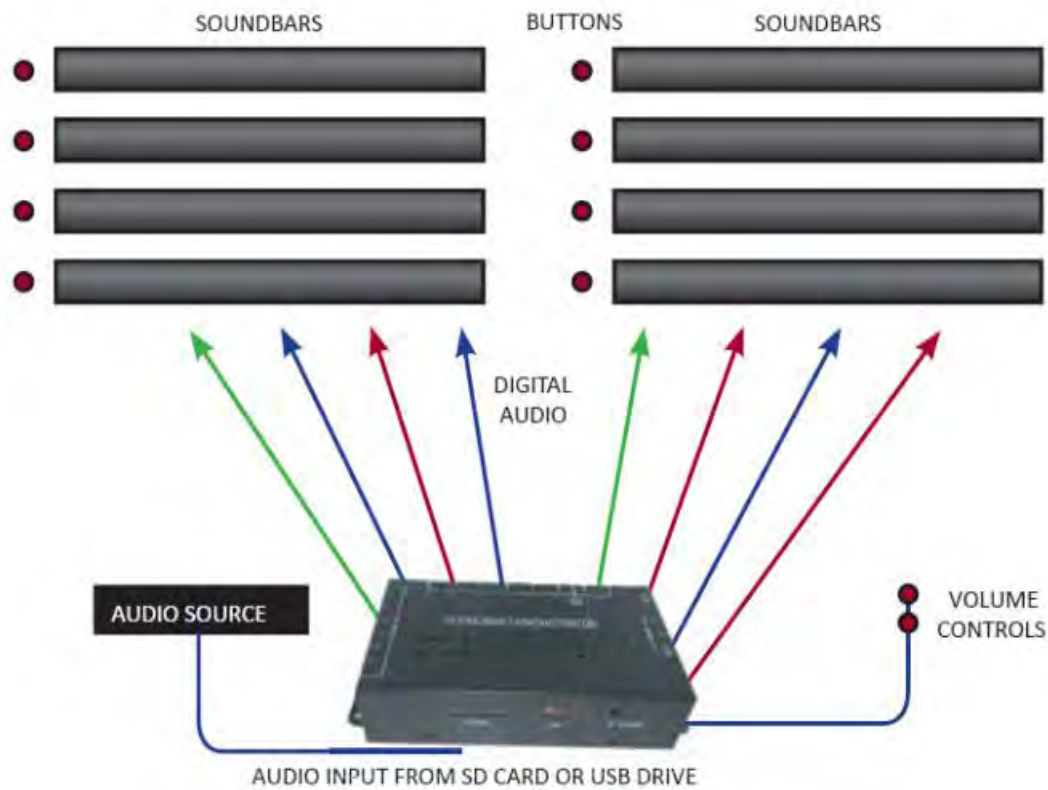

Effective Soundbar Demonstrations

- Keeps soundbars awake and ready to demo
- Customizable demo timeout (30S for default)
- Personal Demonstration Optional: support customer audio device line-in

Description

The MP10S provides a perfect demonstration solution while driving immersive 1080P video and Digital audio for a loss-free high-quality soundbar demonstration kiosk.

The MP10S will auto play demo video files from the root of SD card or USB drive in a loop. The audio is sent to demo TV at default. The user can press one of the eight push button selectors to start demo mode: the sound is toggled into the corresponding soundbar for X seconds, and X is Configured via a text file in the root of SD card.

Easy TV Sound Demo

The toggled sound from TV speakers to a dedicated soundbar will return to TV speakers after the X seconds, and re-toggled into soundbar until next press, users can adjust the volume via volume up, down and mute buttons.