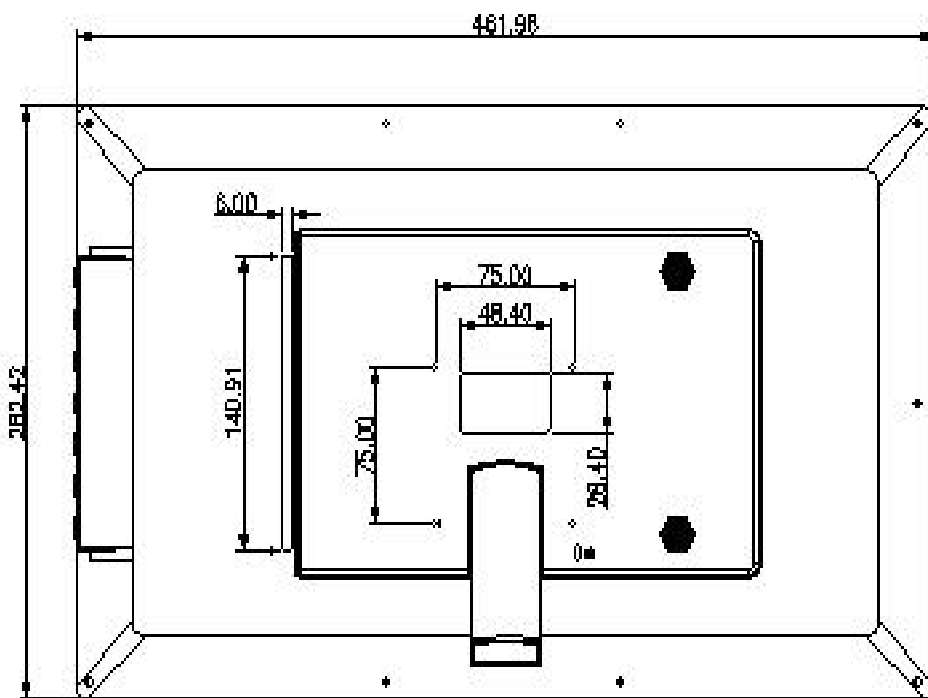

What Makes Us Different

Reliability Verification: Aging @ -20°C - 60°C for 72 hours

LCD Backlight Made Based on Calibrated Chromaticity Coordinates

10.1 inch

14-inch

15.6 inch

18.5 inch

21.5 inch