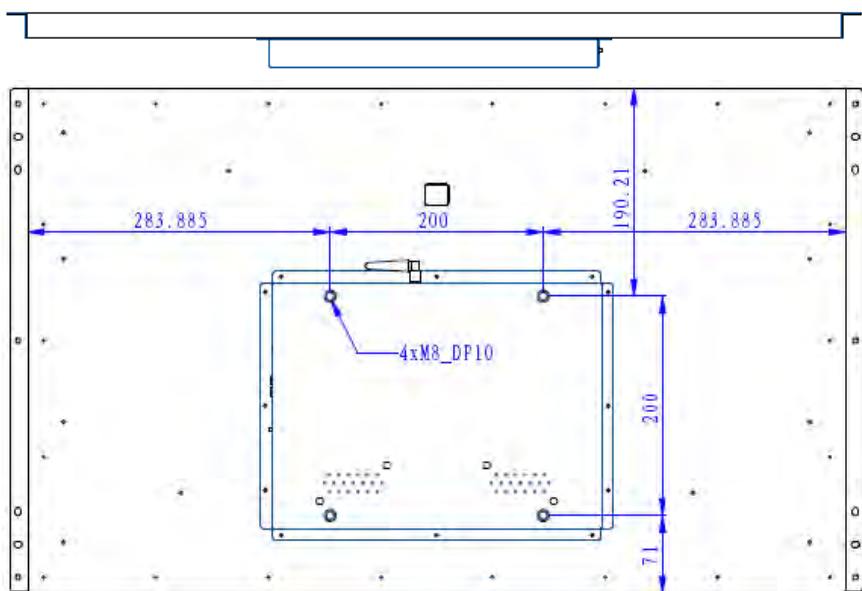

- > Commercial Tablet
- > Boxed Media Player
- > OpenFrame & All-in-One 1080P Player
- Point-of-Sale • Industrial • Commercial

32" Commercial Tablet Android

Quad-Core Processor With Full HD 1920x1080 pixels 32"LCD panel

Drawings