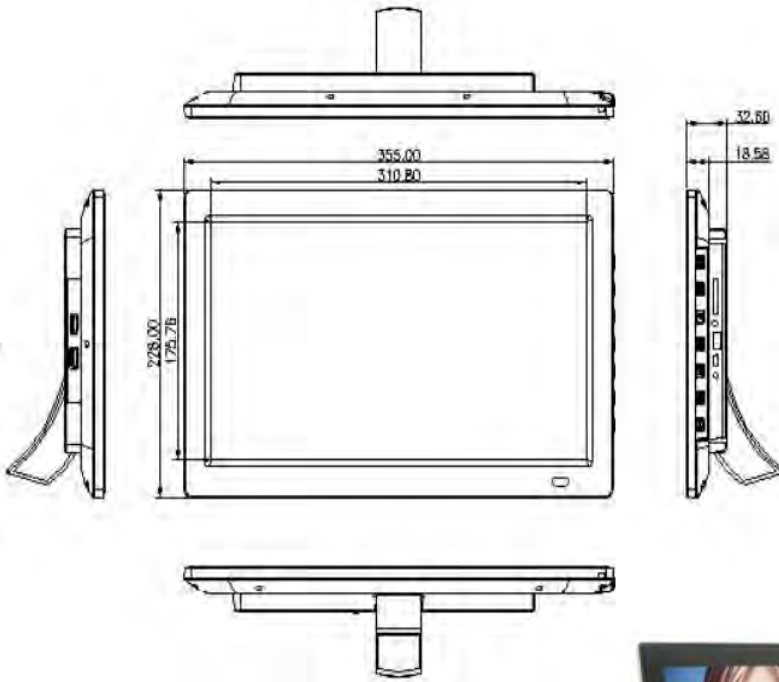

What Makes Us Different

Reliability Verification: Aging @ -20°C - 60°C for 72 hours

LCD Backlight Made Based on Calibrated Chromaticity Coordinates

10.1 inch

14-inch

15.6 inch

18.5 inch

21.5 inch