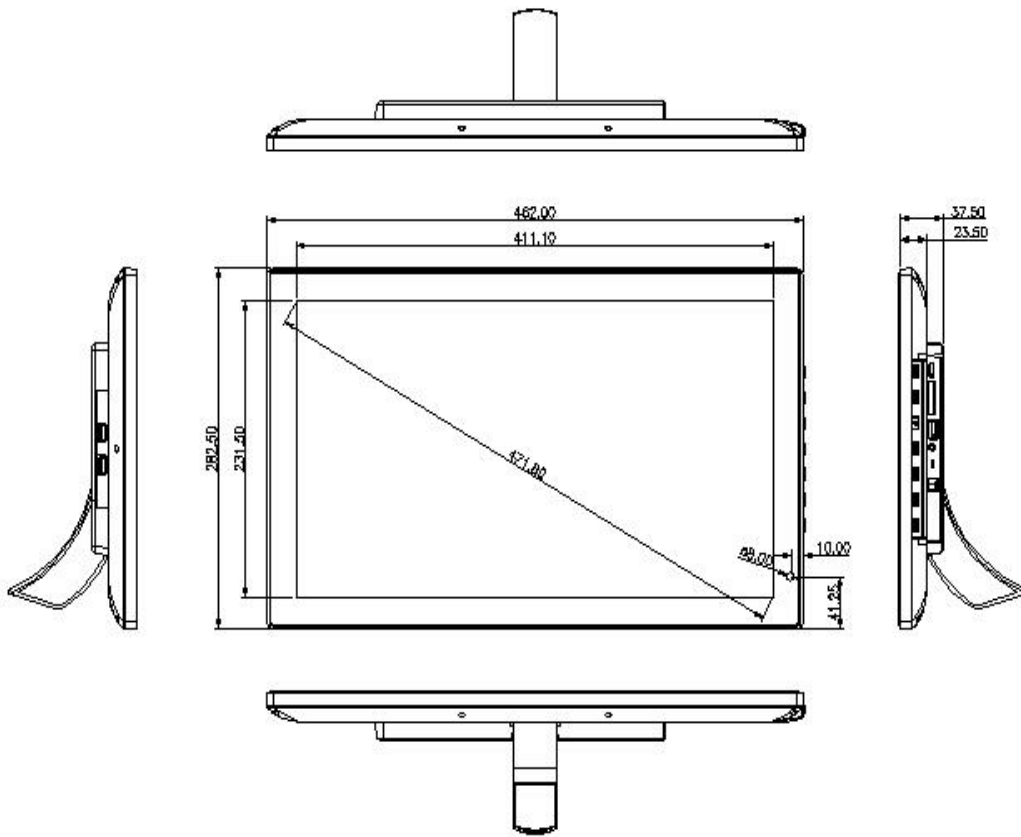

What Makes Us Different

Reliability Verification: Aging @ -20°C - 60°C for 72 hours

LCD Backlight Made Based on Calibrated Chromaticity Coordinates

10.1 inch

14-inch

15.6 inch

18.5 inch

21.5 inch