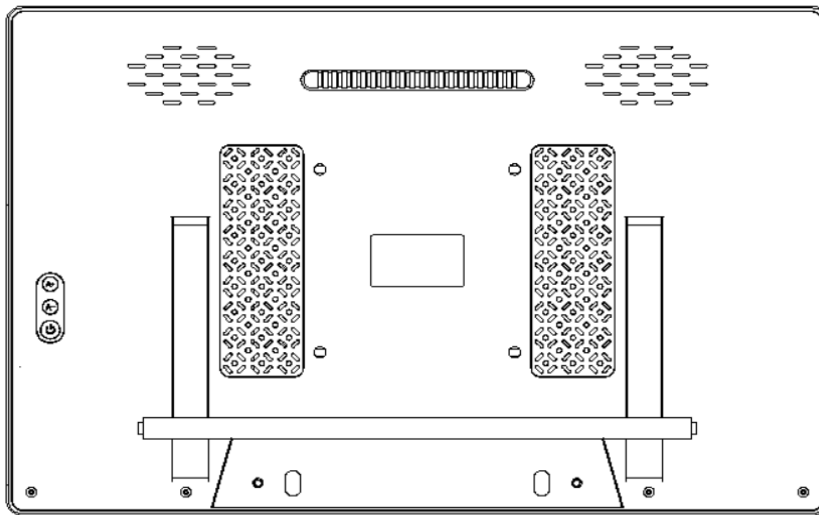

Mechanical Drawings

Ordering Options:

Player Console: 17.3 inch commercial tablet
AC Adatper: 12V /3A with 2.5-meter cable;

- > Commercial Tablet
- > Boxed Media Player
- > OpenFrame & All-in-One 1080P Player