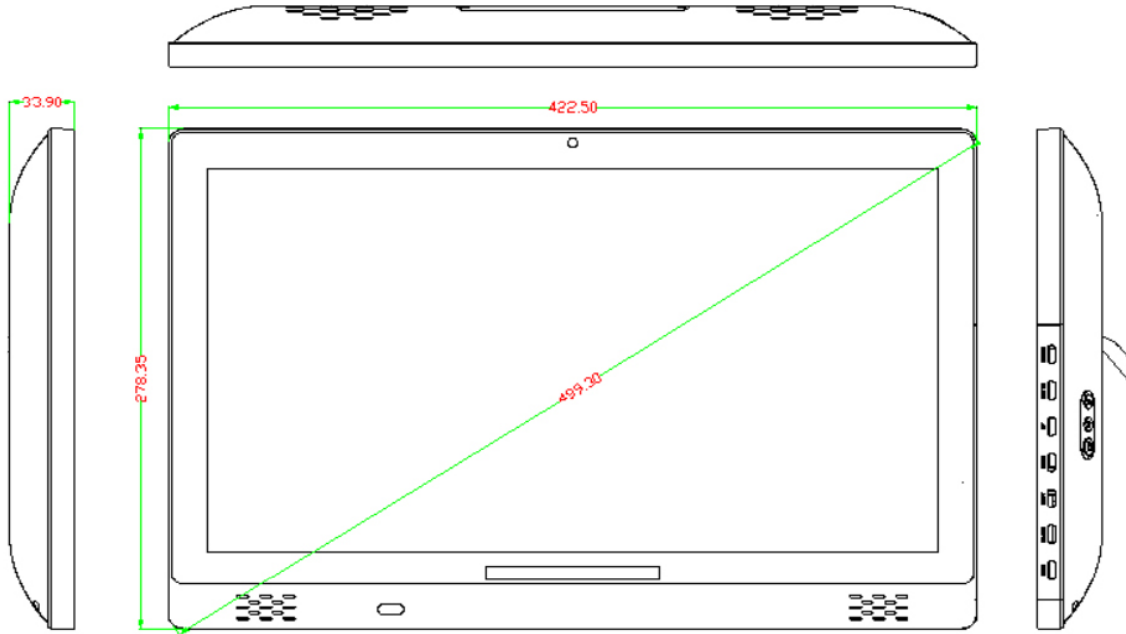

LCD Panel Information

Screen size : 17.3" (Diagonal)
Active area : 381.888(W)×214.812(H) mm
Max. Resolution : 1920(H) x 1080 (V)
Brightness : 300 cd/m2
Contrast ratio : 700 : 1
Viewing angle : 89/89/89/89(L/R/U/D)
Aspect Ratio: 16:9

Photo

Photo Format: JPEG/BMP /PNG

Working Conditions

Operating Temperature:0°C to 50°C
Relative Humidity : 5% – 95% (Non-Condensing)

Shipping Info

W x D x H (unit/Box): 422.5*278.33*33.9mm / 528x110x395mm
Carton Size:54x35.5x41cm/3pcs; N.W. / G.W. : 12/13kgs

Mechanical Drawings

Ordering Options:

Player Console: 17.3 inch commercial tablet
AC Adatper: 12V /3A with 2.5-meter cable;