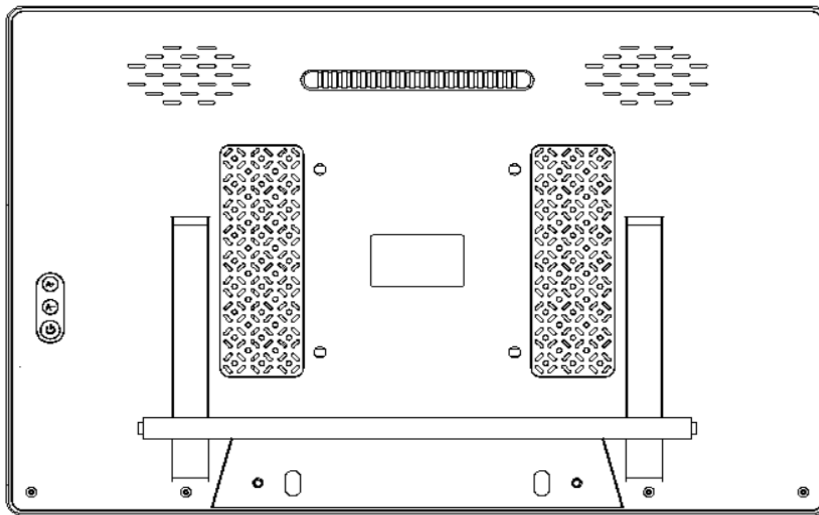

- > Commercial Tablet
- > Boxed Media Player
- > OpenFrame & All-in-One 1080P Player

- Point-of-Sale
- Industrial
- Commercial

17.3" Android Commercial Tablet

LPDDR4 memory chips for extra battery power efficiency & enhanced performance

Mechanical Drawings

Ordering Options:

Player Console: 17.3 inch commercial tablet
AC Adatper: 12V /3A with 2.5-meter cable;