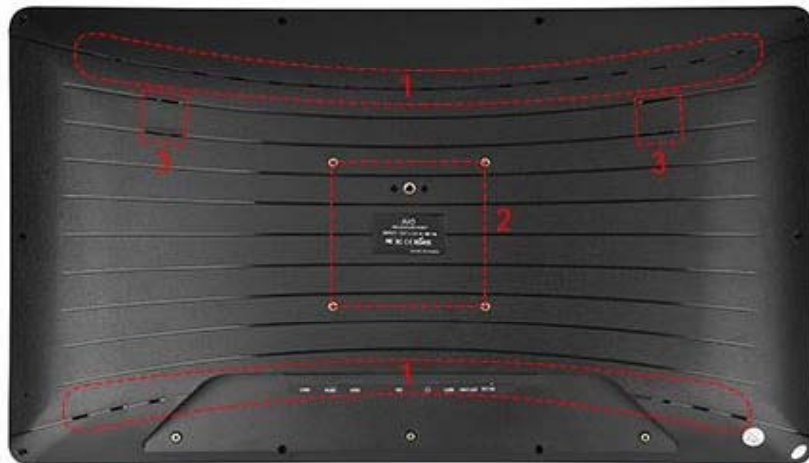

- > Commercial Tablet
- > Boxed Media Player
- > OpenFrame & All-in-One 1080P Player

• Point-of-Sale • Industrial • Commercial

21.5" Commercial Tablet Android

Quad-Core Processor With Full HD 1920x1080 pixels 21.5"LCD panel

Mechanical

Ordering Options:

Tablet Console: 21.5 inch Android Kiosk Capacitive

AC Adapter: 12V / 3A