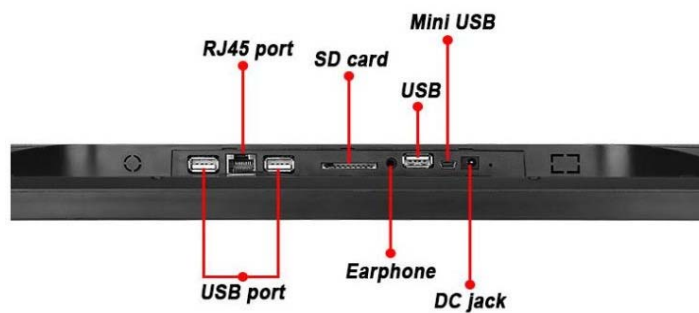

- > Commercial Tablet
- > Boxed Media Player
- > OpenFrame & All-in-One 1080P Player

• Point-of-Sale • Industrial • Commercial

21.5" Commercial Tablet Android

Quad-Core Processor With Full HD 1920x1080 pixels 21.5"LCD panel

Mechanical

Ordering Options:

Tablet Console: 21.5 inch Android Kiosk Capacitive

AC Adapter: 12V / 3A