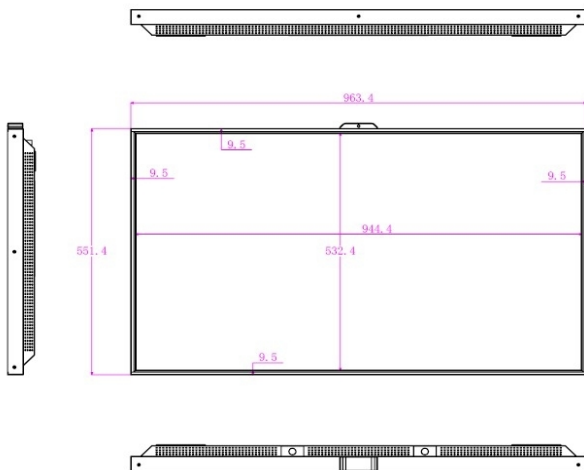

LCD Panel Information

Screen size : 43" (Diagonal)
Active area : 940.896(W)×529.254(H) mm
Max. Resolution : 1920(RGB)×1080, FHD 51PPI
Brightness : 2800 cd/m² (Typ.)
Contrast ratio : 1100 : 1
Viewing angle : 89/89/89/89(L/R/U/D)
Aspect Ratio: 16:9

Shipping Info

W x D x H Unit /Packing : 963.4x551.4x57.2/1073x672x96mm
Weight: 24Kgs

Mechanical Drawings

> Commercial Tablet , VideoScreen , Monitor

> OpenFrame & All-in-One 1080P / 4k Player

· Point-of-Sale · Industrial · Commercial

75" Ultra High Brightness LCD Industrial Monitor

Designed for outward-facing window displays in direct sunlight

HB7500

LCD Panel Information

Screen size : 75" (Diagonal)
Active area : 1649.7(W)×927.9(H) mm
Max. Resolution : 3840(RGB)×2160
Brightness : 2800 cd/m² (Typ.)
Contrast ratio : 1100 : 1
Viewing angle : 89/89/89/89(L/R/U/D)
Aspect Ratio: 16:9

Mechanical Drawings

细节 A
比例 1:4