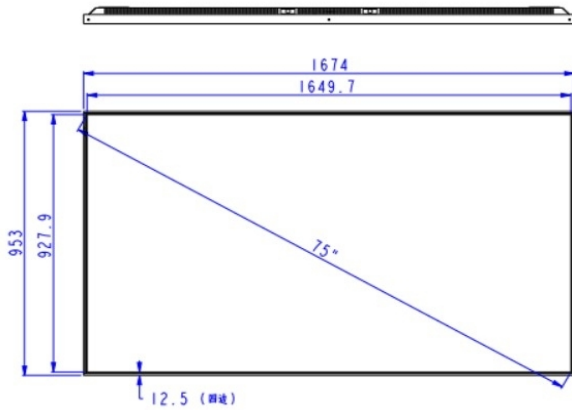

LCD Panel Information

Screen size : 43" (Diagonal)
Active area : 940.896(W)×529.254(H) mm
Max. Resolution : 1920(RGB)×1080, FHD 51PPI
Brightness : 2800 cd/m² (Typ.)
Contrast ratio : 1100 : 1
Viewing angle : 89/89/89/89(L/R/U/D)
Aspect Ratio: 16:9

Shipping Info

W x D x H Unit /Packing : 963.4x551.4x57.2/1073x672x96mm
Weight: 24Kgs

Mechanical Drawings

> Commercial Tablet , VideoScreen , Monitor

> OpenFrame & All-in-One 1080P / 4k Player

· Point-of-Sale · Industrial · Commercial

75" Ultra High Brightness LCD Industrial Monitor

Designed for outward-facing window displays in direct sunlight

HB7500

LCD Panel Information

Screen size : 75" (Diagonal)
Active area : 1649.7(W)×927.9(H) mm
Max. Resolution : 3840(RGB)×2160
Brightness : 2800 cd/m² (Typ.)
Contrast ratio : 1100 : 1
Viewing angle : 89/89/89/89(L/R/U/D)
Aspect Ratio: 16:9

Mechanical Drawings

细节 A
比例 1:4