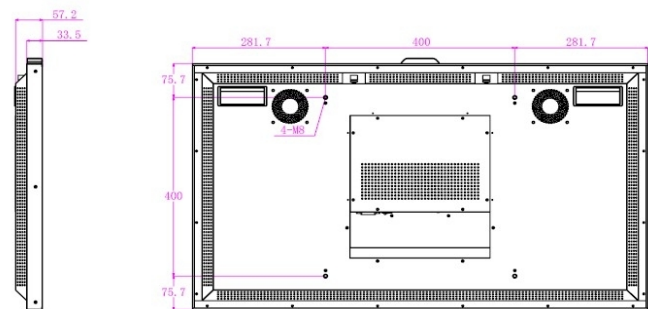

LCD Panel Information

Screen size : 43" (Diagonal)
Active area : 940.896(W)×529.254(H) mm
Max. Resolution : 1920(RGB)×1080, FHD 51PPI
Brightness : 2800 cd/m² (Typ.)
Contrast ratio : 1100 : 1
Viewing angle : 89/89/89/89(L/R/U/D)
Aspect Ratio: 16:9

Shipping Info

W x D x H Unit /Packing : 963.4x551.4x57.2/1073x672x96mm
Weight: 24Kgs

Mechanical Drawings

> Commercial Tablet , VideoScreen , Monitor

> OpenFrame & All-in-One 1080P / 4k Player

· Point-of-Sale · Industrial · Commercial

75" Ultra High Brightness LCD Industrial Monitor

Designed for outward-facing window displays in direct sunlight

HB7500

LCD Panel Information

Screen size : 75" (Diagonal)
Active area : 1649.7(W)×927.9(H) mm
Max. Resolution : 3840(RGB)×2160
Brightness : 2800 cd/m² (Typ.)
Contrast ratio : 1100 : 1
Viewing angle : 89/89/89/89(L/R/U/D)
Aspect Ratio: 16:9

Mechanical Drawings

细节 A
比例 1:4