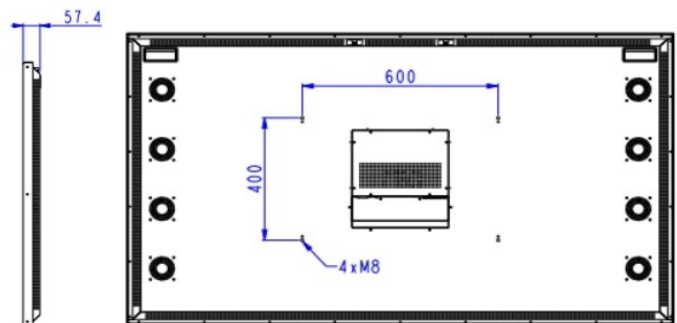

Shipping Info

W x D x H Unit /Packing : 963.4x551.4x57.2/1073x672x96mm
Weight: 24Kgs

Mechanical Drawings

> Commercial Tablet , VideoScreen , Monitor

> OpenFrame & All-in-One 1080P / 4k Player

· Point-of-Sale · Industrial · Commercial

75" Ultra High Brightness LCD Industrial Monitor

Designed for outward-facing window displays in direct sunlight

HB7500

LCD Panel Information

Screen size : 75" (Diagonal)
Active area : 1649.7(W)×927.9(H) mm
Max. Resolution : 3840(RGB)×2160
Brightness : 2800 cd/m² (Typ.)
Contrast ratio : 1100 : 1
Viewing angle : 89/89/89/89(L/R/U/D)
Aspect Ratio: 16:9

Interface

AC-in: 100-245V, 50/60Hz;
HDMI-in(2.1): x1

Working Conditions

Operating Temperature: 0°C to 50°C
Relative Humidity : 5% - 95% (Non-Condensing)

Shipping Info

W x D x H Unit /Packing : 1674x953x57.4/1830x1120x246mm
N.W. / G.W. : 48.5 /63.3 Kgs

Mechanical Drawings

细节 A
比例 1:4