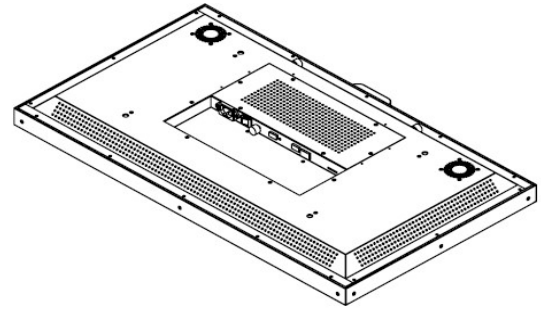

> Commercial Tablet , VideoScreen , Monitor

> OpenFrame & All-in-One 1080P / 4k Player

· Point-of-Sale · Industrial · Commercial

43" LCD Industrial Monitor

Commercial-Grade HD LCD Monitor With HDMI-in

HB4300

LCD Panel Information

Screen size : 43" (Diagonal)
Active area : 940.896(W)×529.254(H) mm
Max. Resolution : 1920(RGB)×1080, FHD 51PPI
Brightness : 2800 cd/m² (Typ.)
Contrast ratio : 1100 : 1
Viewing angle : 89/89/89/89(L/R/U/D)
Aspect Ratio: 16:9

Shipping Info

W x D x H Unit /Packing : 963.4x551.4x57.2/1073x672x96mm
Weight: 24Kgs

Mechanical Drawings

> Commercial Tablet , VideoScreen , Monitor

> OpenFrame & All-in-One 1080P / 4k Player

· Point-of-Sale · Industrial · Commercial

75" Ultra High Brightness LCD Industrial Monitor

Designed for outward-facing window displays in direct sunlight

HB7500

LCD Panel Information

Screen size : 75" (Diagonal)
Active area : 1649.7(W)×927.9(H) mm
Max. Resolution : 3840(RGB)×2160
Brightness : 2800 cd/m² (Typ.)
Contrast ratio : 1100 : 1
Viewing angle : 89/89/89/89(L/R/U/D)
Aspect Ratio: 16:9