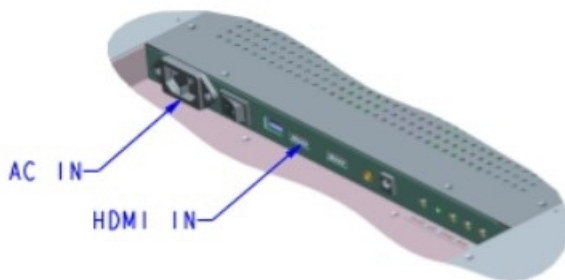

Mechanical Drawings

细节 A
比例 1:4